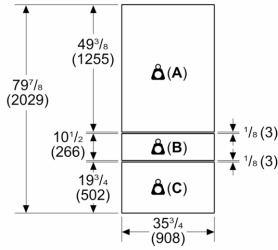

**Door panel
TFL36IB100**

**Door panel
TFL36IB100**

Measurements in inches (mm)

A: Max. weight 103 lb (47 kg) per panel

B: Max. weight 121 lb (55 kg) per panel

C: Max. weight 66 lb (30 kg) per panel

Measurements in inches (mm)