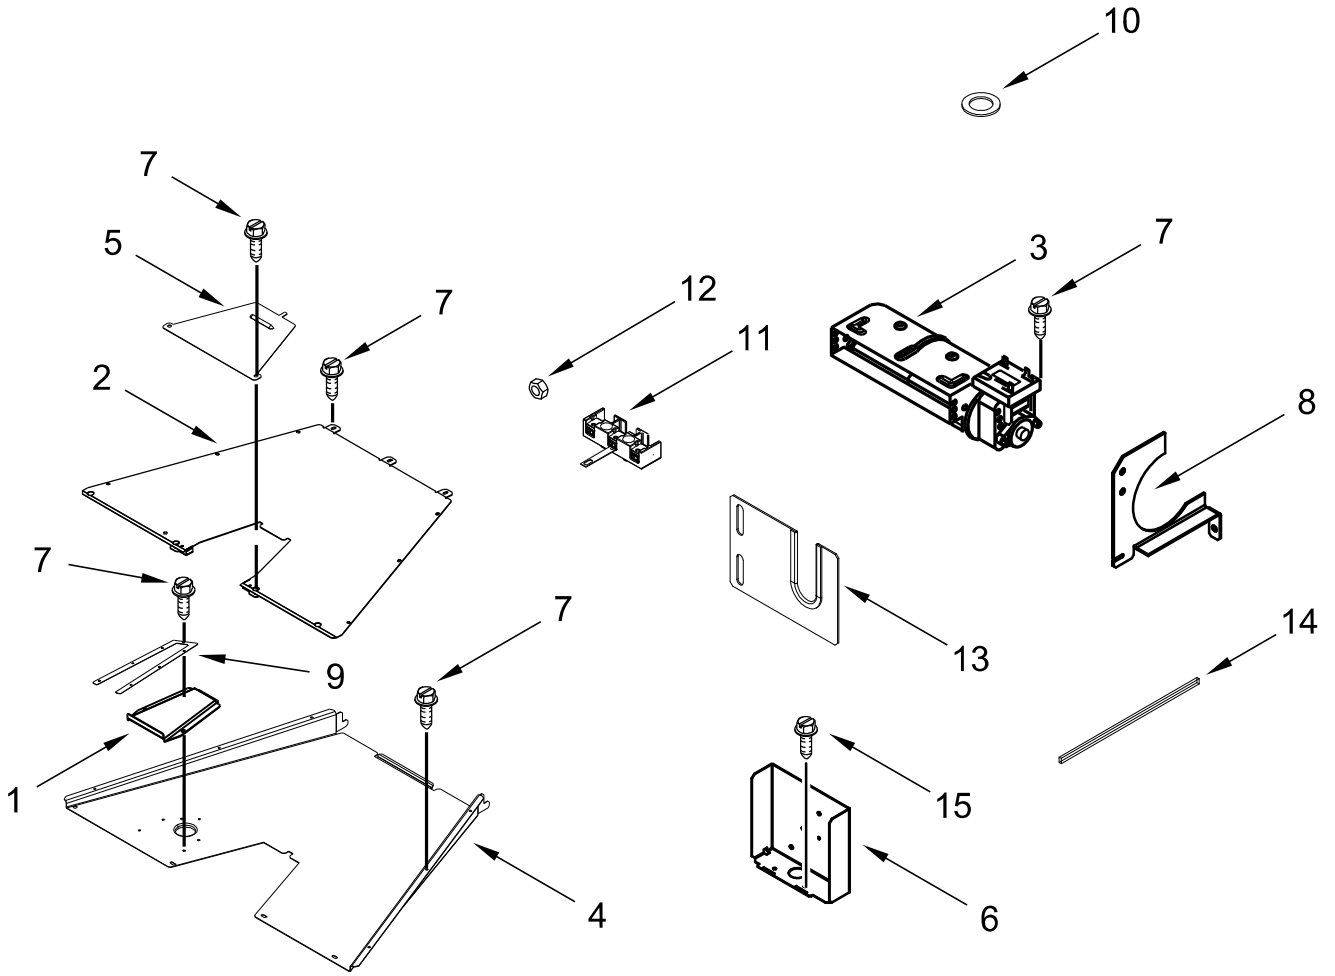

18" OVEN PARTS

<u>Illus. No.</u>	<u>Part No.</u>	<u>Description</u>	<u>Illus. No.</u>	<u>Part No.</u>	<u>Description</u>	<u>Illus. No.</u>	<u>Part No.</u>	<u>Description</u>
1	W10622170	Probe, Sensor	8	W10169757	Bulb, Light	13	3196176	Screw
2	W10830016	Latch, Motorized	9	W11096294	Receiver, Hinge (Left)			FOLLOWING PARTS NOT ILLUSTRATED
3	W10351278	Bumper & Screw	10	W10160858	Cover, Latch			
4	7101P426-60	Screw	11		Liner, Oven (Not Serviced)		W10282820	Insulation, Wrap, 18"
5	W10288078	Tube, Vent	12	W11096293	Receiver, Hinge (Right)		W11529898	Insulation, Back, 18"
6	W11223932	Assembly, Oven Light					3400968	Nut
7	W10169756	Lens, Light						

VENTING PARTS