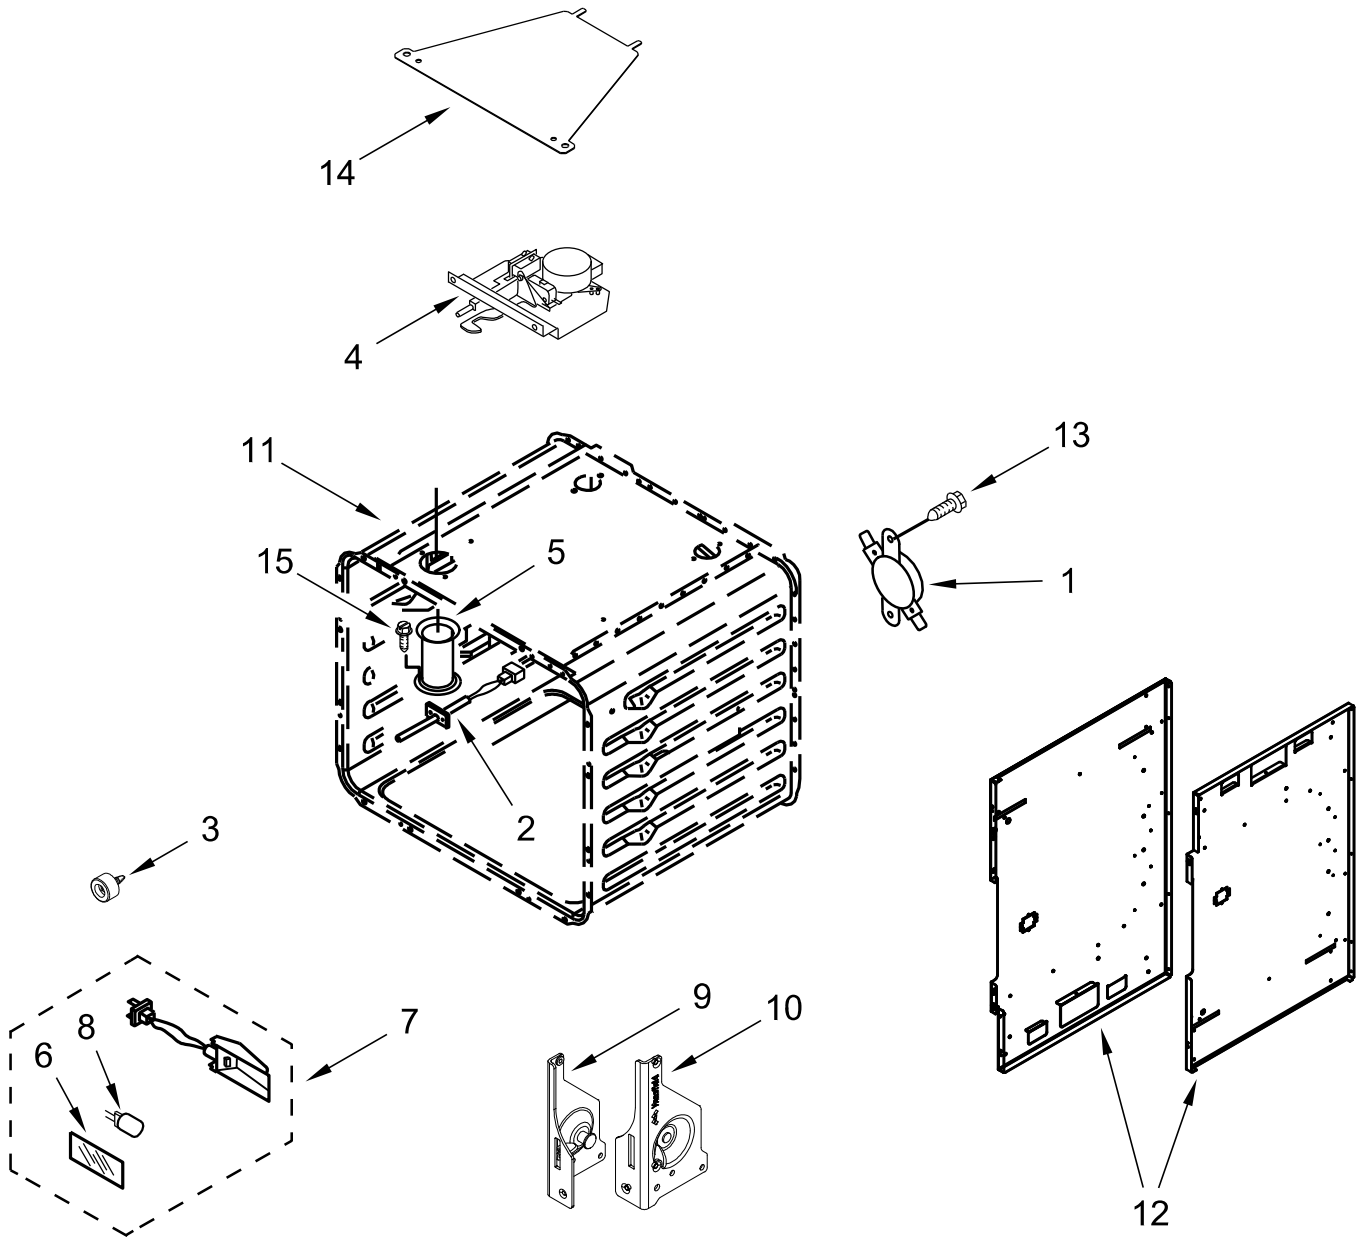

30" OVEN PARTS

30" OVEN PARTS

<u>Illus. No.</u>	<u>Part No.</u>	<u>Description</u>	<u>Illus. No.</u>	<u>Part No.</u>	<u>Description</u>	<u>Illus. No.</u>	<u>Part No.</u>	<u>Description</u>
1	4449751	Thermostat (TOD)	10	W11096293	Receiver, Hinge (Right)	15	3196176	Screw
2	W10622170	Probe, Sensor						FOLLOWING PARTS NOT ILLUSTRATED
3	W10351278	Bumper & Screw	11		Liner, Oven (Not Serviced)	W10282810		Insulation, Wrap, 30"
4	W10830016	Latch, Motorized	12	W11102297	Chassis, Side (Left)	W10282816		Insulation, Back, 30"
5	W11290663	Tube, Vent		W11102296	Chassis, Side (Right)	3400968		Nut
6	W10169756	Lens, Light	13	7101P426-60	Screw			
7	W11223932	Assembly, Oven Light	14	W10160858	Cover, Latch			
8	W10169757	Bulb, Light						
9	W11096294	Receiver, Hinge (Left)