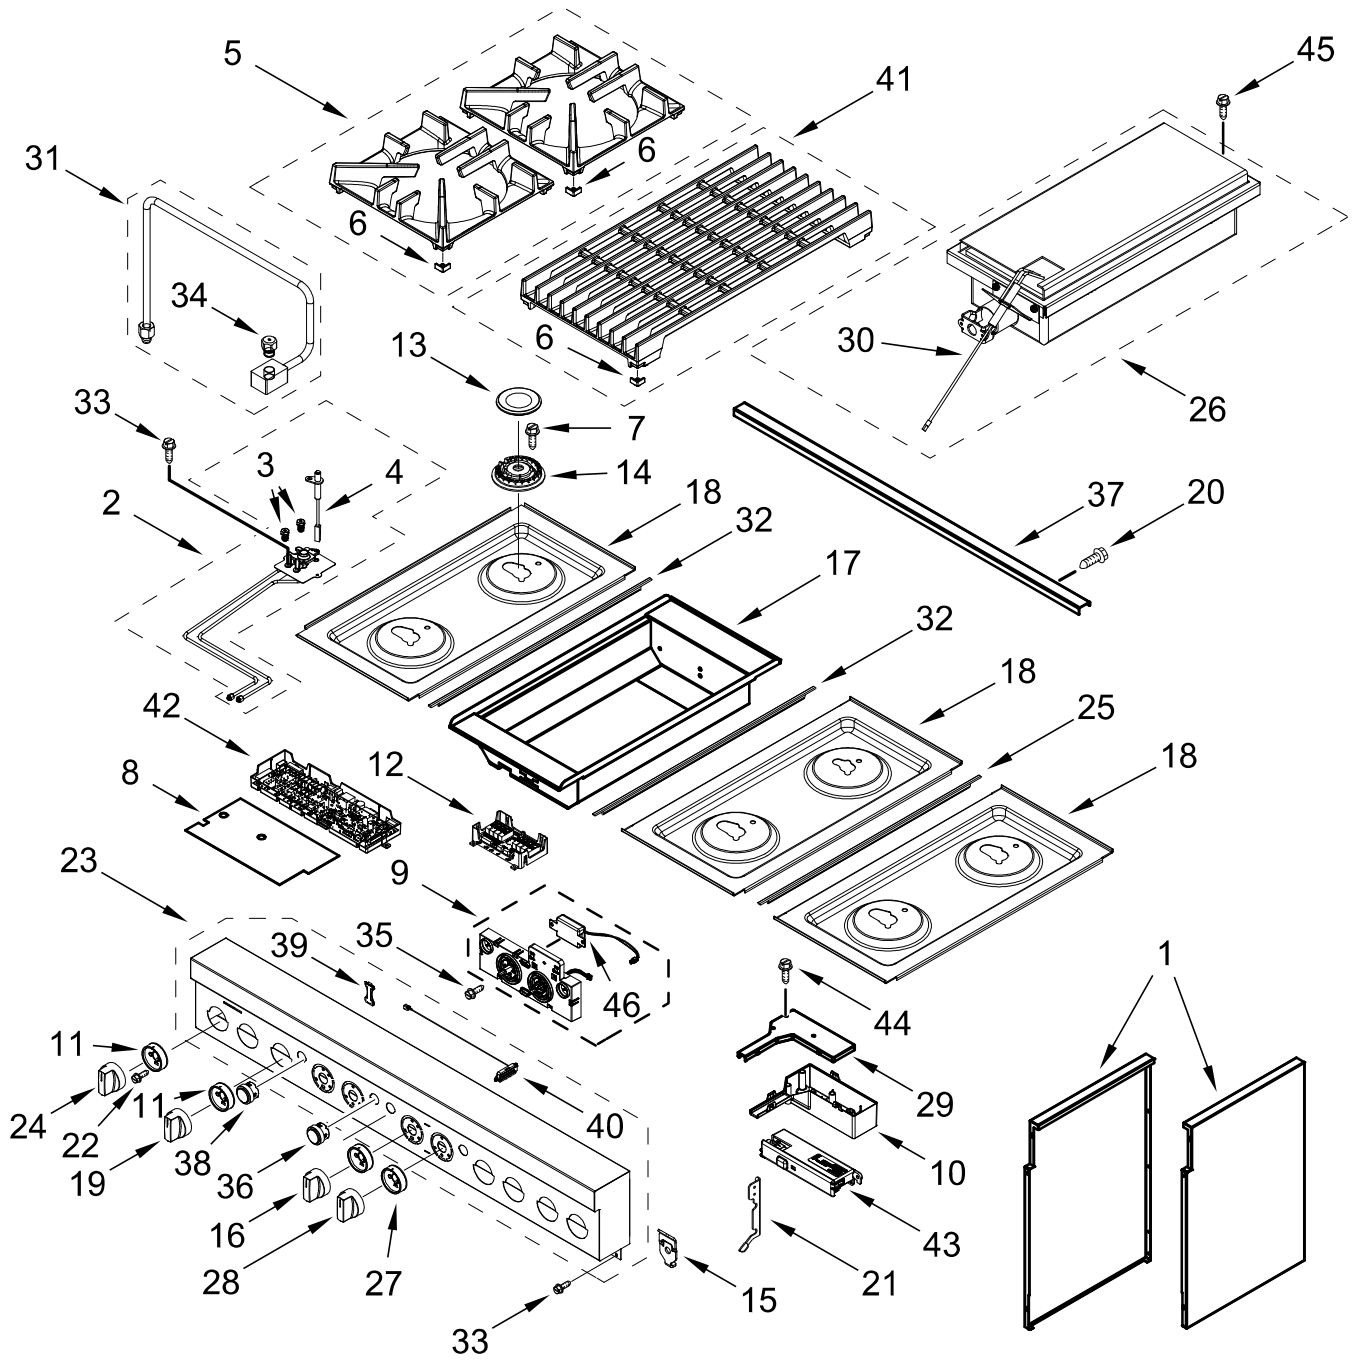

COOKTOP, BURNER, AND GRILL PARTS