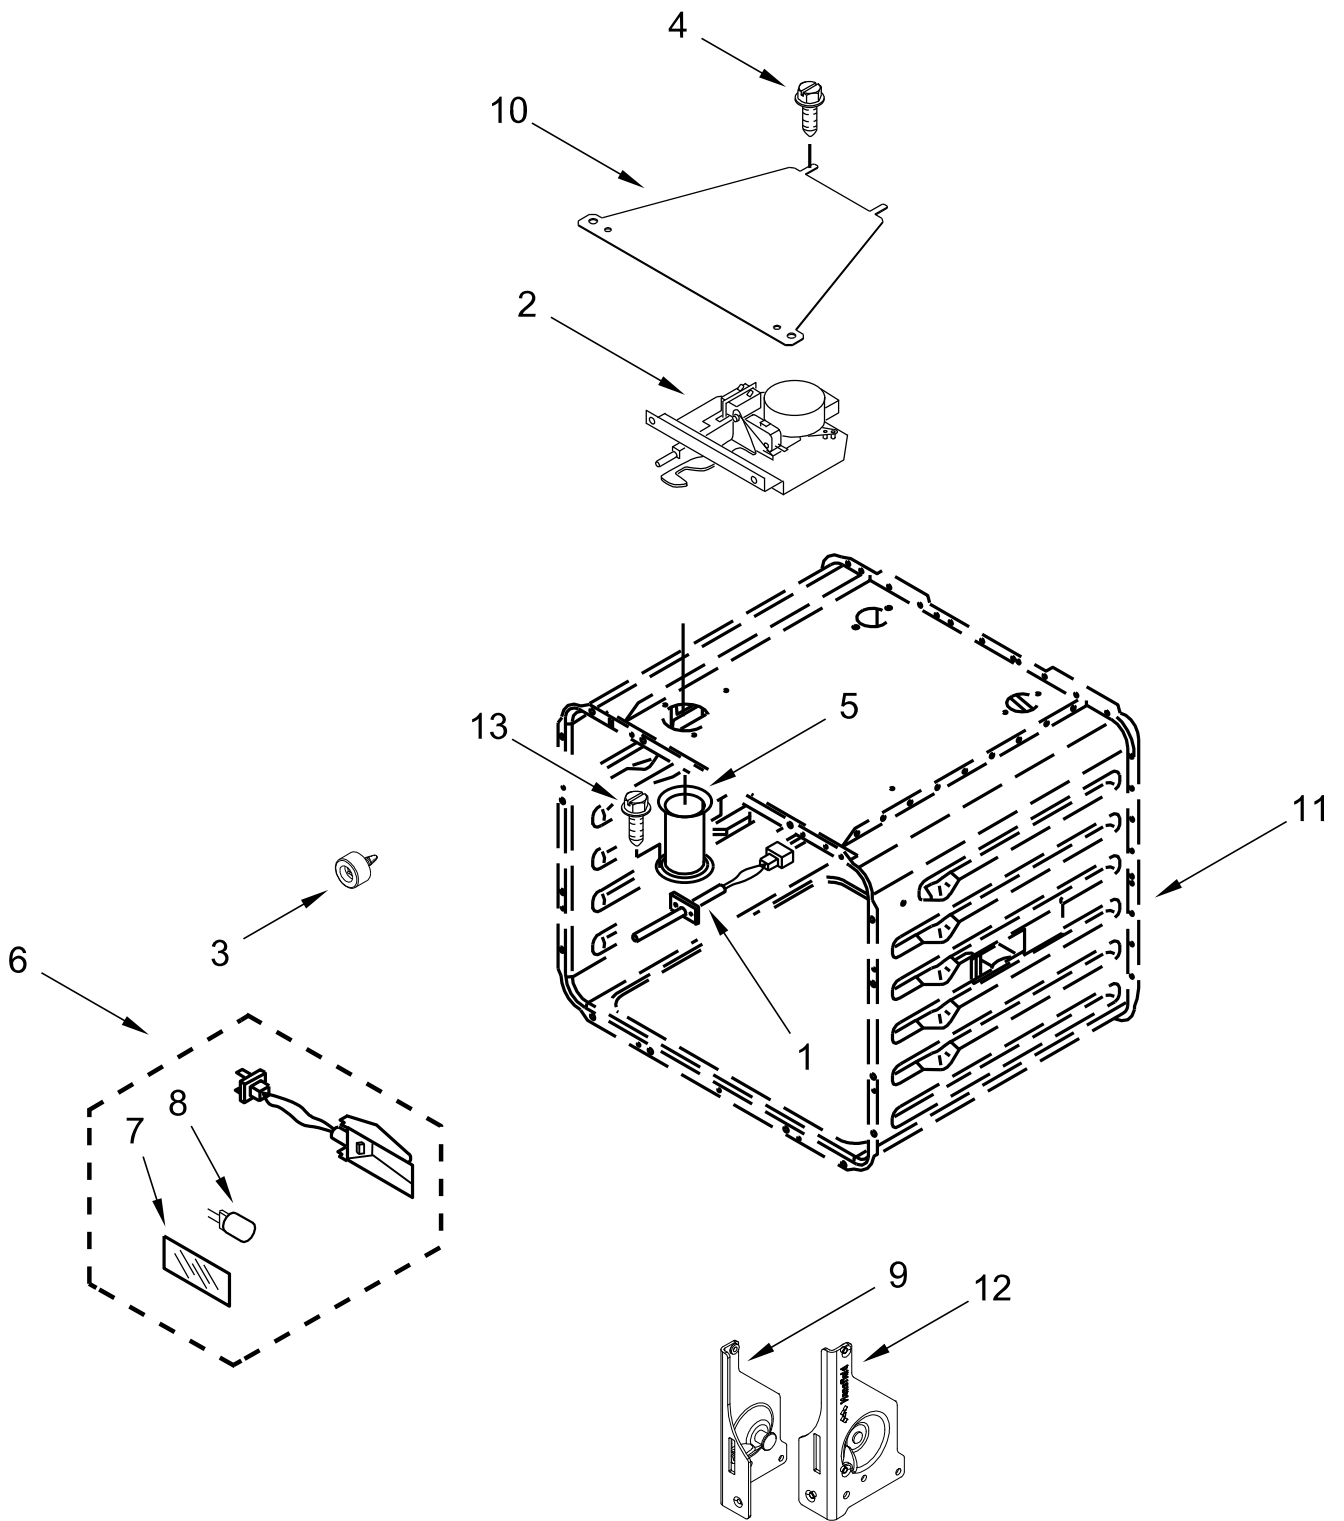

18" OVEN PARTS

18" OVEN PARTS

<u>Illus. No.</u>	<u>Part No.</u>	<u>Description</u>	<u>Illus. No.</u>	<u>Part No.</u>	<u>Description</u>	<u>Illus. No.</u>	<u>Part No.</u>	<u>Description</u>
1	W10622170	Probe, Sensor	8	W10169757	Bulb, Light	13	3196176	Screw
2	W10830016	Latch, Motorized	9	W11096294	Receiver, Hinge (Left)			FOLLOWING PARTS NOT ILLUSTRATED
3	W10351278	Bumper & Screw	10	W10160858	Cover, Latch			
4	7101P426-60	Screw	11		Liner, Oven (Not Serviced)		W10282820	Insulation, Wrap, 18"
5	W10288078	Tube, Vent	12	W11096293	Receiver, Hinge (Right)		W11529898	Insulation, Back, 18"
6	W11223932	Assembly, Oven Light					3400968	Nut
7	W10169756	Lens, Light