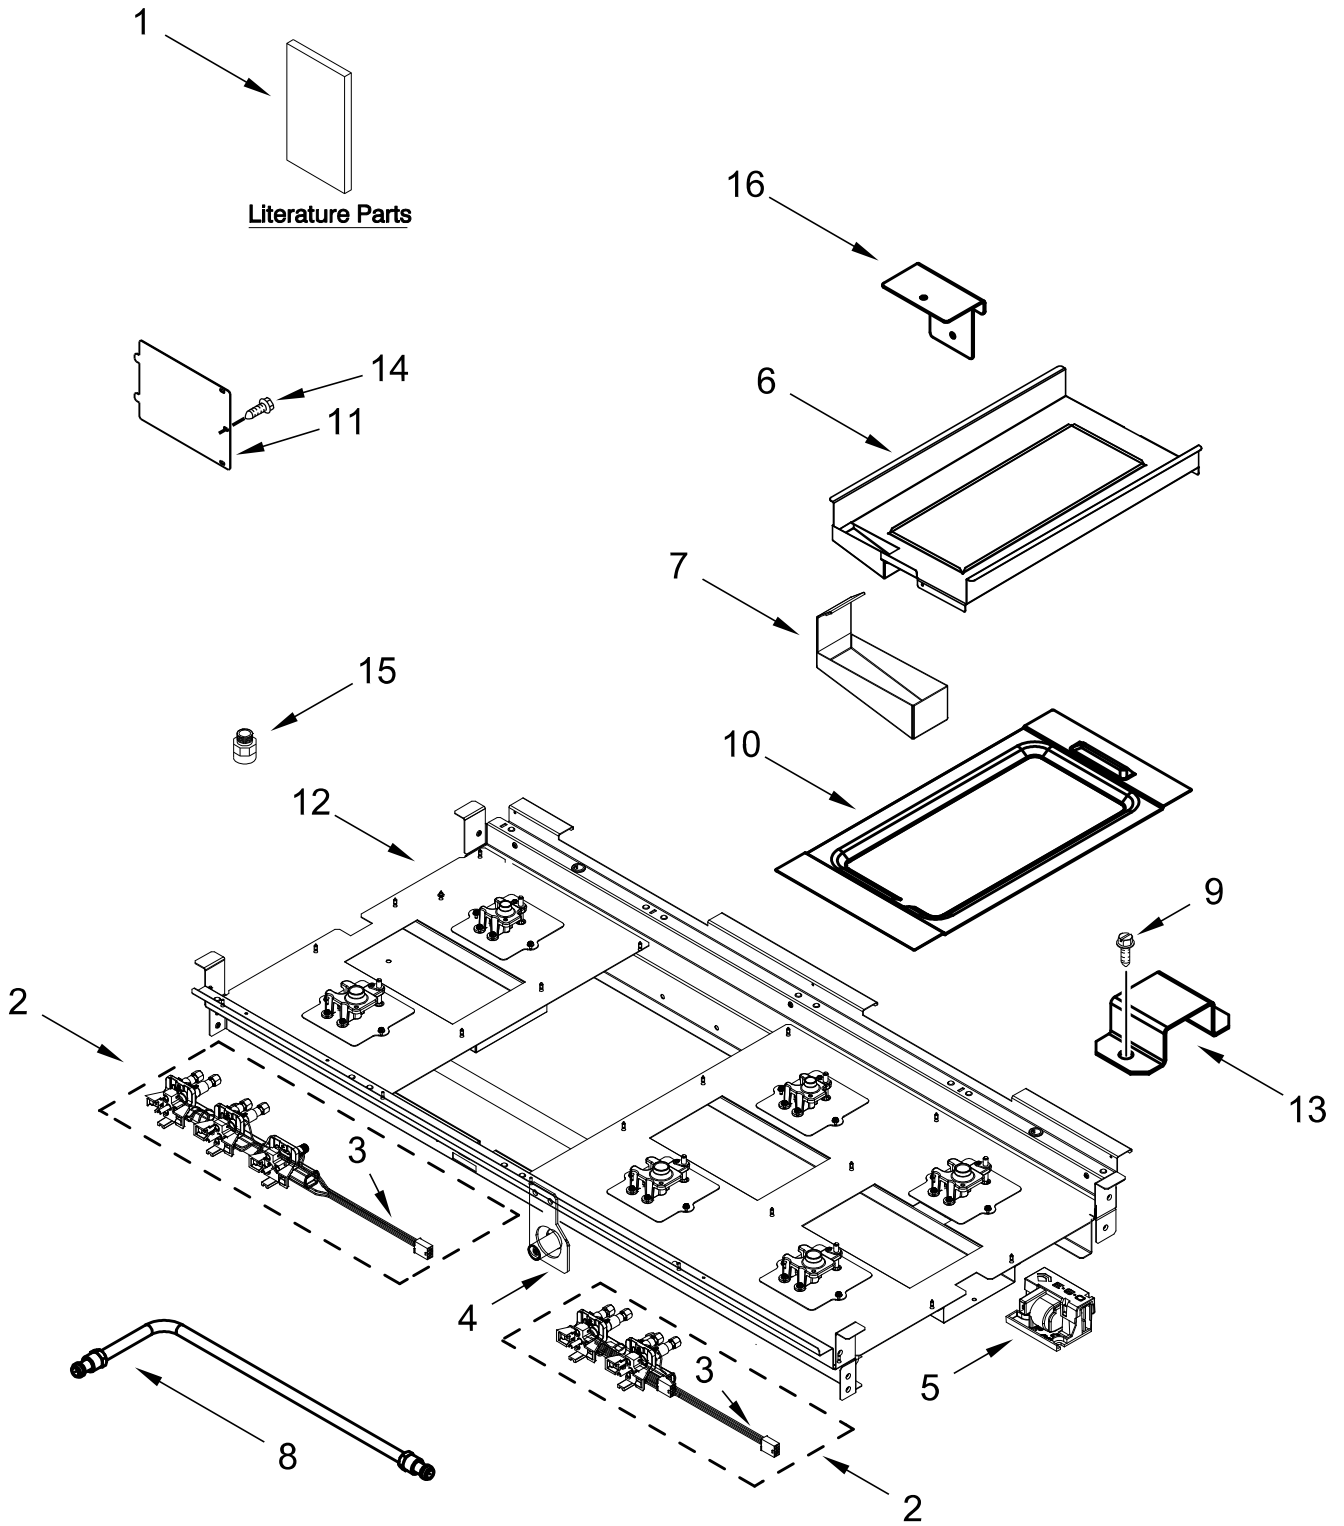

48" DUAL-FUEL PROFESSIONAL RANGE
Includes Gas Grill

MODELS:

TANKMAN50 (Smoke & Brass)

BURNER BOX AND GRILL PARTS

BURNER BOX AND GRILL PARTS

<u>Illus. No.</u>	<u>Part No.</u>	<u>Description</u>	<u>Illus. No.</u>	<u>Part No.</u>	<u>Description</u>	<u>Illus. No.</u>	<u>Part No.</u>	<u>Description</u>
1		Literature Parts	3	W11106302	Switch, Harness (Left Front, Left Rear, And Grill)	13	W11174418	Bracket, Grill Orifice Holder
	W11114330	Guide, Use and Care				14	7101P426-60	Screw
	W11114333	Instructions, Installation		W11106300	Switch, Harness (Right Center Front, Right Center Rear, Right Front, Right Rear)	15	4453116	Adapter, Male
	W11177312	Guide, Quick Start				16	W11285353	Bracket, Grill Grease Capture
	W11184746	Guide, Internet Connectivity						FOLLOWING PARTS NOT ILLUSTRATED
	W11266584	Diagram, Wiring (Cooktop)	4	W11121194	Bracket, Manifold		W11297779	Harness, Main (30")
	W11202370	Diagram, Wiring (Oven)	5	W11121317	Module, Spark		W11200311	Harness, Main (18")
	W11202265	Sheet, Tech	6	W11120957	Capture, Grill Grease		W11200330	Harness, Cooktop
2	W10893054	Assembly, Valve Manifold (Left Front, Left Rear, And Grill)	7	W11174414	Tray, Grill Drip		W10780278	Harness, Door Lock
			8	W10892803	Tube, Manifold Supply (Left)		W11200318	Harness, Communication
				W10892801	Tube, Manifold Supply (Right Center)		W11242785	Harness, WIFI
	W10893058	Assembly, Valve Manifold (Right Center Front And Right Center Rear)		W10892802	Tube, Manifold Supply (Right)		W11212216	Cord, Power
							9759877	Retainer, Strain Relief
			9	7101P434-60	Screw		4450800	Screw, Grounding
			10	W11120965	Deflector, Grill Heat		W10253333	Bracket, Anti-Tip
	W11183722	Assembly, Valve Manifold (Right Front and Right Rear)	11	W10115843	Cover, Ignition		7101P485-60	Screw, Anti-Tip Kit
			12		Box, Burner (Not Serviced)		W11422176	Kit, LP Conversion