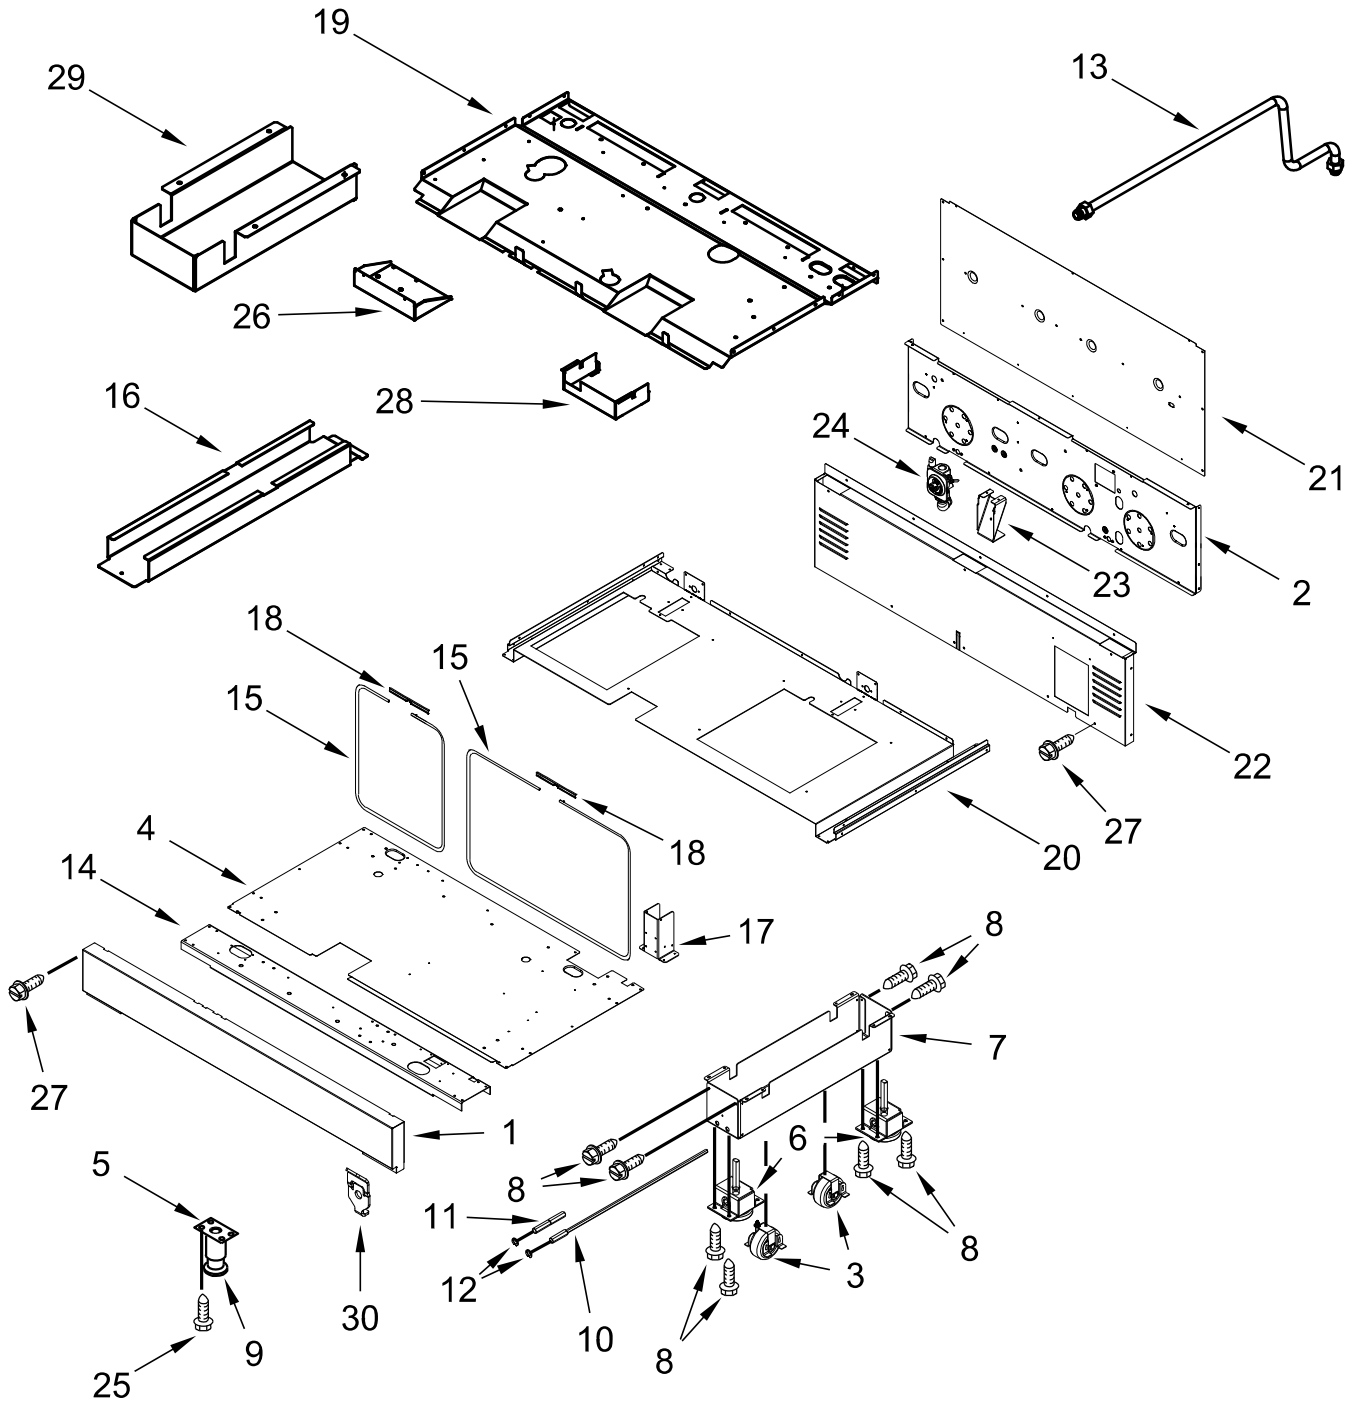

48" CHASSIS PARTS

48" CHASSIS PARTS

<u>Illus.</u> <u>No.</u>	<u>Part No.</u>	<u>Description</u>	<u>Illus.</u> <u>No.</u>	<u>Part No.</u>	<u>Description</u>	<u>Illus.</u> <u>No.</u>	<u>Part No.</u>	<u>Description</u>
1	W11327391	Kickplate	13	W11106963	Tube, Pressure Regulator	22	W11034123	Panel, Back Bottom
2	W11324987	Back, Chassis	14	W11369238	Support, Channel	23	W11096823	Bracket, Pressure Regulator
3	W10138054	Assembly, Roller	15	W11115328	Gasket, Oven (30")	24	W10449140	Regulator, Pressure
4	W11110260	Duct, Bottom (48")		W11115326	Gasket, Oven (18")	25	3400518	Screw
5	9759118	Plate, Mounting	16	W11050145	Duct-Chassis, Rear	26	W11106341	Drawer, Appliance Manager
6	9760860	Leveler	17	W10115819	Column, Central	27	7101P426-60	Screw
7	W10908710	Base, Leveling Leg	18	W11362015	Retainer, Gasket (9" Long)	28	W11369237	Cabinet, Appliance Manager
8	4449743	Screw	19	W11324984	Top, Chassis	29	W11368831	Channel, Wire
9	9759117	Foot, Dual Fuel	20	W11040800	Chassis, Bottom	30	W11036559	Spring Clip, Range
10	W10115869	Shaft, Long	21	W11103335	Panel, Back Top			
11	W10115793	Shaft, Short						
12	489504	E-Ring