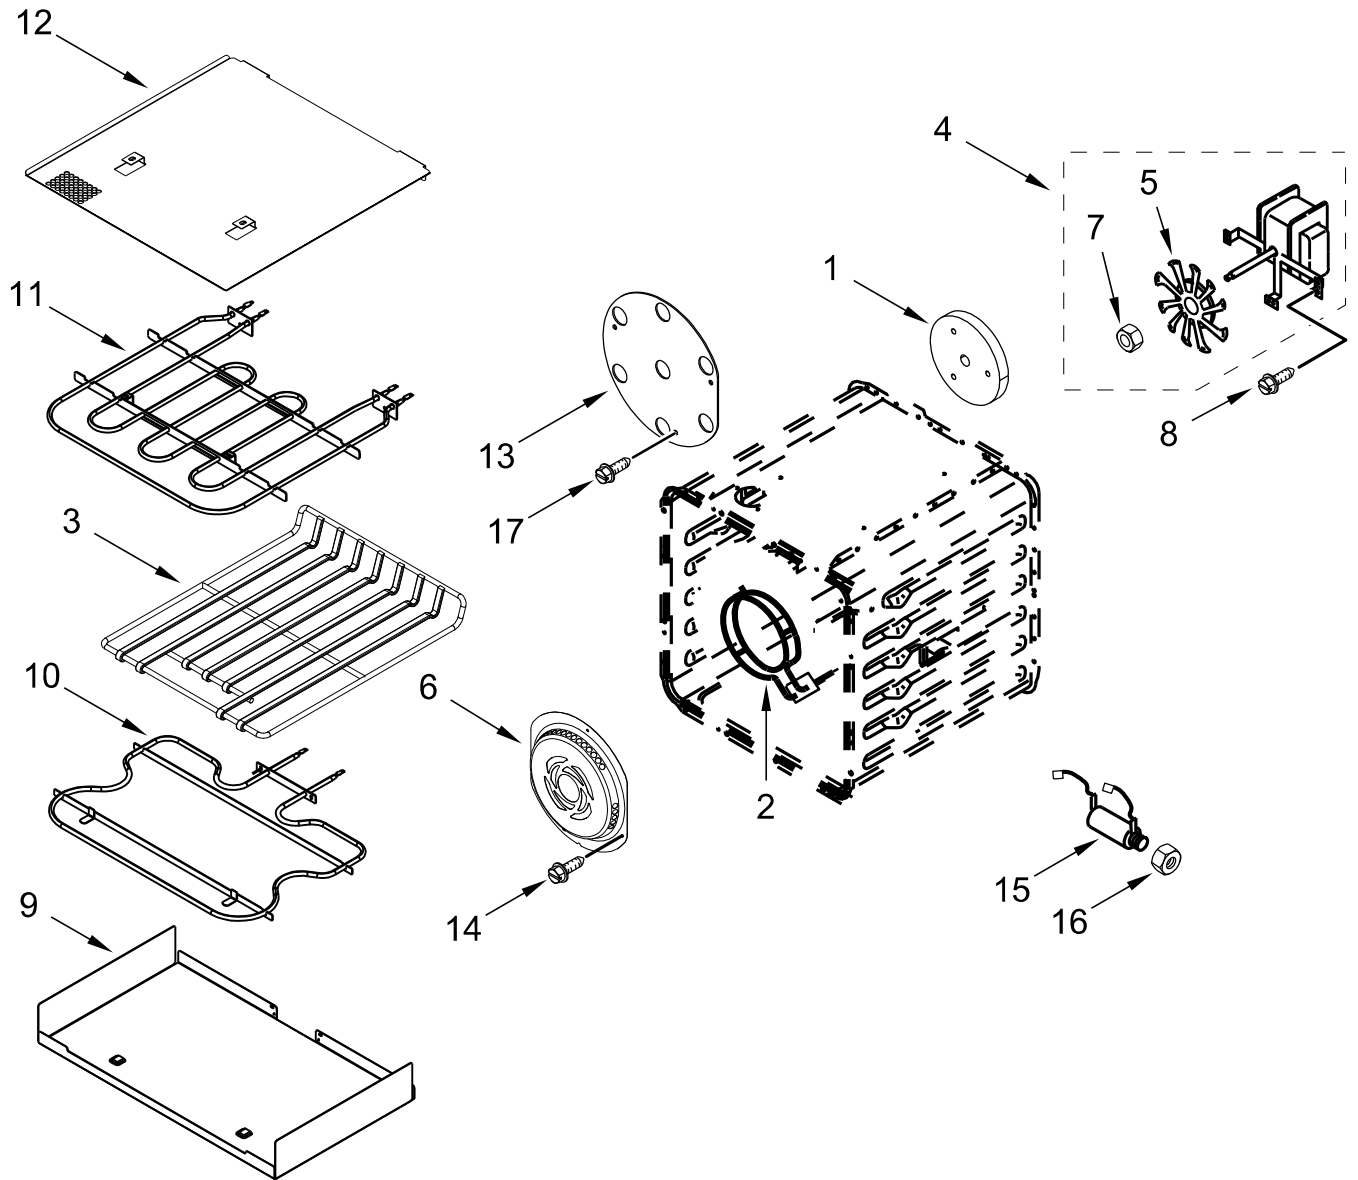

18" INTERNAL OVEN PARTS

18" INTERNAL OVEN PARTS

<u>Illus.</u> <u>No.</u>	<u>Part No.</u>	<u>Description</u>	<u>Illus.</u> <u>No.</u>	<u>Part No.</u>	<u>Description</u>	<u>Illus.</u> <u>No.</u>	<u>Part No.</u>	<u>Description</u>
1	W10282821	Insulation, Convection Cover	7	W10631504	Nut, Acorn (LH)	14	W10739592	Screw
			8	4449154	Screw	15	9755543	Jack, Meat Probe
2	9762242	Element, Convection Steam	9	W11110223	Tray, Hidden Bake	16	W11033111	Nut, Locking
			10	W11045324	Element, Hidden Bake	17	W10720084	Screw
3	W11111351	Rack, Oven (18")	11	W10116010	Element, Broil			
4	W11121400	Fan, Convection	12	W10160855	Shield, Element Broil			
5	W11108376	Blade, Fan	13	W10261523	Plate, Fan			
6	W11368180	Cover, Fan