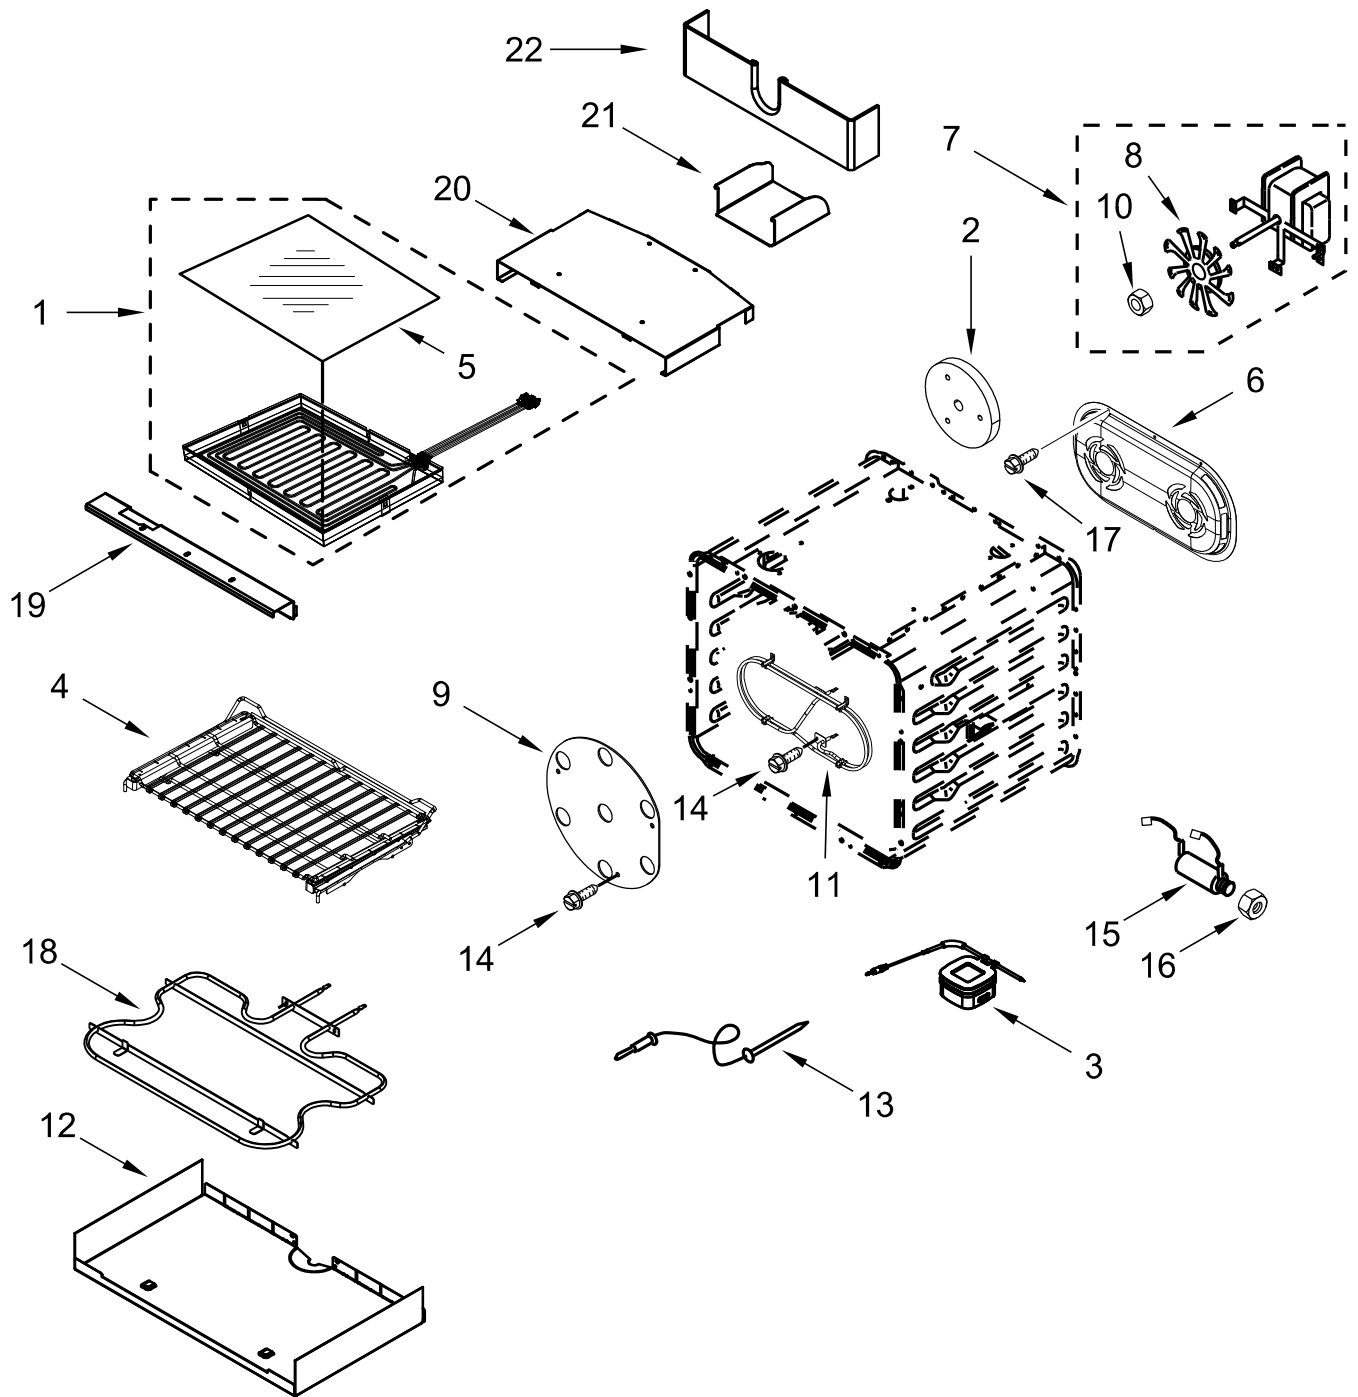

30" INTERNAL OVEN PARTS

30" INTERNAL OVEN PARTS

<u>Illus.</u> <u>No.</u>	<u>Part No.</u>	<u>Description</u>	<u>Illus.</u> <u>No.</u>	<u>Part No.</u>	<u>Description</u>	<u>Illus.</u> <u>No.</u>	<u>Part No.</u>	<u>Description</u>
1	W11210530	Element, Broil	8	W11108376	Blade, Fan	16	W11033111	Nut, Locking
2	W10282821	Insulation, Convection Cover	9	W10261523	Plate, Fan	17	W10739592	Screw
3	W11186918	Probe, Wireless Meat	10	W10631504	Nut, Acorn (LH)	18	W10115995	Element, Hidden Bake
4	W11491351	Rack, Sliding Oven	11	W10116434	Element, Convection	19	W11112336	Bracket, Broil Front
5	W11193191	Glass, Broil Element	12	W11109421	Tray, Hidden Bake	20	W11158843	Bracket, Broil Top
6	W11232487	Baffle, Convection	13	9755542	Probe, Temperature	21	W11111391	Cover, Broil Terminal
7	W11121400	Fan, Convection	14	4449154	Screw	22	W11170823	Cover Plate, Terminal Hole
			15	9755543	Jack, Meat Probe