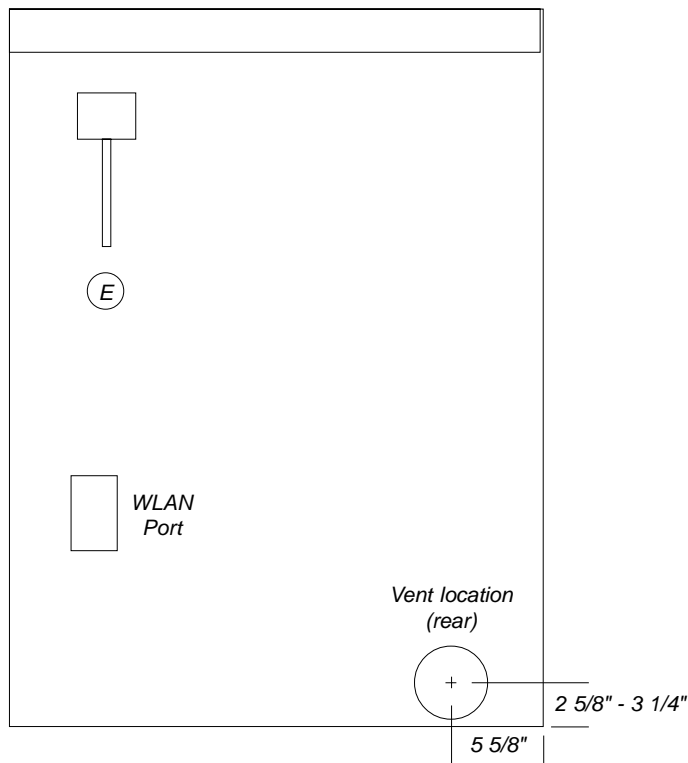

Product Dimensions

Electric Tumble Dryer

T9802

Rear View