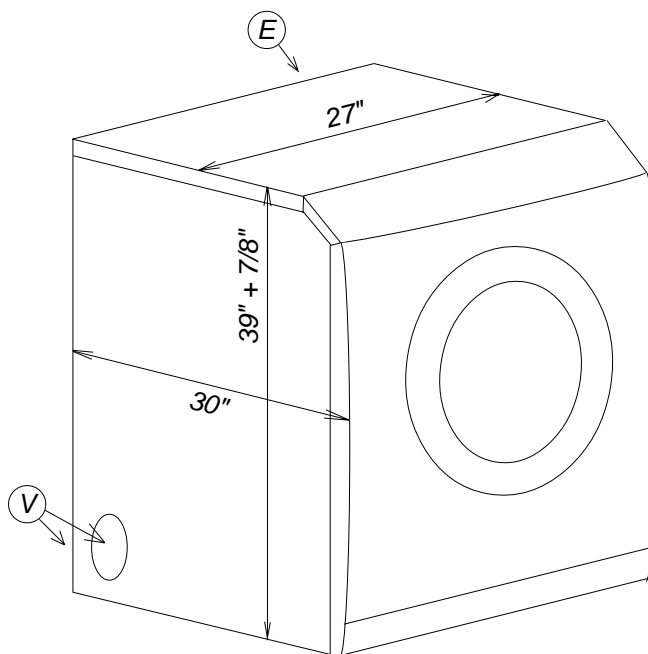

Product Dimensions

Electric Tumble Dryer

T9802

IMPORTANT INFORMATION

Please note that these units are left hinged only and cannot be reversed

Location Codes

- E - 240 Volt - 30 Amp - 5 foot 4 -wire molded plug power supply connects upper right rear (NEMA 14-30)
- V - 4" Vent connects lower left rear, left or right sides

Notes

- All installations must be done in accordance with local codes
- 3 Prong adapter is available for older outlets

NOTE: Drawing is not to scale.
SPECIFICATION SHEETS 150410