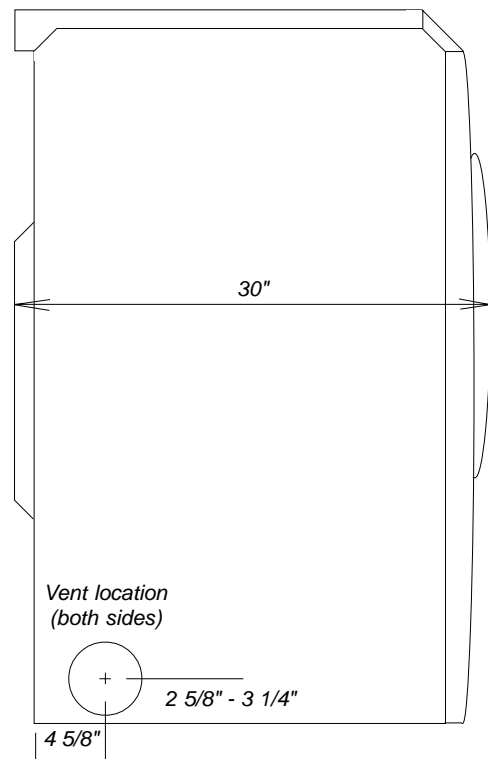

# Product Dimensions

## Electric Tumble Dryer

T9802

Rear View

Side View