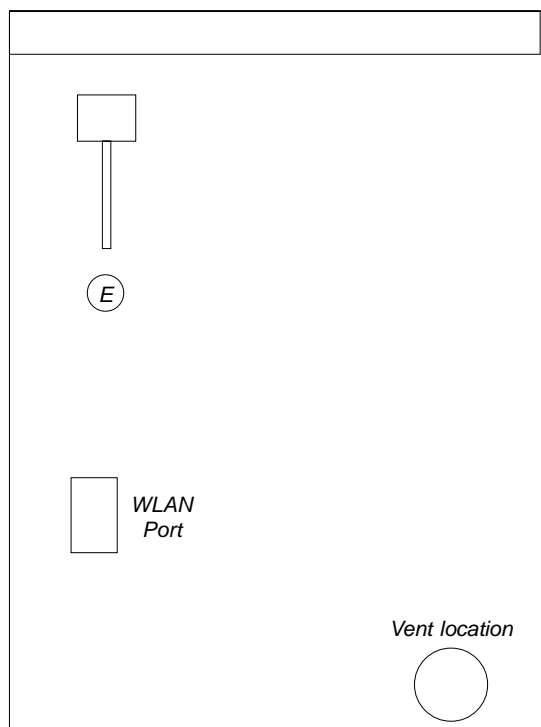

Product Dimensions

Electric Tumble Dryer

T9800

Location Codes

- E - 240 Volt - 30 Amp - 5 foot 4 -wire molded plug power supply connects upper right rear (NEMA 14-30)
- V - 4" Vent connects lower left rear

Notes

- **All installations must be done in accordance with local codes**
- **3 Prong adapter is available for older outlets**

NOTE: Drawing is not to scale.
SPECIFICATION SHEETS 011006

Product Dimensions

Electric Tumble Dryer

T9800

Rear View

Side View

Location Codes

- E - 240 Volt - 30 Amp - 5 foot 4-wire molded plug power supply connects upper right rear (NEMA 14-30)
- V - 4" Vent connects lower left rear