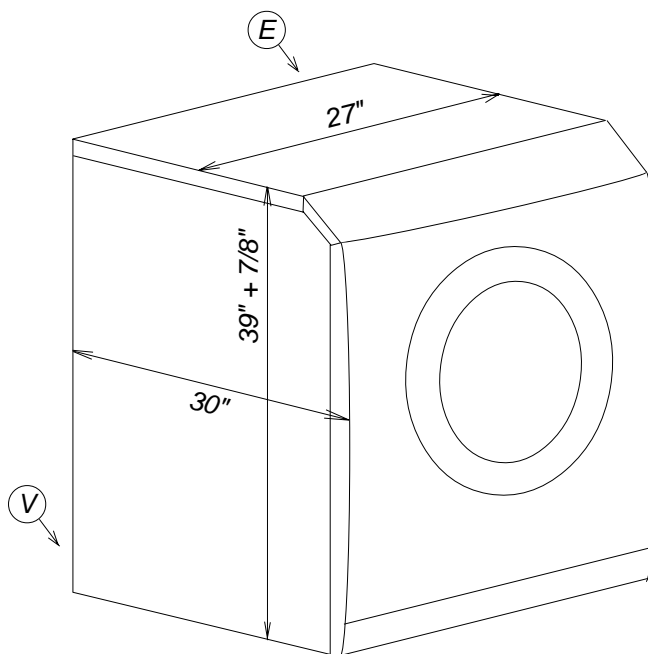

Product Dimensions

Electric Tumble Dryer

T9800

Location Codes

- E - 240 Volt - 30 Amp - 5 foot 4 -wire molded plug power supply connects upper right rear (NEMA 14-30)
- V - 4" Vent connects lower left rear

Electric Tumble Dryer

T9800

Rear View

Side View

Location Codes

- E - 240 Volt - 30 Amp - 5 foot 4-wire molded plug power supply connects upper right rear (NEMA 14-30)
- V - 4" Vent connects lower left rear