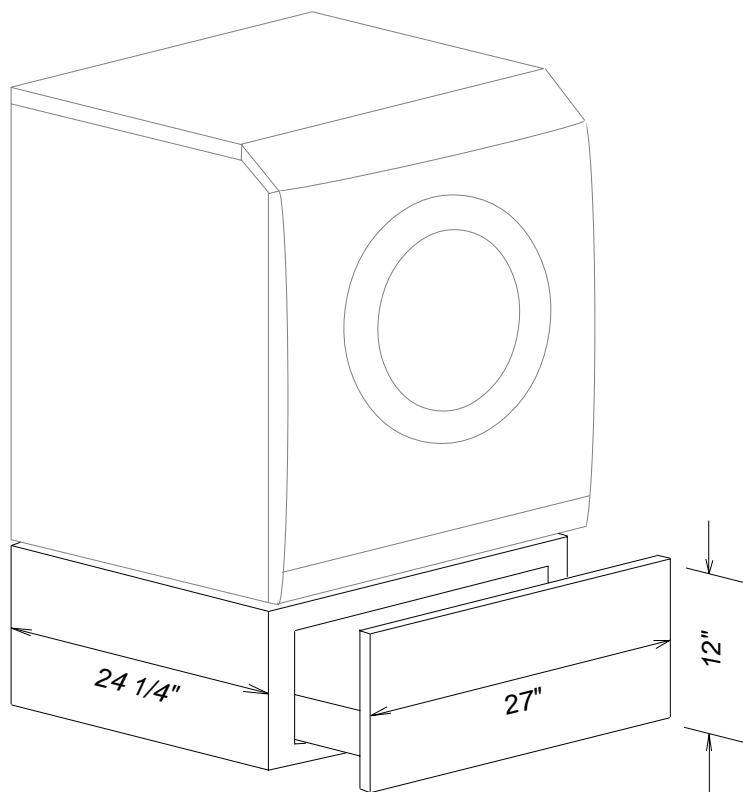

Product Dimensions

Laundry Stand

WTS430

Notes

- All installations must be done in accordance with local codes

NOTE: Drawing is not to scale.
SPECIFICATION SHEETS 011006