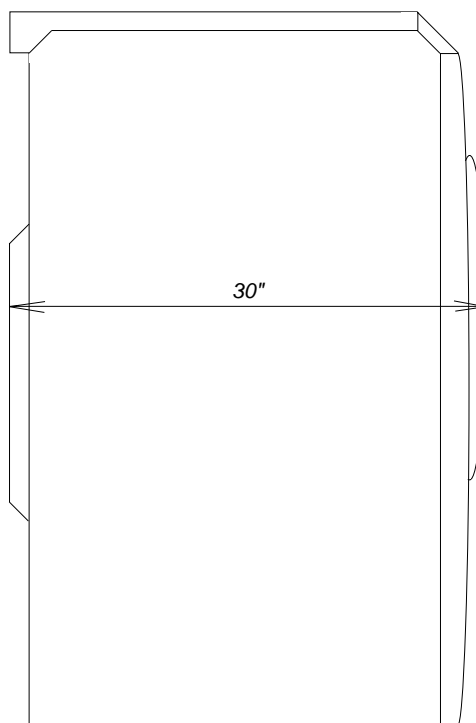

Product Dimensions

Electric Tumble Dryer

T9800

Location Codes

- E - 240 Volt - 30 Amp - 5 foot 4 -wire molded plug power supply connects upper right rear (NEMA 14-30)
- V - 4" Vent connects lower left rear

Electric Tumble Dryer

T9800

Rear View

Side View

Location Codes

- E - 240 Volt - 30 Amp - 5 foot 4-wire molded plug power supply connects upper right rear (NEMA 14-30)
- V - 4" Vent connects lower left rear

Notes

- **All installations must be done in accordance with local codes**
- **3 Prong adapter is available for older outlets**

NOTE: Drawing is not to scale.
SPECIFICATION SHEETS 011006

Product Dimensions