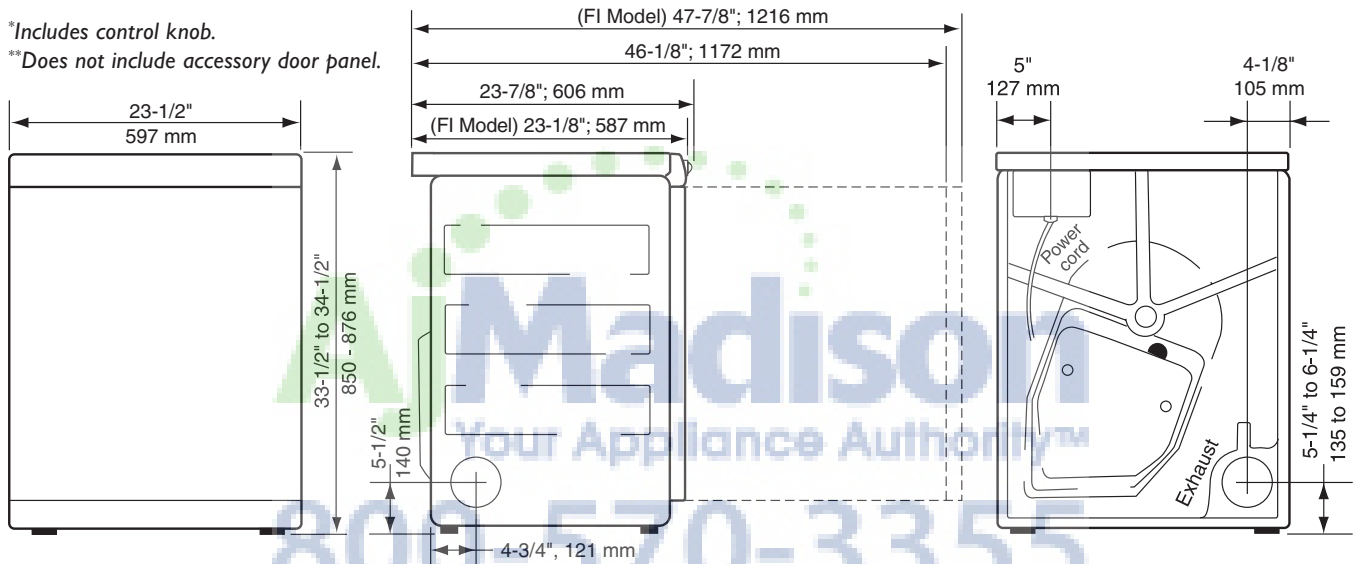

PLANNING & DESIGN: FAMILY-SIZE DRYER – LINE SERIES™

T794FI, T784, T754 Vented Dryers

Unit Dimensions

	US	METRIC	
HEIGHT:	33 ½"– 34 ½"	851 – 876 mm	
WIDTH:	23 ½"	597 mm	
DEPTH:	T753 T793FI T783	23 7/8" * 23 1/8" ** 23 7/8" *	606 mm 587 mm 606 mm
DEPTH WITH T753	46 1/8"	1172 mm	
DOOR OPEN:T793FI	47 7/8"	1216 mm	
T783	46 1/8"	1172 mm	
WEIGHT:	86 lbs	39 kg	

Technical Data

Supply voltage	Single-phase 220 V, 60 Hz
Max Wattage	3000 W

NOTE: When on a separate outlet, use 220 V, 20 Amp single-phase circuit. When an ASKO washer is connected, use 220 V, 30 Amp single-phase circuit.