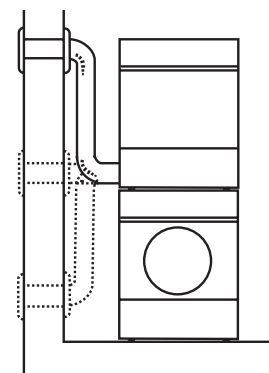

Venting Requirements

WARNING! To reduce the risk of fire, vented dryers must be exhausted OUTDOORS or the equivalent.

Never cover the end of the dryer stub or vent hose with anything to catch lint, except for a UL-approved vent basket.

The exhaust hose should be run with as few bends as possible to the point of discharge. Maximum duct length of 60' (1829 cm) is allowed. Make any bends as gentle as possible. A maximum of four 90° bends may be fitted in the hose, otherwise the performance of the dryer will be impeded. Subtract 4' (122 cm) of duct for each 90° elbow. If more than 20' (210 cm) of duct is needed, we recommend increasing the diameter of the duct to 6" or 8" (152 mm or 203 mm).

If the exhaust hose is taken to a wall outlet, a ventilation grill should be fitted to prevent reverse flow of cold air. Fit the ventilation grill to the outside or inside of the wall.

This appliance should not be exhausted into a chimney, a wall, a ceiling, or a concealed space of a building. Only a metal ventilation grill should be used.