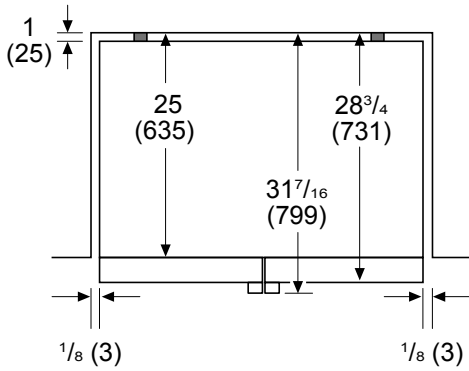

DIMENSIONS AND WEIGHT

Overall Width (Inches)	35 5/8"
Overall Height (Inches)	72"
Overall Depth (Inches)	31 1/8"
Overall Depth Without Hinges and Doors (Inches)	24"
Overall Depth With Hinges and Doors, No Handles (inches)	28 3/4"
Required Cutout Size (HxWxD) (Inches)	72" x 36" x 25"
Net Weight (Approx.) (lbs.)	348
Gross Weight (Approx.) (lbs.)	375

It is recommended that you do not install the refrigerator near a heat source such as a stove or a range.

TOP VIEW CLEARANCE

Measurements in inches (mm)

Drawers can be pulled out with door open to 90°
 Drawers can be taken out with door completely opened

T36FL810NS

36-INCH STAINLESS STEEL FREESTANDING FRENCH DOOR BOTTOM FREEZER

MASTERPIECE® COLLECTION HANDLES

PRODUCT DIMENSIONS

*Add $\frac{5}{8}$ " (17) with front leveling feet fully extended
 **Add 1" (25) for fixed spacers on back measurements in inches (mm)

Measurements in inches (mm)

A: Add $\frac{5}{8}$ " (17) with front leveling feet fully extended

Measurements in inches (mm)

ACCESSORIES (OPTIONAL)

REPLFLTR55
Replacement Water Filter

17005228
Ethylene Filter Starter Kit