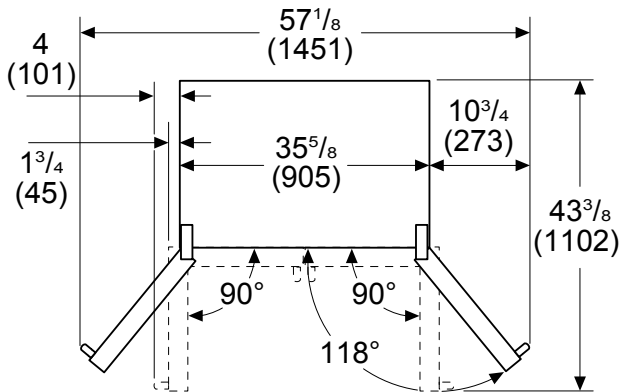

DIMENSIONS AND WEIGHT

Overall Width (Inches)	35 5/8"
Overall Height (Inches)	72"
Overall Depth (Inches)	31 1/8"
Overall Depth Without Hinges and Doors (Inches)	24"
Overall Depth With Hinges and Doors, No Handles (inches)	28 3/4"
Required Cutout Size (HxWxD) (Inches)	72" x 36" x 25"
Net Weight (Approx.) (lbs.)	348
Gross Weight (Approx.) (lbs.)	375

T36FL810NS

36-INCH STAINLESS STEEL FREESTANDING FRENCH DOOR BOTTOM FREEZER

MASTERPIECE® COLLECTION HANDLES

CUTOUT DIMENSIONS

Measurements in inches (mm)

Leave ½" (12.7) gap at the top and 1" (25.4) behind the refrigerator for proper ventilation.

It is recommended that you do not install the refrigerator near a heat source such as a stove or a range.

TOP VIEW CLEARANCE

Measurements in inches (mm)

Drawers can be pulled out with door open to 90°
 Drawers can be taken out with door completely opened