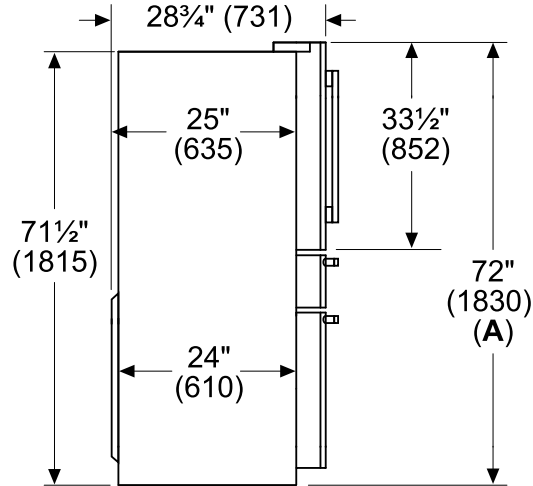

DIMENSIONS AND WEIGHT

Overall Width (Inches)	35 5/8"
Overall Height (Inches)	72"
Overall Depth (Inches)	31 1/8"
Overall Depth Without Hinges and Doors (Inches)	24"
Overall Depth With Hinges and Doors, No Handles (inches)	28 3/4"
Required Cutout Size (HxWxD) (Inches)	72" x 36" x 25"
Net Weight (Approx.) (lbs.)	348
Gross Weight (Approx.) (lbs.)	375

It is recommended that you do not install the refrigerator near a heat source such as a stove or a range.

TOP VIEW CLEARANCE

Measurements in inches (mm)

Drawers can be pulled out with door open to 90°
 Drawers can be taken out with door completely opened

T36FL810NS

36-INCH STAINLESS STEEL FREESTANDING FRENCH DOOR BOTTOM FREEZER

MASTERPIECE® COLLECTION HANDLES

PRODUCT DIMENSIONS

*Add $\frac{5}{8}$ " (17) with front leveling feet fully extended
 **Add 1" (25) for fixed spacers on back measurements in inches (mm)

Measurements in inches (mm)

A: Add $\frac{5}{8}$ " (17) with front leveling feet fully extended

Measurements in inches (mm)

ACCESSORIES (OPTIONAL)

REPLFLTR55
Replacement Water Filter

17005228
Ethylene Filter Starter Kit