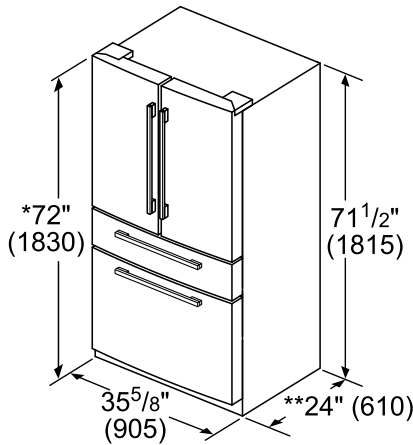

DIMENSIONS AND WEIGHT

Overall Width (Inches)	35 5/8"
Overall Height (Inches)	72"
Overall Depth (Inches)	31 1/8"
Overall Depth Without Hinges and Doors (Inches)	24"
Overall Depth With Hinges and Doors, No Handles (inches)	28 3/4"
Required Cutout Size (HxWxD) (Inches)	72" x 36" x 25"
Net Weight (Approx.) (lbs.)	348
Gross Weight (Approx.) (lbs.)	375

T36FL810NS

36-INCH STAINLESS STEEL FREESTANDING FRENCH DOOR BOTTOM FREEZER

MASTERPIECE® COLLECTION HANDLES

CUTOUT DIMENSIONS

Measurements in inches (mm)

Leave ½" (12.7) gap at the top and 1" (25.4) behind the refrigerator for proper ventilation.

It is recommended that you do not install the refrigerator near a heat source such as a stove or a range.

TOP VIEW CLEARANCE

Measurements in inches (mm)

Drawers can be pulled out with door open to 90°
 Drawers can be taken out with door completely opened

T36FL810NS

36-INCH STAINLESS STEEL FREESTANDING FRENCH DOOR BOTTOM FREEZER

MASTERPIECE® COLLECTION HANDLES

PRODUCT DIMENSIONS

*Add $\frac{5}{8}$ " (17) with front leveling feet fully extended
 **Add 1" (25) for fixed spacers on back measurements in inches (mm)