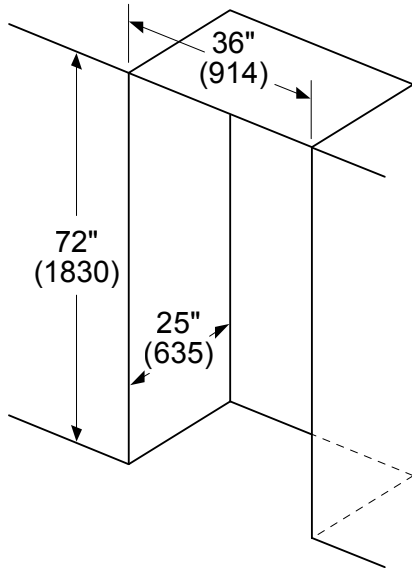

DIMENSIONS AND WEIGHT

Overall Width (Inches)	35 5/8"
Overall Height (Inches)	72"
Overall Depth (Inches)	31 1/8"
Overall Depth Without Hinges and Doors (Inches)	24"
Overall Depth With Hinges and Doors, No Handles (inches)	28 3/4"
Required Cutout Size (HxWxD) (Inches)	72" x 36" x 25"
Net Weight (Approx.) (lbs.)	348
Gross Weight (Approx.) (lbs.)	375

T36FL810NS

36-INCH STAINLESS STEEL FREESTANDING FRENCH DOOR BOTTOM FREEZER

MASTERPIECE® COLLECTION HANDLES

CUTOUT DIMENSIONS

Measurements in inches (mm)

Leave ½" (12.7) gap at the top and 1" (25.4) behind the refrigerator for proper ventilation.

It is recommended that you do not install the refrigerator near a heat source such as a stove or a range.

TOP VIEW CLEARANCE

Measurements in inches (mm)

Drawers can be pulled out with door open to 90°
 Drawers can be taken out with door completely opened