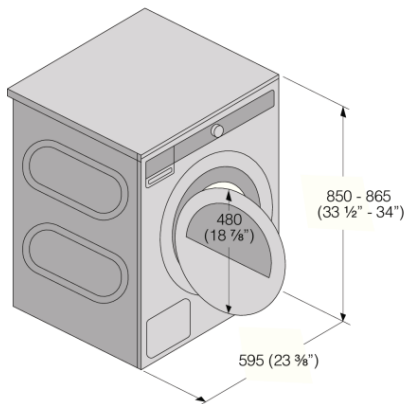

#### Dimensions

- Product dimensions (HxWxD): 33 7/16" × 23 7/16" × 25 3/4" (850 × 595 × 654 mm)
- Depth with door open: 45 7/8" (1165 mm)
- Cord length: 66 15/16" (1700 mm)
- Left + right + back

#### Logistic information

- Packaging dimensions: 36 1/4" × 25 3/16" × 28 7/16" (920 × 640 × 723 mm)
- Total weight of packaged product: 100 lbs
- Code: 588175
- EAN code: 3838782018824

Measurements: millimetres / inches