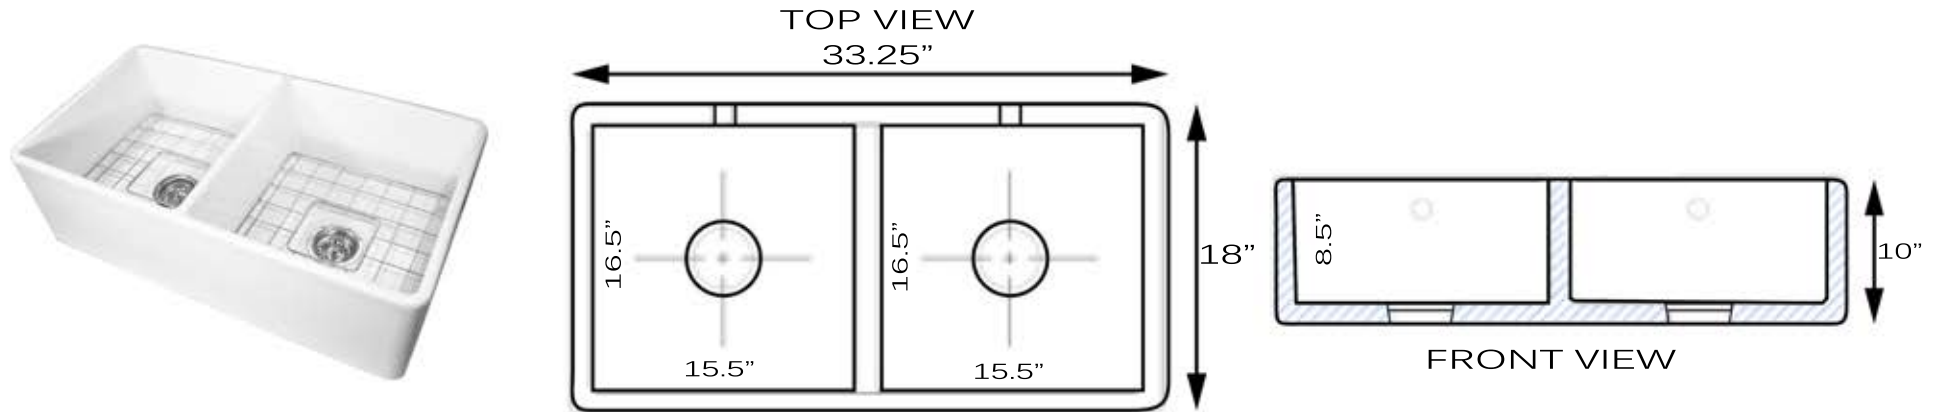

Fireclay Collection

Premium Fireclay Farmhouse Apron Sink

MODEL:
T-FCFS33-DBL

			Bowl Depth	
33.25" x 18"	15.5" x 16.6"	10"	8.5"	

Please Be Advised

- (Nominal Dimensions*) Actual Dimensions may vary by 1/4"
- Template Not included
- Custom Cabinet Required
- **Very Heavy** 2 Person lift Recommended

FEATURES

- Premium Fireclay Sink
- Includes Grid and Drain
- Made in Turkey
- Limited Warranty

PROJECT/ NAME:

ARCHITECT/CONTRACTOR:

MODEL:

JOB NOTES: