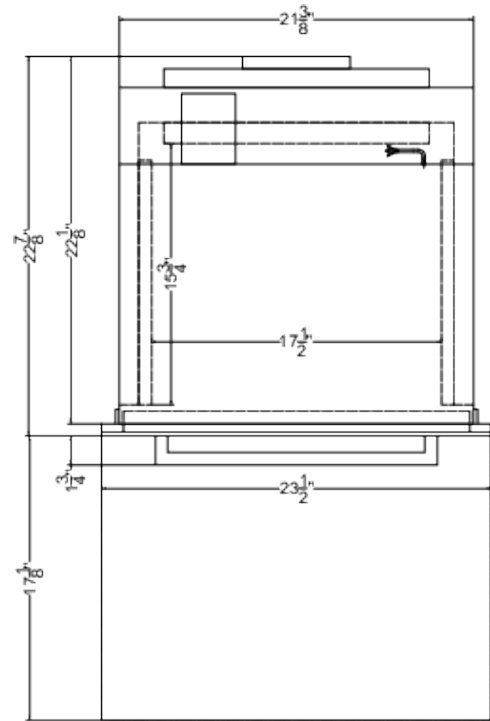

# SEW24SSX

23.5" x 23.5" x 22.88" (H x W x D)

24" wide electric wall oven with stainless steel exterior, glass door, convection cooking, and user-friendly digital controls

### Highlights:

Perfectly sized at 24" for an easy fit in smaller kitchen spaces

Large 2.5 cu.ft of interior space

True Convection setting to ensure even heating throughout the interior

## SEW24SSX Specifications:

Overview	
Nominal Height	24.0" (61 cm)
Height of Cabinet	23.5" (60 cm)
Nominal Width	24.0" (61 cm)
Width	23.5" (60 cm)
Depth	22.88" (58 cm)
Depth with Handle	24.63" (63 cm)
Depth with door at 90°	40.0" (102 cm)
Capacity	2.5 cu.ft. (71 L)
Door	Glass/SS
Cabinet	-
US Electrical Safety	CSA
Amps	20.0
Voltage/Frequency	220 V AC/60 Hz
Weight	83.5 lbs. (38 kg)
Parts & Labor Warranty	1 Year
UPC	761101106649
Electric Walloven	
Controls	Digital
Oven Light	Yes
Cooking Timer	Yes
Digital Clock	Yes
Temperature Range	150-500°F
Cleaning Type	Manual
Oven Rack Qty	2
Oven Window	Yes
Interior Height	13.25" (34 cm)
Interior Width	17.5" (44 cm)
Interior Depth	15.75" (40 cm)
Cutout Height	23.6" (60 cm)
Cutout Width	22.0" (56 cm)
Cutout Depth	24.7" (63 cm)