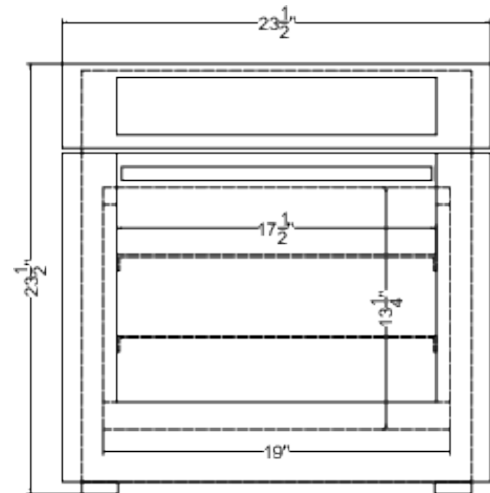

### Highlights:

Perfectly sized at 24" for an easy fit in smaller kitchen spaces

Large 2.5 cu.ft of interior space

True Convection setting to ensure even heating throughout the interior

### Product Features:

24" Wide 220V Wall Oven	Electric wall oven sized for 23.6" H x 22" W cutouts
Large capacity	Spacious 2.5 cu.ft. interior to fit an assortment of medium to large dishes
Touch control panel	Easy-to-use touch controls offer intuitive cooking
True Convection setting	Allows you to activate an element around the convection fan to improve air circulation and ensure fast, even heating throughout the entire oven interior
Convection function	Convection fan can be used with both the bake and roast functions for a more even cooking performance
Bottom heater function	A concealed lower element can be used to keep cooked food warmed within 150-500°F
Radiant grilling function	Top heat/broil setting can be used as double grilling with or without the fan, with a temperature range alloweable of 350-500°F
Defrost setting	No-heat function will let the fan run for quicker and efficient thawing of frozen foods
Cooking timer	Programmable timer function lets you schedule your cooking to run for up to 9 hours

## SEW24SSX Specifications:

Overview	
Nominal Height	24.0" (61 cm)
Height of Cabinet	23.5" (60 cm)
Nominal Width	24.0" (61 cm)
Width	23.5" (60 cm)
Depth	22.88" (58 cm)
Depth with Handle	24.63" (63 cm)
Depth with door at 90°	40.0" (102 cm)
Capacity	2.5 cu.ft. (71 L)
Door	Glass/SS
Cabinet	-
US Electrical Safety	CSA
Amps	20.0
Voltage/Frequency	220 V AC/60 Hz
Weight	83.5 lbs. (38 kg)
Parts & Labor Warranty	1 Year
UPC	761101106649
Electric Walloven	
Controls	Digital
Oven Light	Yes
Cooking Timer	Yes
Digital Clock	Yes
Temperature Range	150-500°F
Cleaning Type	Manual
Oven Rack Qty	2
Oven Window	Yes
Interior Height	13.25" (34 cm)
Interior Width	17.5" (44 cm)
Interior Depth	15.75" (40 cm)
Cutout Height	23.6" (60 cm)
Cutout Width	22.0" (56 cm)
Cutout Depth	24.7" (63 cm)

Top View

Front View