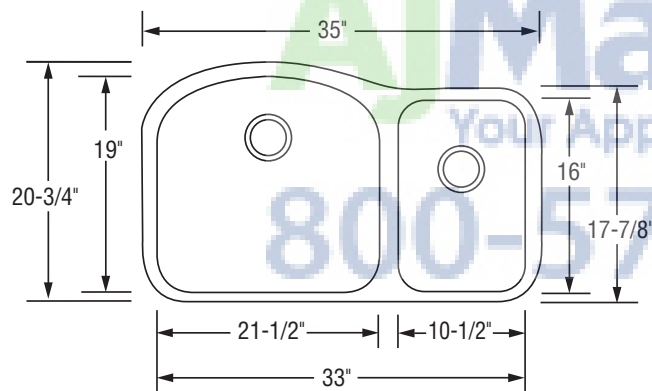

Reverse Model Available

Model **FRG-3521** is available with reverse bowls.
Specify model **FRG-3521-R**.

Complies with ASME A112.19.3-2000