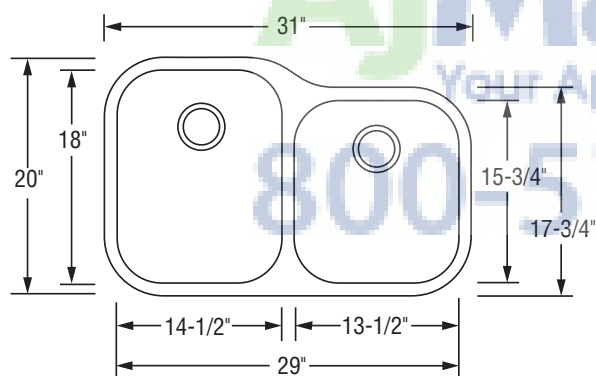

Reverse Model Available

Model **FRG-3221** is available with reverse bowls.
Specify model **FRG-3221-R**.

Complies with ASME A112.19.3-2000