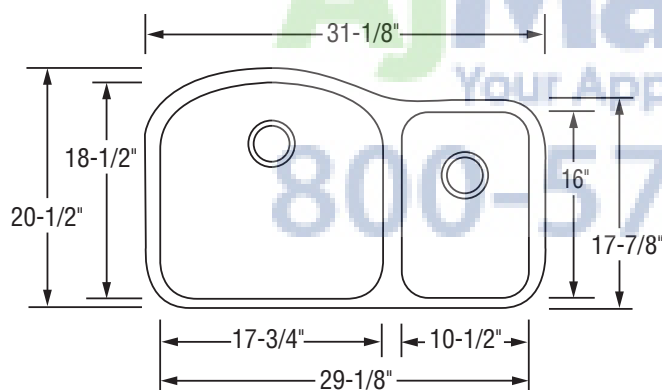

FRIGIDAIRE®

1-888-999-4832

FRG-3220

18 Gauge 304 Stainless Steel
Double Bowl Undermount Sink

Dimensions

- Overall Size: 31-1/8" x 20-1/2"
- Left Bowl: 17-3/4" x 18-1/2"
- Right Bowl: 10-1/2" x 16"
- Drain Opening: 3-1/2"

Reverse Model Available

Model **FRG-3220** is available with reverse bowls.
Specify model **FRG-3220-R**.

Sink Strainer

Complies with ASME A112.19.3-2000