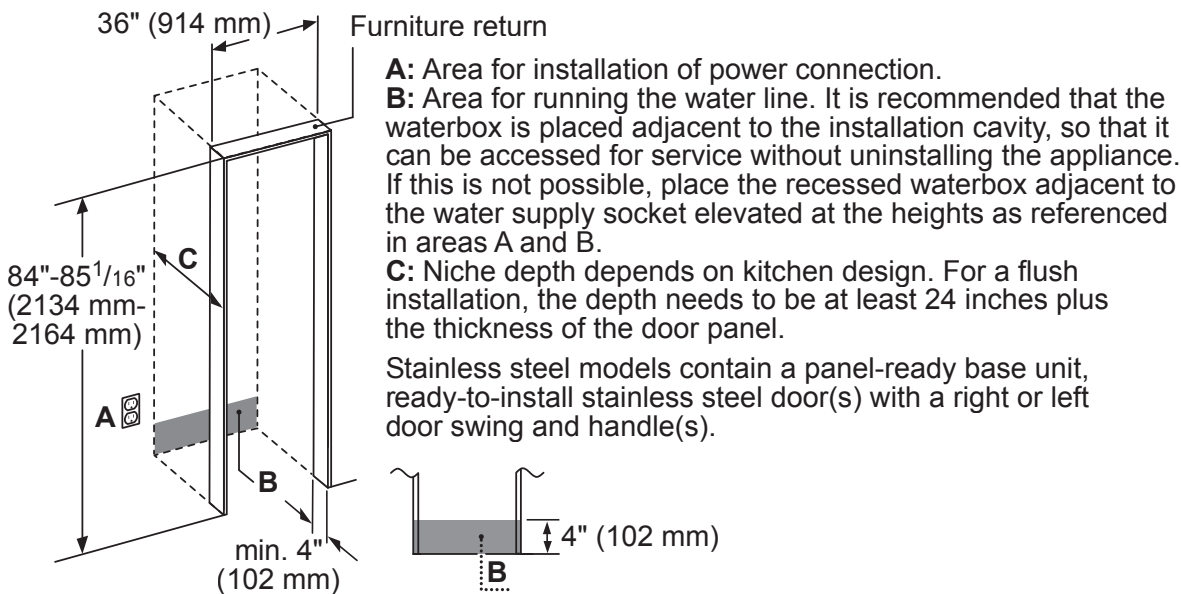

DIMENSIONS & WEIGHT

Appliance Dimensions (H x W x D) (in.)	83 3/4"* x 35 3/4" x 24"
Required Cutout Size (H x W x D) (in.)	84" x 36" x 25"
Net / Gross Weight (lbs)	468 / 510 lbs

EFFICIENCY

ENERGY STAR® Qualified	Yes
Annual Energy Consumption	579 kWh

*Height adjustable + / -1/2" (+ / -13 mm)

T36IT905NP

36-INCH BUILT-IN FRENCH DOOR BOTTOM FREEZER

FREEDOM® COLLECTION, PANEL-READY

WARRANTY

Limited, Entire Appliance, Parts and Labor on Any Part of the Refrigerator that Fails Because of a Manufacturing Defect	2 Year
Limited Warranty for Sealed Refrigeration System*; Parts and Labor	3rd to 6th Year
Limited Warranty for Sealed Refrigeration System*; Parts Only	7th to 12th Year
Limited Warranty for Stainless Steel Rust-Through	Lifetime

*Sealed refrigeration system includes compressor, evaporator, condenser, dryer / strainer and connection tubing

CUTOUT DIMENSIONS

TOP VIEW CLEARANCE