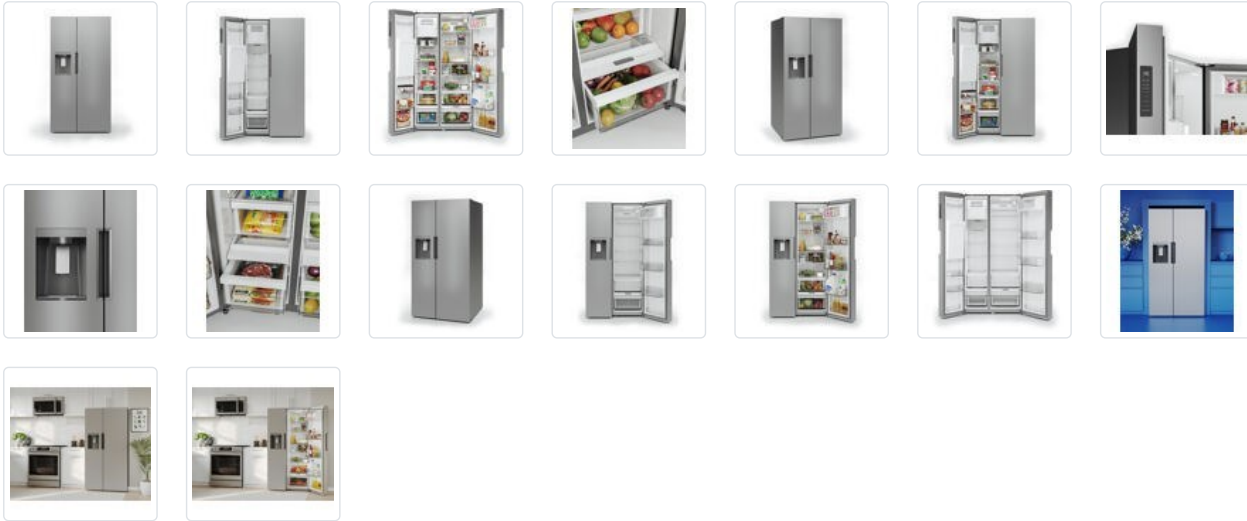

Midea / MRS26D5AST

26 CF Side-by-Side, Pocket Handle, Dispenser

Keep your favorite refrigerated and frozen foods at eye level with our large-capacity side-by-side refrigerator/freezer. A convenient door dispenser delivers water, cubed or crushed ice while premium glass shelves let you more easily find what you're looking for while making cleanup a breeze. Elegant LED lighting provides maximum visibility while consuming less energy.

- 26-cu. ft. refrigerator
- Minimal external dispenser for filtered water, crushed or cubed ice
- Stealth Mode allows back-lit icons to only be visible when activated
- Hidden temperature controls are easily accessible
- Pocket handle design and hidden hinges provide a sleek exterior finish
- Glass shelves provide a premium look
- Enclosed drawer compartments for simple organization
- Interior LED lighting provide ample illumination of the refrigerator and freezer compartments

Midea / MRS26D5AST

26 CF Side-by-Side, Pocket Handle, Dispenser

ITEM DETAILS

Category	Refrigerators
Color	Stainless
UPS Shippable	N
Shipping Weight	311
UPC Code	810040942471
Country of Origin	TH-Thailand
Product Dimensions English	Depth with door open 90-degrees: 40.9 inches Width with door fully open: 61.4 inches