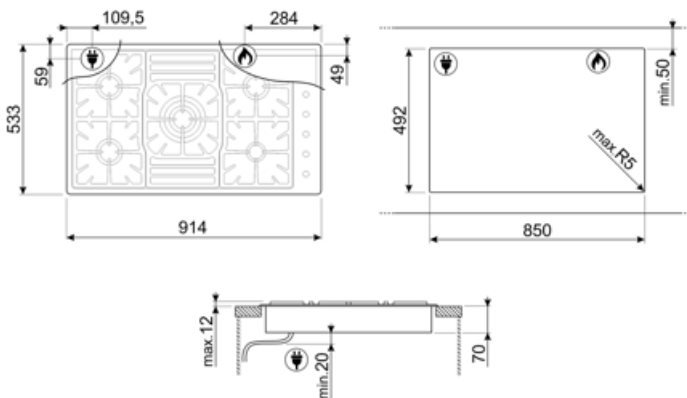

UR

Front-left - Gas - Semi Rapid - 1.8 kW

Rear-left - Gas - Semi Rapid - 1.8 kW

Central - Gas - UR - 4 kW

Rear-right - Gas - Semi Rapid - 1.8 kW

Front-right - Gas - AUX - 1.05 kW

Gas safety valves   Yes   **Automatic Ignition**   Yes

Accessories Included

Cast iron wok support   1

Electrical Connection

Electrical connection rating (W)	1 W	Frequency (Hz)	50/60 Hz
Voltage (V)	100-120 V	Power supply cable length	47 1/4 "
Type of electric cable	Single phase	Plug	B

Gas Connection

Gas Type	G20 Natural gas	Other gas nozzles included	G30 GPL Liquid gas
Gas connection	Cilindrical	Gas connection rating (W)	9500 W