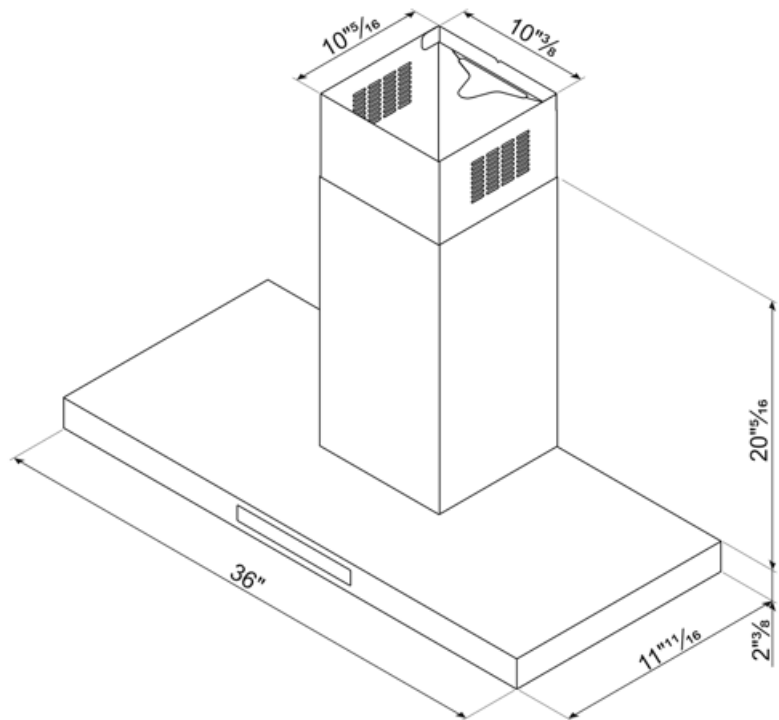

Technical Features

No. of lights	2	No. of filters	3
Lighting	LED	Anti-grease filters	Aluminum
Light power	1.3 W	Filter replacement indicator	Yes
Dimmable light	Yes	Vent outlet	5 7/8 "
Light color temperature scale (°K)	3000 °K	Minimum distance from gas cooktop	750 "
Maximum extraction capacity at free mode	553.5 CFM	Minimum distance from electric cooktop	650 "
Motor power	350 W	Non-return valve	Yes

Compatible Accessories

FLT6U

KITCEKBT

Chimney extension, dimensions 261,5 * 260 * 830 mm suitable for T-shape hood KBT* & KBCT*, max height 1380 mm Stainless Steel

Alternative products

KBTU36AN

Color: Anthracite