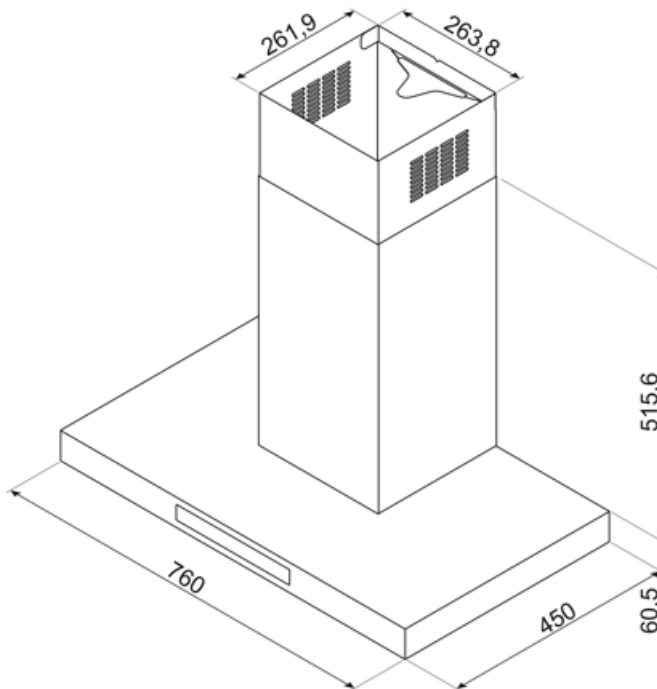

□	□

Accessories Included

Tube reduction Yes

Electrical Connection

Plug	(B) NEMA 5-15P	Frequency (Hz)	60 Hz
Voltage	110-127 V	Power supply cable length	1500 "

Also available

Alternative colours available Matt white, Matt Black