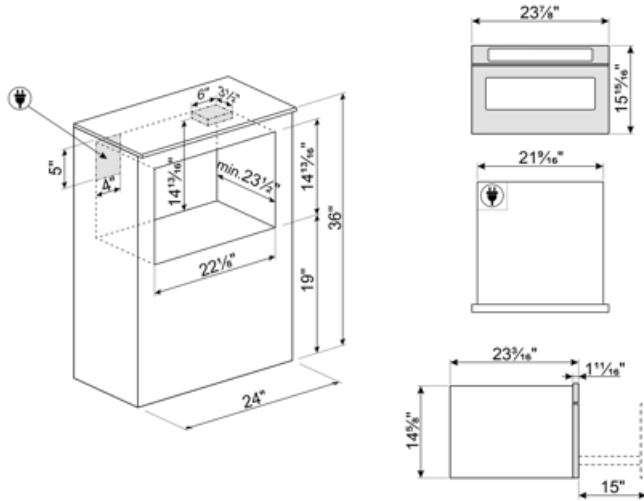

Options

Timer	Electronic	Child safety lock	Yes
End-of-cooking acoustic alarm	Yes		

Technical Features

Cavity material	SGCC painted	Microwave door protection screen	Yes
No. of lights	1	Microwave stops when door is opened	Yes
Lighting	Incandescent	Inner cavity dimensions (HxWxD)	439x424x200 mm
Ceramic base	Yes	Microwave effective power	1000 W
Total no. of door glasses	1		

Electrical Connection

Nominal power 1500 W
Current 14 A
Voltage 120 V

Frequency 60 Hz
Power cord length 51 3/16 "

Symbols glossary

- | | | | |
|--|---|---|--|
|  | Surfaceplus ceramic base: Surfaceplus ceramic base for a microwave oven - no turntable required, and the whole surface can be used for cooking. |  | Child lock: some models are fitted with a device to lock the programme/cycle so it cannot be accidentally changed. |
|  | Microwave energy shortens cooking times dramatically and produces energy savings. |  | Defrost by time: with this function the time of thawing of foods are determined automatically. |
|  | Defrost by weight: With this function the defrosting time is determined |  | Microwave: Penetrating straight into the food, microwaves cook very quickly and with considerable energy savings. Suitable for cooking without fat, they are also able to thaw and heat food without altering its original appearance and aroma. The microwave function can also be combined with conventional functions with all the resulting advantages. Ideal for all types of food. |
|  | Touch controls: Easy to use touch controls allow the appliance to be programmed at the touch of a button. | | |