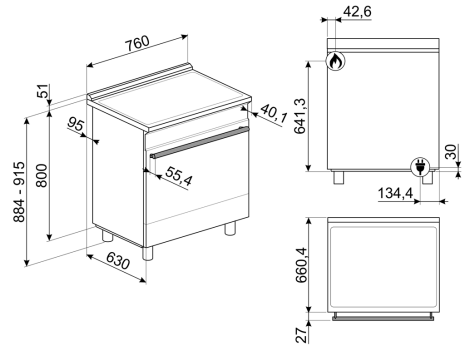

SPR30UGGAN

Product dimension drawing

Compact- design cooker with gas oven and gas hob: efficient and responsive, the visible heat source allows total control and choice of the right intensity.

Features

Gas hob - Gas provides permanent control of the heat source and the temperature change is immediate

Touch control - Easy and intuitive timer setting with a single touch

Tangential cooling - New cooling system with tangential fan and airflow from the door to the splashback

Soft close - The door is equipped with a specific system for silent closing

Cooktop technical features

Cooking zones	4
Front-left - 3510 W	
Rear-left - 2930 W	
Rear-right - 2930 W	
Front-right - 5270 W	
Burner caps	Enameled matte black
Automatic gas ignition	Yes
Gas safety valves	Yes

Accessories

GRM
Coffee machine support

GT3T
Total-extraction telescopic guides

KITTKSPR30
Plinth, 3 sides, 900mm, SPR cookers 30", black

PALPZ
Pizza shovel with fold away handle

WOKGHU
Cast-iron wok support

Color option

SPR30UGGX
Color: Stainless steel