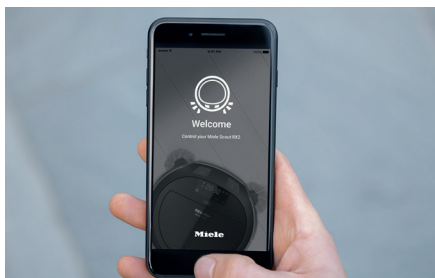

Mobile Control