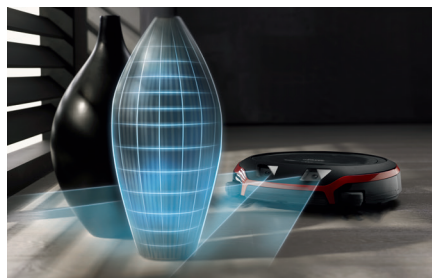

3D Smart Navigation