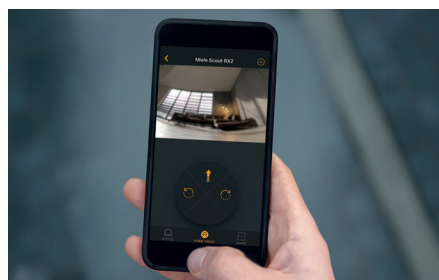

Additional

- Remote Control
- Furniture Protection Technology
- 2-Year Warranty

Mobile Control + Home Vision