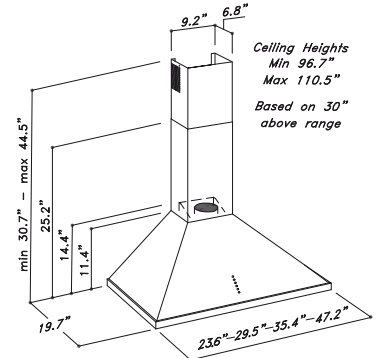

# SUE1

\* Sizes 24" , 30" and 36" are also available in SUE Version

SUE 1

- Motor: 295 CFM  
Aluminium die-cast motor housing
- Noise level: 57 dBA /4,2 sones
- Lighting: 2 x 20 W halogen lamp
- Control panel: control 3 speed push button + light switch

- Grease filter: anodized aluminium (5+1 layers)  
: stainless steel baffle filter optional - LBR
- Air Outlet: 6" round

**- Accessories:**

- Stainless steel baffle filter - LBR 60084999999
- Charcoal filters
- KF2 (order 1 pc for 24" , 30" and 36" version and 2 pcs for 48" version) 60071099999
- Air Deviator:Def 1 75051600199
- Flue extension 36" CE1 20001101120

SUE 1 24" 00911012301  
SUE 1 30" 00911012401  
SUE 1 36" 00911012601