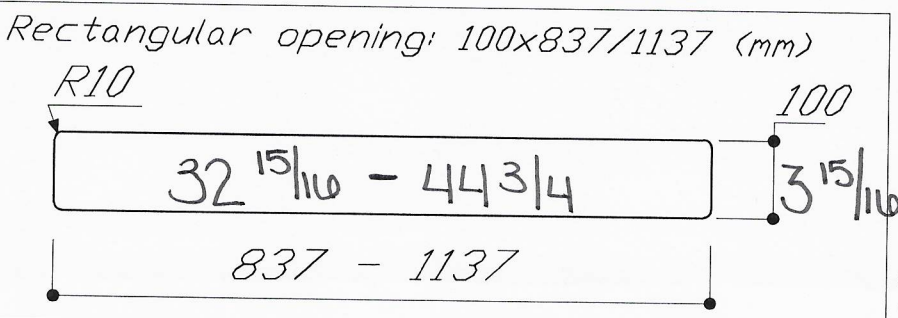

\* accessory outlet  $\text{Ø}200\text{mm}$

Metric to inch Conversion

SUDD2L-Stone  
W/External Motor