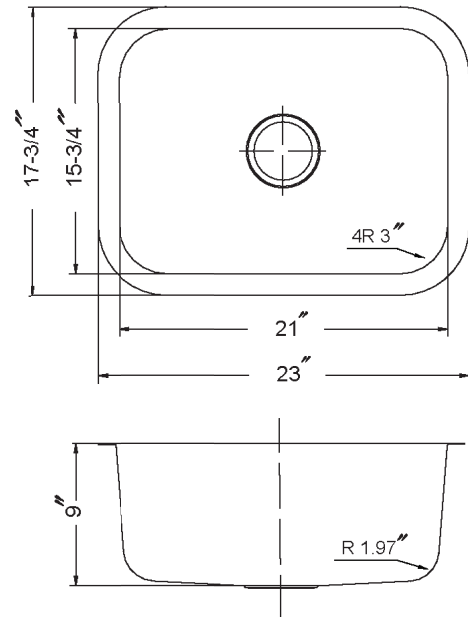

### Undermount Single Bowl Model STS-1300

STS-1300

#### FEATURES

- Premium grade T-304 stainless steel
- 9" depth • 18 gauge
- StoneGuard™ undercoating over Super-Silencer pad
- Lustrous satin with highlighted rim
- Fits 30" sink base • 3-1/2" drain opening
- Supplied with cutout template, fasteners and instructions
- cUPC® Listed
- 10 year Warranty

#### OPTIONAL ACCESSORIES

Bottom Grid: BG-2500

Cutting Board : CB-2500

Rinsing Basket: RB-2500

Strainer: 190-9180

OVERALL DIMENSIONS	EACH BOWL	CUTOUT SIZE	PACKAGING*	WEIGHT*
23" x 17-3/4"	21" x 15-3/4"	See Template	1/16/20 pcs.	13/240/250 lbs.