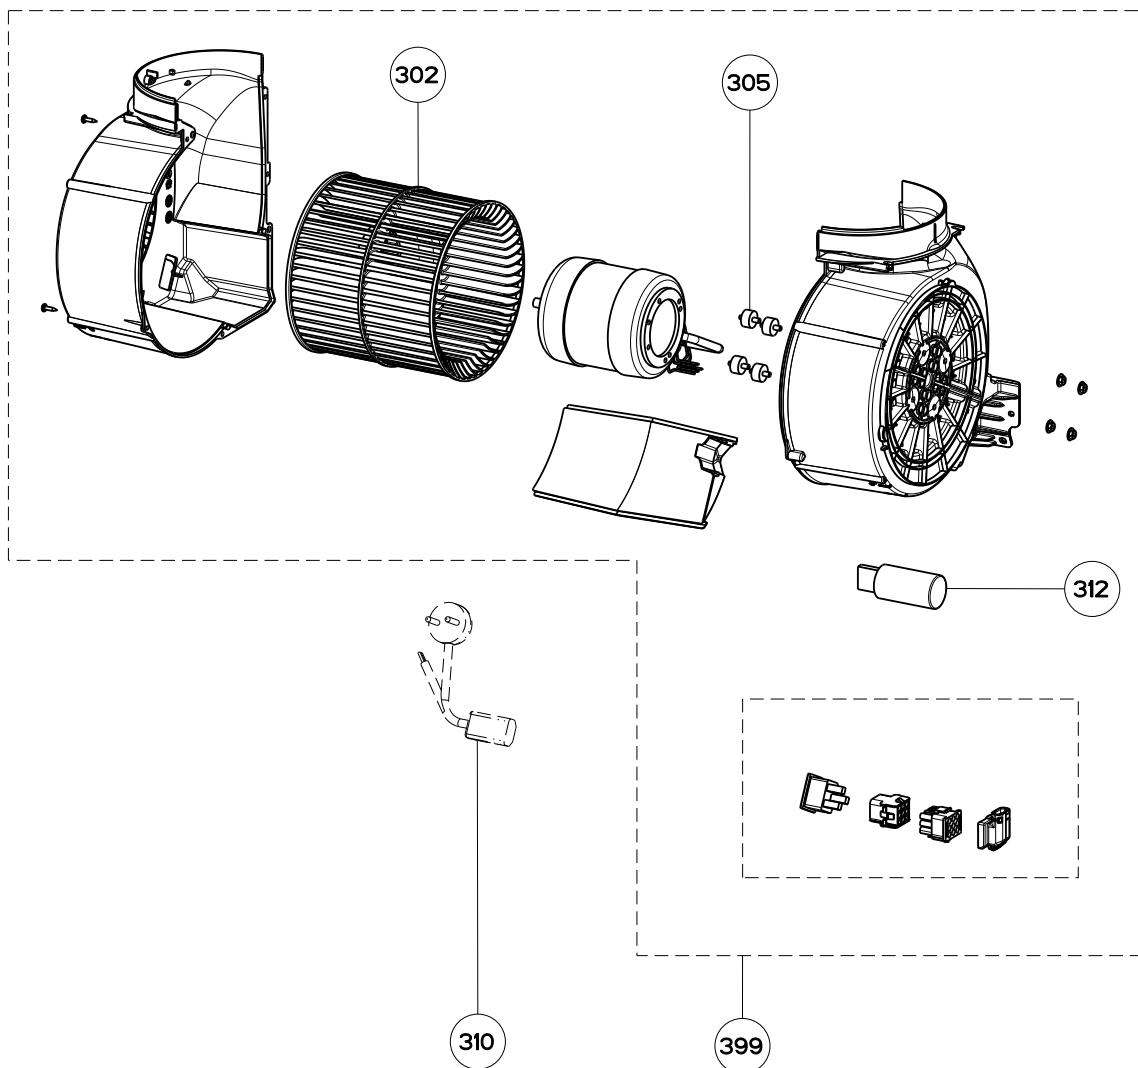

STILO 2019 SSV

switch components

	Model Number	STIL24SSV	STIL30SSV	STIL36SSV	STIL48SSV	STIL30BSV	STIL36BSV	
Key	Description	24 Stainless	30 Stainless	36 Stainless	48 Stainless	30 Black SS	36 Black SS	Qty Req.
101	Button Kit	133.0380.478	133.0380.478	133.0380.478	133.0380.478	133.0568.387	133.0568.387	1
190	Control board kit	133.0524.811	133.0524.811	133.0524.811	133.0524.811	133.0524.811	133.0524.811	1

STILO 2019 SSV

motor components

	Model Number	STIL24SSV	STIL30SSV	STIL36SSV	STIL48SSV	STIL30BSV	STIL36BSV	
Key	Description	24 Stainless	30 Stainless	36 Stainless	48 Stainless	30 Black SS	36 Black SS	Qty Req.
302	Impeller	133.0052.799	133.0052.799	133.0052.799	133.0052.799	133.0052.799	133.0052.799	1
305	Rubber Motor Mount	133.0051.604	133.0051.604	133.0051.604	133.0051.604	133.0051.604	133.0051.604	1
310	Power Cord	133.0381.468	133.0381.468	133.0381.468	133.0381.468	133.0381.468	133.0381.468	1
312	Capacitor 25 MF	133.0060.648	133.0060.648	133.0060.648	133.0060.648	133.0060.648	133.0060.648	1
399	Motor Group	133.0554.637	133.0554.637	133.0554.637	133.0554.637	133.0554.637	133.0554.637	1