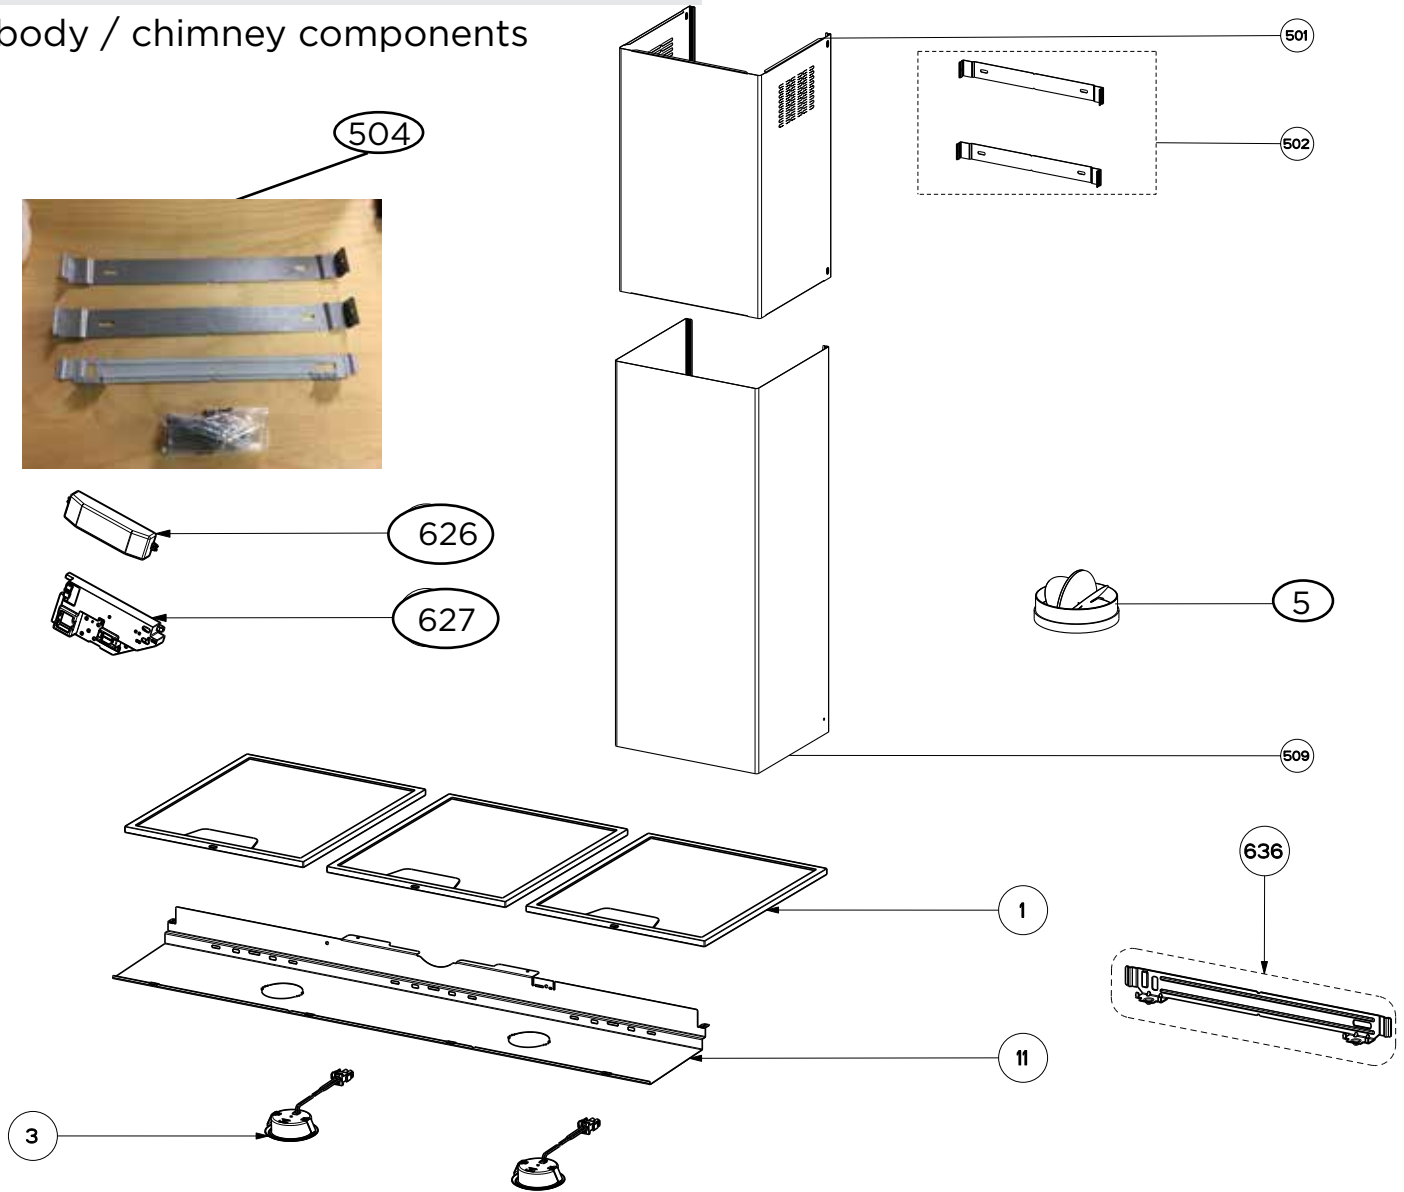

STILO 2019 SSV

body / chimney components

	Model Number	STIL24SSV	STIL30SSV	STIL36SSV	STIL48SSV	STIL30BSV	STIL36BSV	
Key	Description	24 Stainless	30 Stainless	36 Stainless	48 Stainless	30 Black SS	36 Black SS	Qty Req.
1	Grease Filters	133.0181.884	133.0381.635	133.0181.884	133.0181.884	133.0568.385	133.0368.125	2 (24,30), 3 (36), 4 (48)
3	LED Lights	133.0289.829	133.0289.829	133.0289.829	133.0289.829	133.0289.829	133.0289.829	2 (24,30,36), 3 (48)
5	Damper	133.0055.994	133.0055.994	133.0055.994	133.0055.994	133.0055.994	133.0055.994	1
11	Lamp Support	133.0182.374	133.0182.375	133.0182.376	133.0182.377	NA	NA	1
501	Upper Chimney	133.0433.856	133.0433.856	133.0433.856	133.0433.856	133.0568.444	133.0568.444	1
502	Chimney Brackets	133.0046.952	133.0046.952	133.0046.952	133.0046.952	133.0046.952	133.0046.952	1
504	Hardware Kit	133.0474.335	133.0474.335	133.0474.335	133.0474.335	133.0474.335	133.0474.335	1
509	Lower Chimney	133.0326.976	133.0326.976	133.0326.976	133.0326.976	133.0568.445	133.0568.445	1
626	Transformer	133.0374.938	133.0374.938	133.0374.938	133.0374.938	133.0374.938	133.0374.938	1
627	Transformer Support	133.0182.439	133.0182.439	133.0182.439	133.0182.439	133.0182.439	133.0182.439	1
636	Canopy Wall Brackets	133.0200.466	133.0200.466	133.0200.466	133.0200.466	133.0200.466	133.0200.466	1

STILO 2019 SSV

switch components

	Model Number	STIL24SSV	STIL30SSV	STIL36SSV	STIL48SSV	STIL30BSV	STIL36BSV	
Key	Description	24 Stainless	30 Stainless	36 Stainless	48 Stainless	30 Black SS	36 Black SS	Qty Req.
101	Button Kit	133.0380.478	133.0380.478	133.0380.478	133.0380.478	133.0568.387	133.0568.387	1
190	Control board kit	133.0524.811	133.0524.811	133.0524.811	133.0524.811	133.0524.811	133.0524.811	1