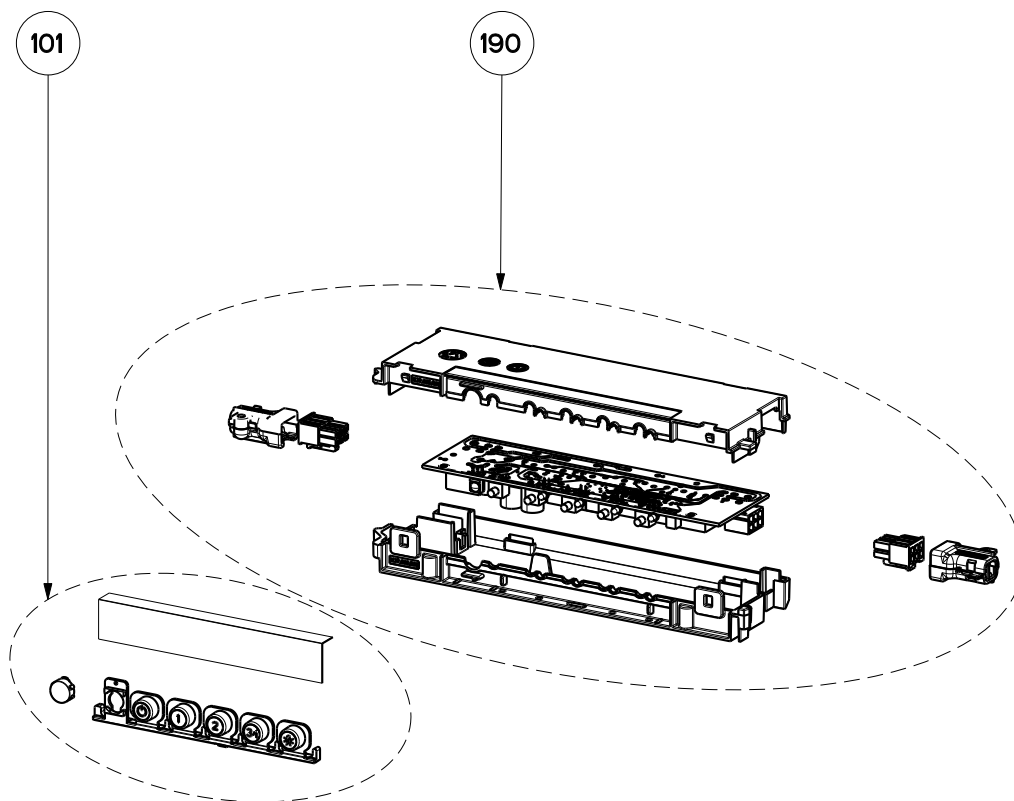

STILO 2019 SSV

body / chimney components

	Model Number	STIL24SSV	STIL30SSV	STIL36SSV	STIL48SSV	STIL30BSV	STIL36BSV	
Key	Description	24 Stainless	30 Stainless	36 Stainless	48 Stainless	30 Black SS	36 Black SS	Qty Req.
1	Grease Filters	133.0181.884	133.0381.635	133.0181.884	133.0181.884	133.0568.385	133.0368.125	2 (24,30), 3 (36), 4 (48)
3	LED Lights	133.0289.829	133.0289.829	133.0289.829	133.0289.829	133.0289.829	133.0289.829	2 (24,30,36), 3 (48)
5	Damper	133.0055.994	133.0055.994	133.0055.994	133.0055.994	133.0055.994	133.0055.994	1
11	Lamp Support	133.0182.374	133.0182.375	133.0182.376	133.0182.377	NA	NA	1
501	Upper Chimney	133.0433.856	133.0433.856	133.0433.856	133.0433.856	133.0568.444	133.0568.444	1
502	Chimney Brackets	133.0046.952	133.0046.952	133.0046.952	133.0046.952	133.0046.952	133.0046.952	1
504	Hardware Kit	133.0474.335	133.0474.335	133.0474.335	133.0474.335	133.0474.335	133.0474.335	1
509	Lower Chimney	133.0326.976	133.0326.976	133.0326.976	133.0326.976	133.0568.445	133.0568.445	1
626	Transformer	133.0374.938	133.0374.938	133.0374.938	133.0374.938	133.0374.938	133.0374.938	1
627	Transformer Support	133.0182.439	133.0182.439	133.0182.439	133.0182.439	133.0182.439	133.0182.439	1
636	Canopy Wall Brackets	133.0200.466	133.0200.466	133.0200.466	133.0200.466	133.0200.466	133.0200.466	1

STILO 2019 SSV

switch components

	Model Number	STIL24SSV	STIL30SSV	STIL36SSV	STIL48SSV	STIL30BSV	STIL36BSV	
Key	Description	24 Stainless	30 Stainless	36 Stainless	48 Stainless	30 Black SS	36 Black SS	Qty Req.
101	Button Kit	133.0380.478	133.0380.478	133.0380.478	133.0380.478	133.0568.387	133.0568.387	1
190	Control board kit	133.0524.811	133.0524.811	133.0524.811	133.0524.811	133.0524.811	133.0524.811	1