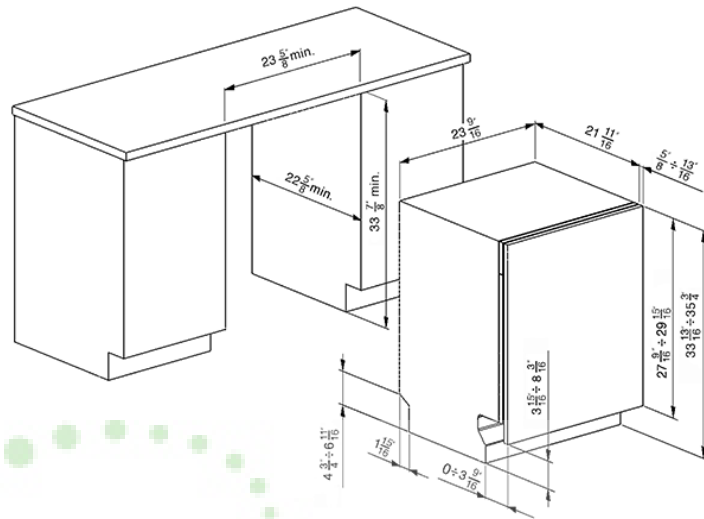

Fully integrated 24" dishwasher
EAN13: 8017709192150

- Full size tub • Hidden electronic control panel • Accepts custom panel • Self-balancing door • 10 wash cycles including Crystal washing, • **Economy cycle and Speed** • Sanitation • Condenser drying • Stainless steel tub and filter • Concealed heating element • Half flexible load • Delay timer (up to 9 hours) • 5 temperatures: 100°F, 113°F, 122°F, 149°F, 158°F • Salt and Rinse Aid refill indicators • **Orbital Wash system** • Complete water Leak Protection System • 13 place settings capacity • Silver baskets • Adjustable upper basket to accommodate plates up to 13 $\frac{3}{4}$ " in diameter • Height adjustable upper basket on 3 levels • 2 Cutlery baskets • Upper basket with central fixed racks • Lower basket with fixed racks • Noise level 49dB (A) • Energy star rated • Height leveling legs • Back feet adjustable from front • Voltage rating: 120V - 60Hz • Nominal power: 13 Amp - 1900W • Water usage: normal/short cycle: 3.54 / 1.72 gal.

Functions

Options

- KIT860XU - Stainless steel door panels with "Classic" style handle

800-570-3355