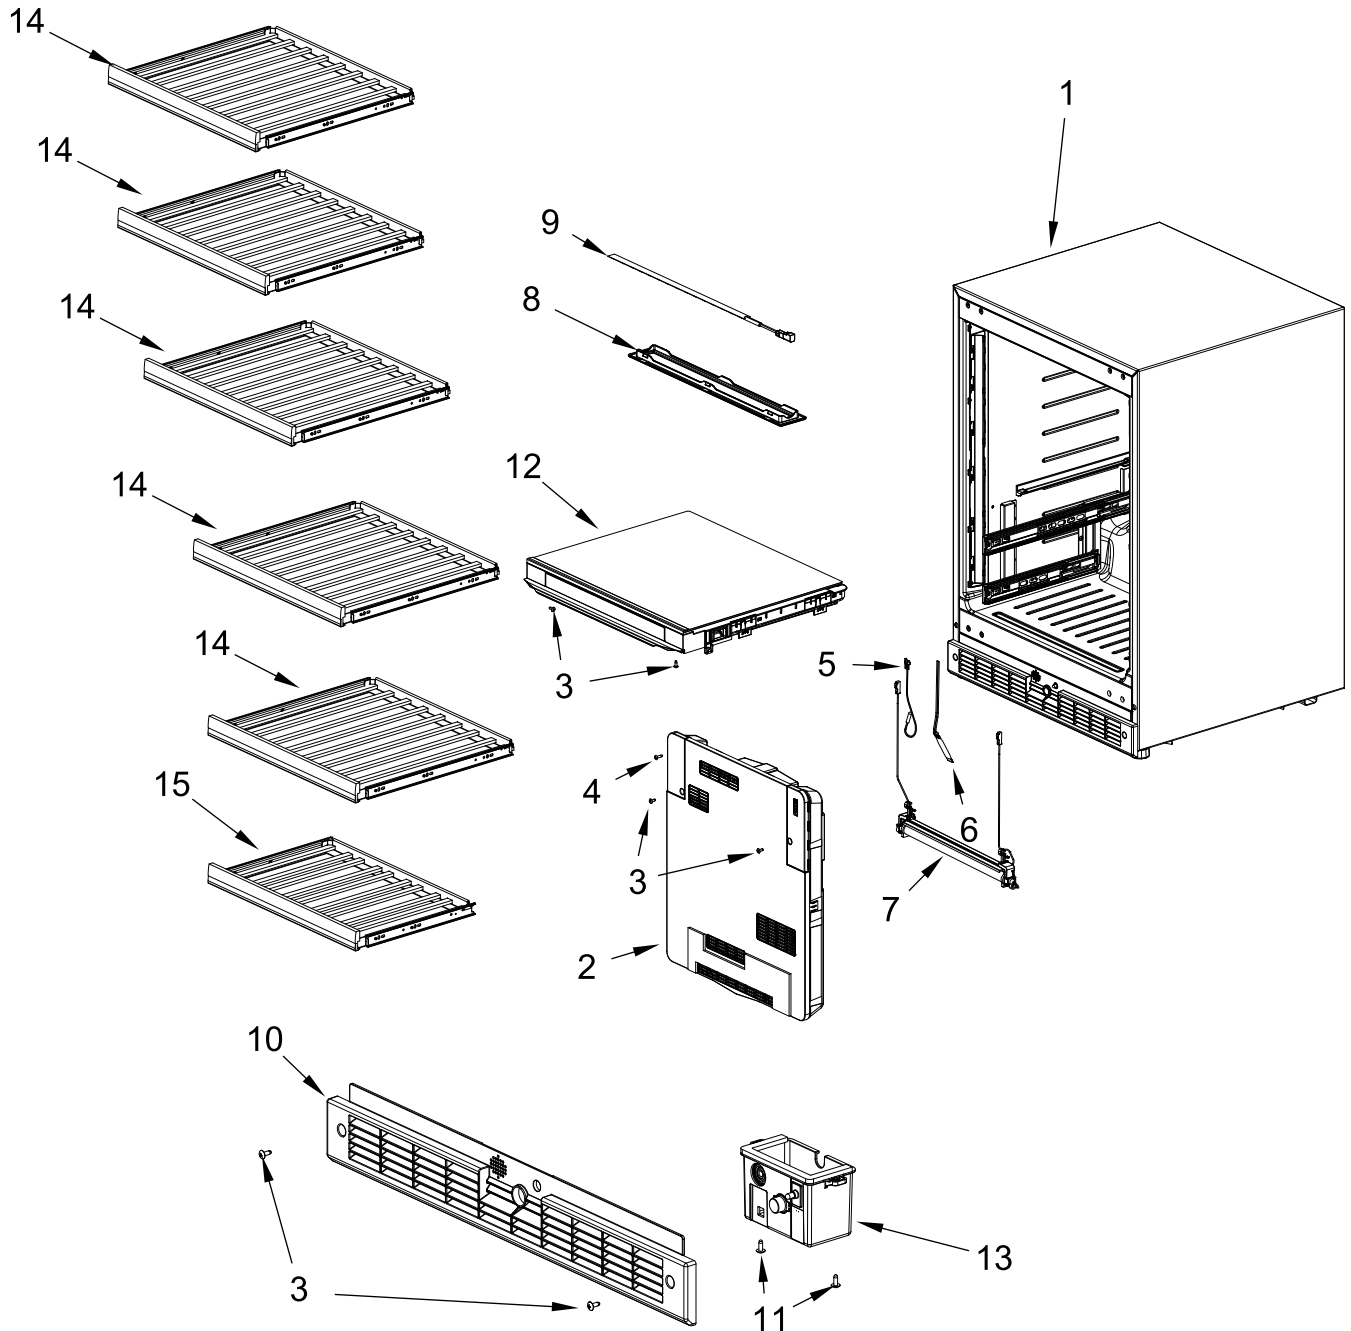

**KitchenAid®**

**24" Under Counter Beverage Center**

**MODELS:**

KUWL214KSB00 (Left Hinge) (Stainless)  
KUWR214KSB00 (Right Hinge) (Stainless)

# CABINET PARTS

# DOOR PARTS