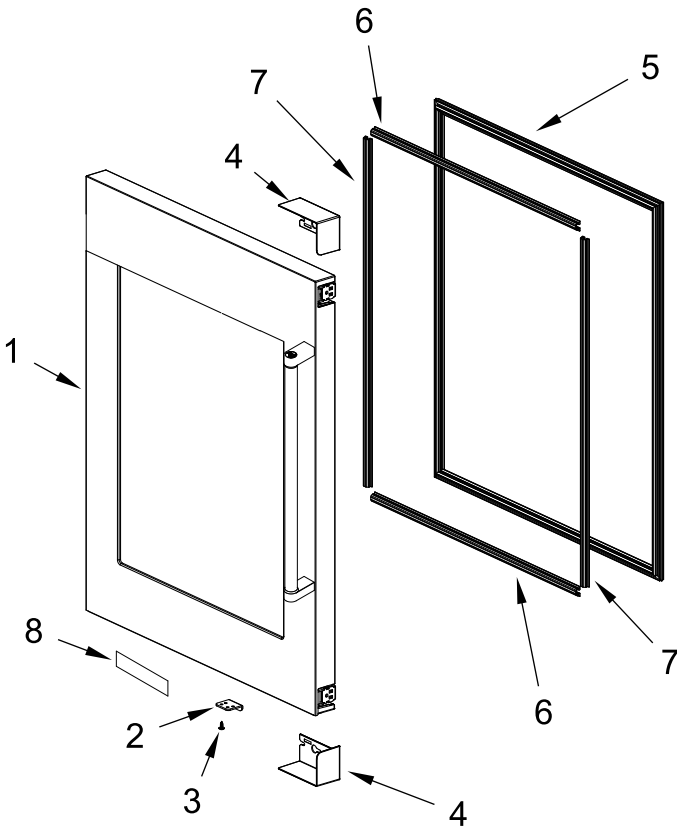

DOOR PARTS

DOOR PARTS

<u>Illus.</u> <u>No.</u>	<u>Part No.</u>	<u>Description</u>
1		Door Assembly
	W11532928	Left Hinge
	W11532919	Right Hinge
2	W11360659	Plate, Push
3	W11371095	Screw

<u>Illus.</u> <u>No.</u>	<u>Part No.</u>	<u>Description</u>
4		Cover, Door Hinge
	W11360661	Right Hinge (Top)/ Left Hinge (Bottom)
	W11360664	Right Hinge (Bottom)/ Left Hinge (Top)

<u>Illus.</u> <u>No.</u>	<u>Part No.</u>	<u>Description</u>
5	W11360668	Gasket, Door
6	W11360665	Gasket, Sash (Top/Bottom)
7	W11360666	Gasket, Sash (Side)
8	W10772910	Nameplate