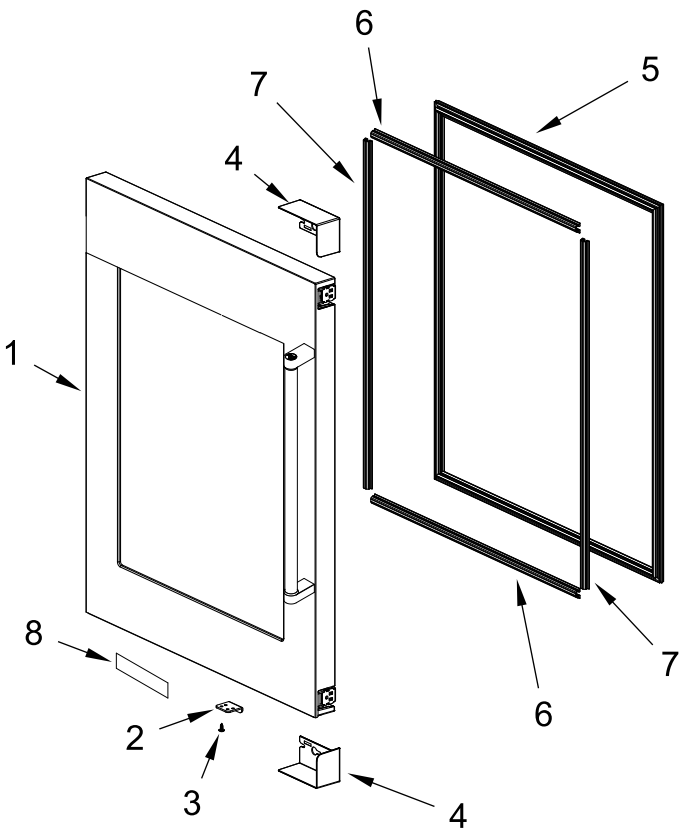

DOOR PARTS

DOOR PARTS

<u>Illus.</u> <u>No.</u>	<u>Part No.</u>	<u>Description</u>
1		Door Assembly
	W11532928	Left Hinge
	W11532919	Right Hinge
2	W11360659	Plate, Push
3	W11371095	Screw

<u>Illus.</u> <u>No.</u>	<u>Part No.</u>	<u>Description</u>
4		Cover, Door Hinge
	W11360661	Right Hinge (Top)/ Left Hinge (Bottom)
	W11360664	Right Hinge (Bottom)/ Left Hinge (Top)

<u>Illus.</u> <u>No.</u>	<u>Part No.</u>	<u>Description</u>
5	W11360668	Gasket, Door
6	W11360665	Gasket, Sash (Top/Bottom)
7	W11360666	Gasket, Sash (Side)
8	W10772910	Nameplate