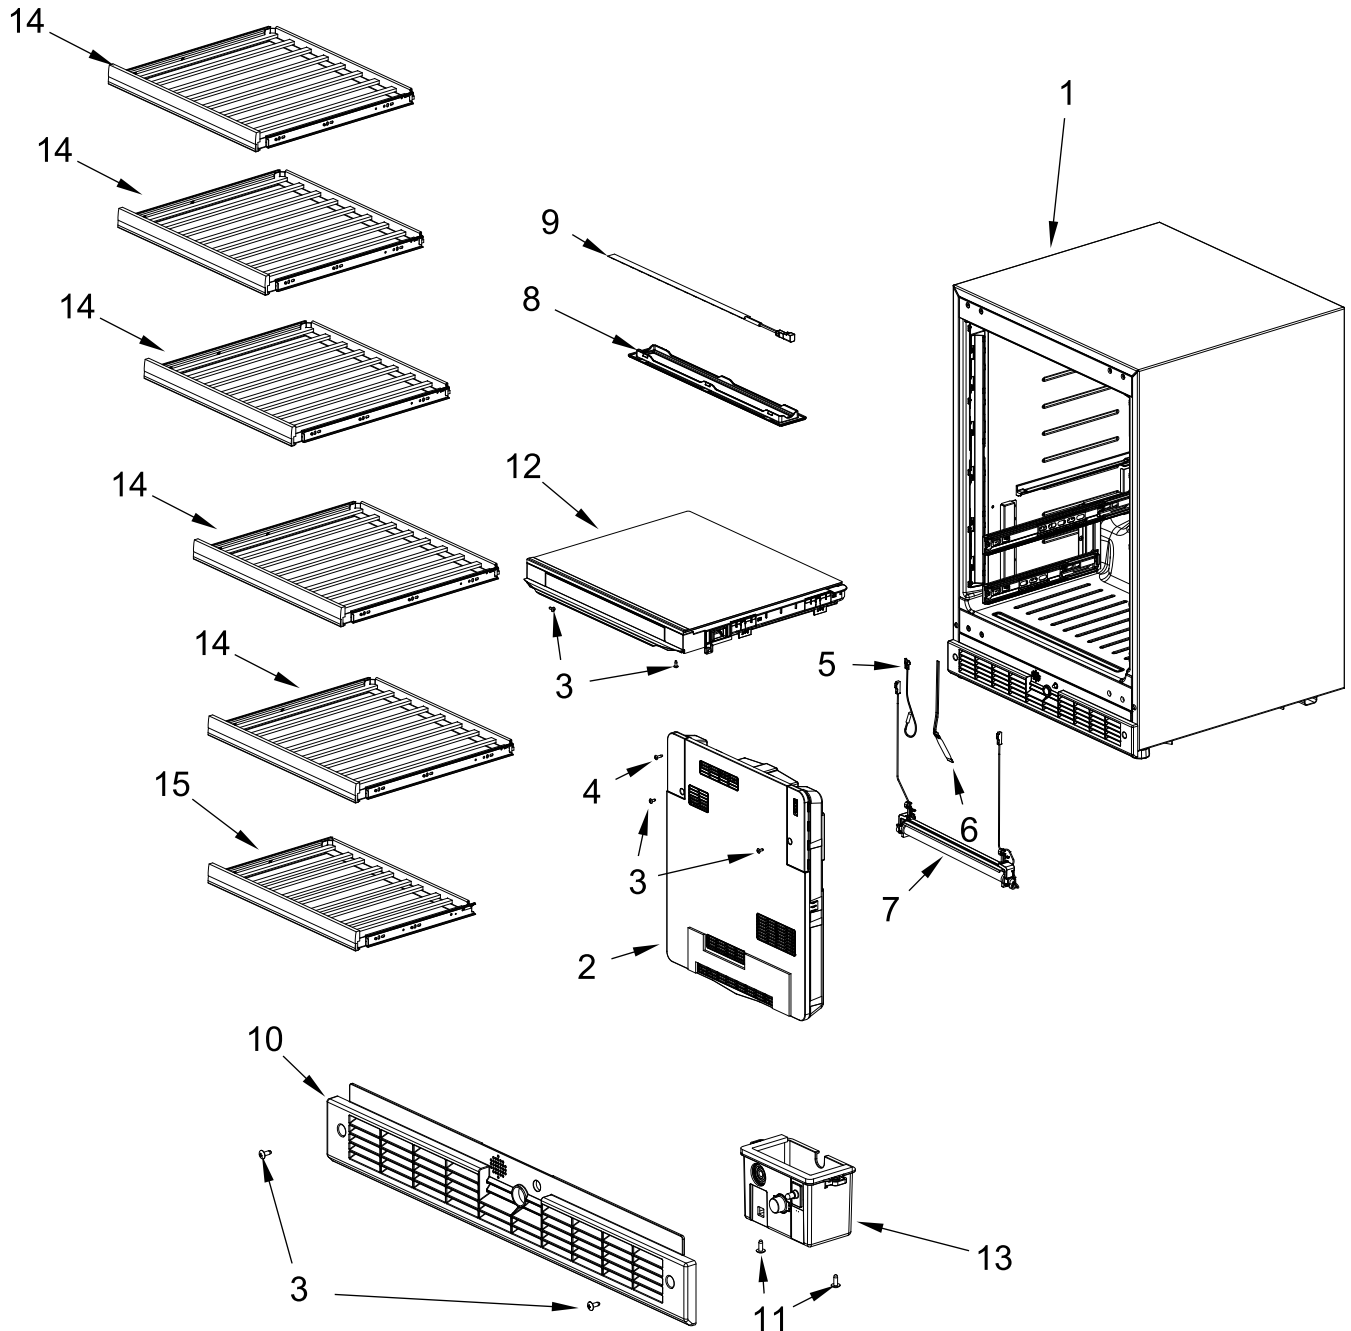

**KitchenAid®**

**24" Under Counter Beverage Center**

**MODELS:**

KUWL314KSS00 (Left Hinge) (Stainless)

KUWR314KSS00 (Right Hinge) (Stainless)

# CABINET PARTS

# DOOR PARTS