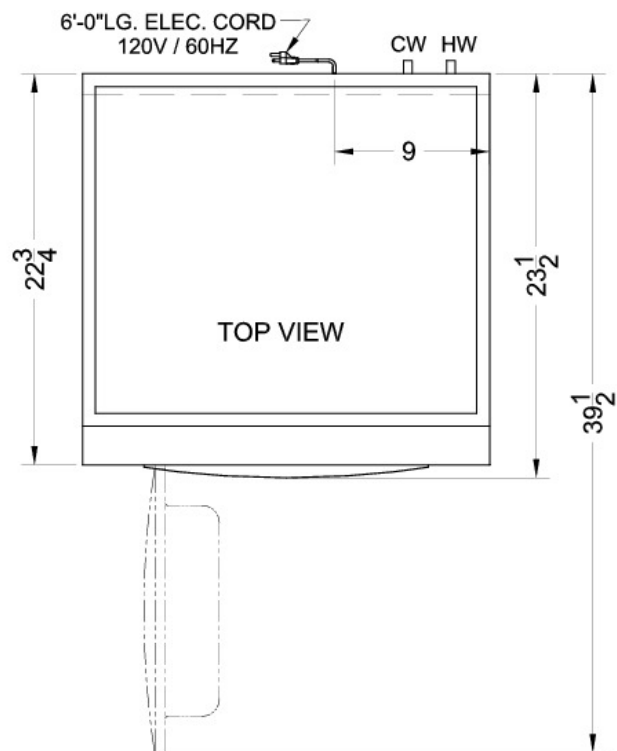

SPWD1800

33.63" x 23.38" x 23.5" (H x W x D)

24" wide washer/dryer combo for non-vented use, with 13 lb. wash capacity; replaces SPWD1470C

Highlights:

- 24" width is ideal for settings with limited space
- 13 lbs. wash capacity in 1.8 cu.ft. stainless steel drum
- Multiple wash cycles offer the perfect treatment for each fabric
- Intuitive controls with an LED readout

1.8 cu.ft. drum	Washes up to 13.2 lbs. and dries up to 6.6 lbs. in one cycle
Multiple fabric care wash cycles	Select Cotton, Synthetic, Wool, Silk, Quick, or Sport for the most appropriate wash
Stainless steel drum	Durable interior holds up load after load
LCD Display	Digital readout allows you to keep track of each cycle
Multiple spin speed settings	Choose from max, high, medium, or low to no spin
Multiple temperature settings	Wash/rinse temperature options include hot/cold, warm/warm, warm/cold, and cold/cold
Delay start option	Allows you to time your laundry for the ideal finish time
Detergent dispenser	Pull-out compartment for prewash, regular detergent, and fabric softener
Extra Rinse option	Adds an additional rinse cycle to your wash load
Prewash setting	Extra wash cycle is great for treating tough stains

Specifications:

Height	33.63"
Width	23.38"
Depth	23.5"
Capacity	1.8 cu.ft.
Shipping Weight	209.0 lbs.
Weight	196.0 lbs.
Canadian Electrical Safety	ETL-C
Amps	12.0
Voltage/Frequency	115 V AC/60 Hz
US Electrical Safety	ETL
Depth with door at 90°	39.5"
Style	Front Loading
Door Window	true
Control Type	Digital
Max Clothes Weight per Wash	13.2 lbs.
Leveling Legs	true
Number of Cycles	6
Dispenser Compartment	true
Max Drum Spin Speed	1000.0
Number of Dispensers	3
Parts/Labor Warranty	1 Year