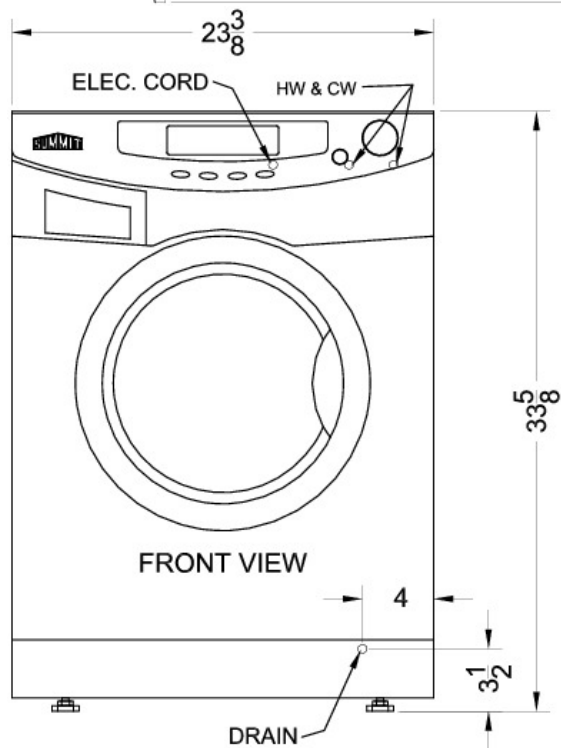

SPWD1800

33.63" x 23.38" x 23.5" (H x W x D)

24" wide washer/dryer combo for non-vented use, with 13 lb. wash capacity; replaces SPWD1470C

Highlights:

- 24" width is ideal for settings with limited space
- 13 lbs. wash capacity in 1.8 cu.ft. stainless steel drum
- Multiple wash cycles offer the perfect treatment for each fabric
- Intuitive controls with an LED readout

1.8 cu.ft. drum	Washes up to 13.2 lbs. and dries up to 6.6 lbs. in one cycle
Multiple fabric care wash cycles	Select Cotton, Synthetic, Wool, Silk, Quick, or Sport for the most appropriate wash
Stainless steel drum	Durable interior holds up load after load
LCD Display	Digital readout allows you to keep track of each cycle
Multiple spin speed settings	Choose from max, high, medium, or low to no spin
Multiple temperature settings	Wash/rinse temperature options include hot/cold, warm/warm, warm/cold, and cold/cold
Delay start option	Allows you to time your laundry for the ideal finish time
Detergent dispenser	Pull-out compartment for prewash, regular detergent, and fabric softener
Extra Rinse option	Adds an additional rinse cycle to your wash load
Prewash setting	Extra wash cycle is great for treating tough stains

Specifications:

Height	33.63"
Width	23.38"
Depth	23.5"
Capacity	1.8 cu.ft.
Shipping Weight	209.0 lbs.
Weight	196.0 lbs.
Canadian Electrical Safety	ETL-C
Amps	12.0
Voltage/Frequency	115 V AC/60 Hz
US Electrical Safety	ETL
Depth with door at 90°	39.5"
Style	Front Loading
Door Window	true
Control Type	Digital
Max Clothes Weight per Wash	13.2 lbs.
Leveling Legs	true
Number of Cycles	6
Dispenser Compartment	true
Max Drum Spin Speed	1000.0
Number of Dispensers	3
Parts/Labor Warranty	1 Year