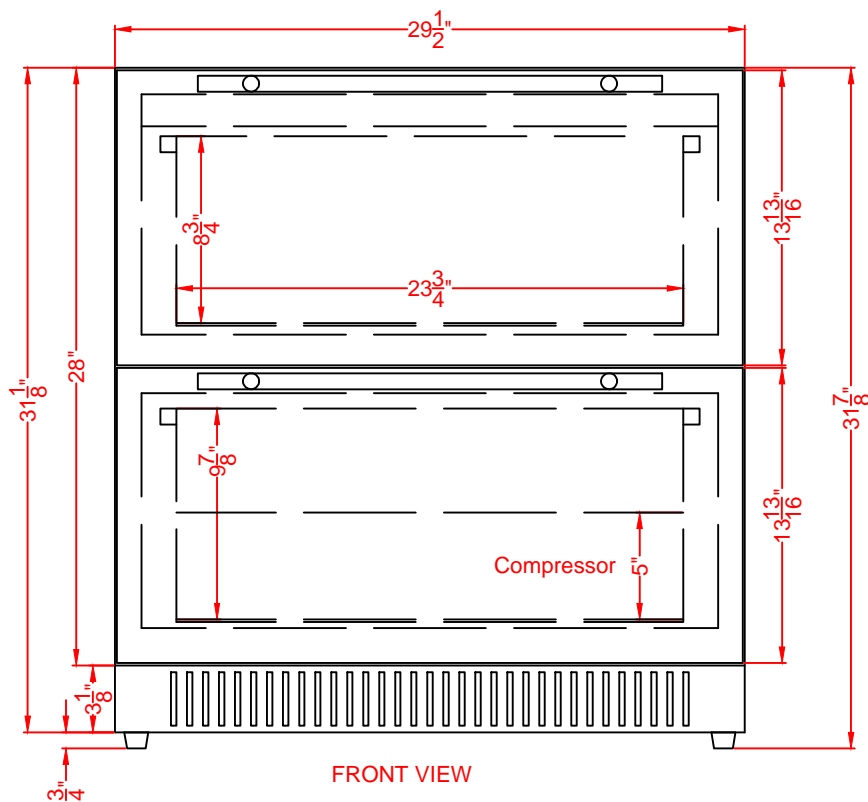

TOP VIEW

FRONT VIEW

SPR3032DADA
ADDRD30ADA
ADR30SSADA
LD302DADA
Drawer-Refrigerator
01/18/23

SUMMIT
 FELIX STORCH, INC.
www.summitappliance.com
 718-393-3900