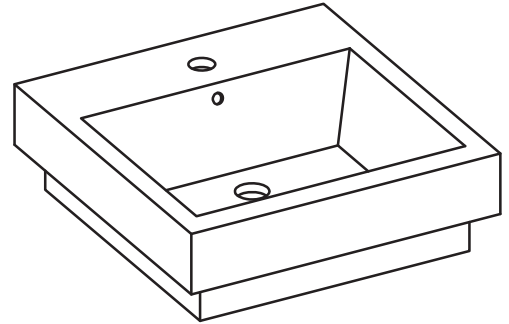

SOUTH BEACH 21 FOR MILANO

MILANO 21" CERAMIC SINK

FRONT VIEW

SIDE VIEW

TOP VIEW

FRONT VIEW

BACK VIEW

BACK VIEW