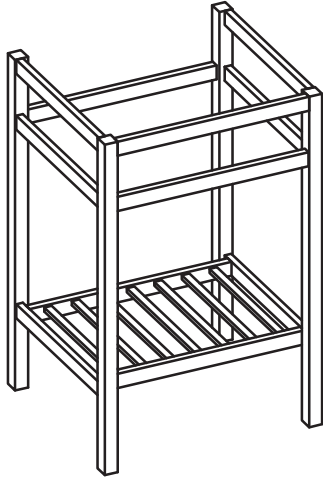

SOUTH BEACH 21 FOR MILANO

MILANO 21" CERAMIC SINK

FRONT VIEW

SIDE VIEW

TOP VIEW

FRONT VIEW

BACK VIEW

BACK VIEW