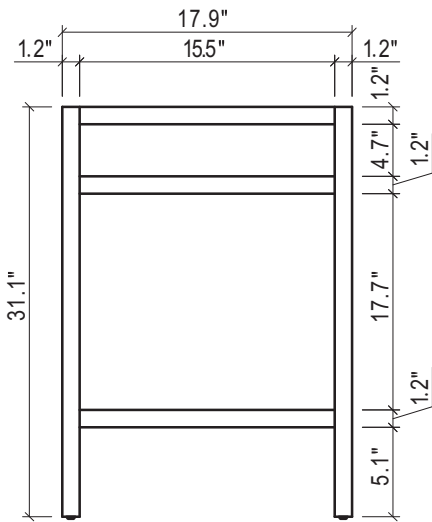

SOUTH BEACH 21 FOR MILANO

MILANO 21" CERAMIC SINK

FRONT VIEW

SIDE VIEW

TOP VIEW

FRONT VIEW

BACK VIEW

BACK VIEW