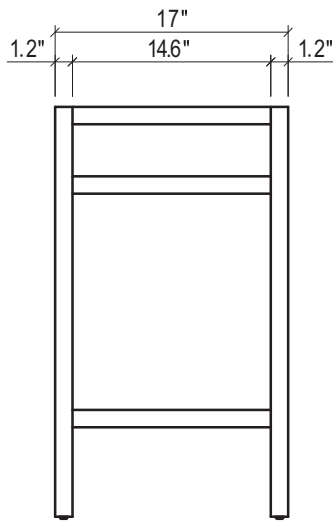

SOUTH BEACH 21 FOR MILANO

MILANO 21" CERAMIC SINK

FRONT VIEW

SIDE VIEW

TOP VIEW

FRONT VIEW

BACK VIEW

BACK VIEW