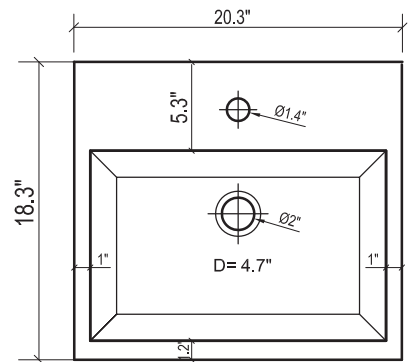

SOUTH BEACH 21 FOR MILANO

MILANO 21" CERAMIC SINK

FRONT VIEW

SIDE VIEW

TOP VIEW

FRONT VIEW

BACK VIEW

BACK VIEW