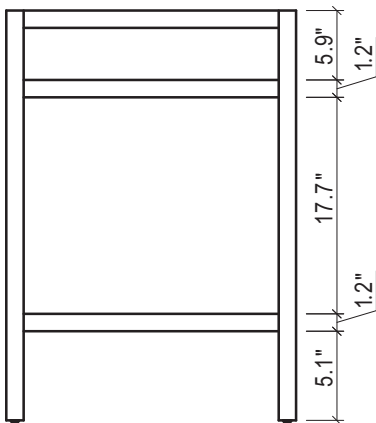

SOUTH BEACH 21 FOR MILANO

MILANO 21" CERAMIC SINK

FRONT VIEW

SIDE VIEW

TOP VIEW

FRONT VIEW

BACK VIEW

BACK VIEW