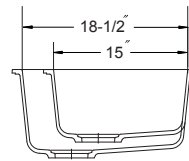

SCHOCK ◀ HOUZER. Undermount 70/30 Double Bowl Model Solido N-175

FEATURES

- CRISTALITE+®
- 7-1/4" and 9" depth
- Inherently hygienic Non-porous surface
- Antibacterial protection with silver ion Antibac®
- Silky to the touch, 3 times harder than natural granite
- Food-safe, UV-stable-will not fade
- Heat resistance to +500°F
- Highest resistance to thermal shock, scratches and chips
- Color-fast throughout
- Fits 36" sink base • cUPC listed
- Supplied with cutout template, fasteners and instructions
- Lifetime Limited Warranty

OPTIONAL COLORS

OVERALL DIMENSIONS	EACH BOWL	CUTOUT SIZE	PACKAGING*	WEIGHT*
33" x 20-3/4"	12" x 15" 18-5/16" x 18-1/2"	See Template	1/10 pcs.	49/530lbs.

*Standard packaging: Single boxed /Pallet of single boxed.
All dimensions are in inches. Specifications subject to change without notice.

OPTIONAL ACCESSORIES

Bottom Grid: 629711(left), 629712(right)
Strainer Options: Stainless steel strainers,
Color strainers, Color Disposal flanges

Project/Job name

Architect/Engineer

Contractor

Model

Q'ty

Notes