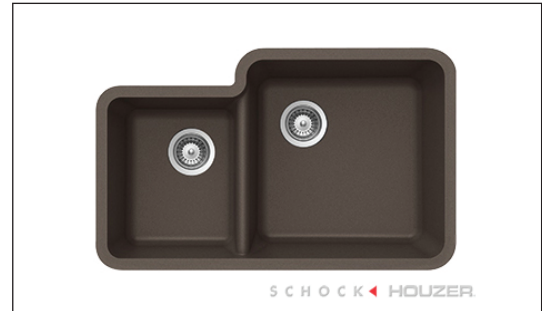

SCHOCK ◀ HOUZER. Undermount 70/30 Double Bowl Model Solido N-175

Solido N-175

FEATURES

- CRISTALITE+®
- 7-1/4" and 9" depth
- Inherently hygienic Non-porous surface
- Antibacterial protection with silver ion Antibac®
- Silky to the touch, 3 times harder than natural granite
- Food-safe, UV-stable-will not fade
- Heat resistance to +500°F
- Highest resistance to thermal shock, scratches and chips
- Color-fast throughout
- Fits 36" sink base • cUPC listed
- Supplied with cutout template, fasteners and instructions
- Lifetime Limited Warranty

OPTIONAL COLORS

Nero
Solid

Onyx
Metallic

Mocha
Solid

Copper
Structured

Cayenne
Metallic

Colorado
Solid

Alpina
Solid

OVERALL DIMENSIONS	EACH BOWL	CUTOUT SIZE	PACKAGING*	WEIGHT*
33" x 20-3/4"	12" x 15" 18-5/16" x 18-1/2"	See Template	1/10 pcs.	49/530lbs.

*Standard packaging: Single boxed /Pallet of single boxed.
All dimensions are in inches. Specifications subject to change without notice.