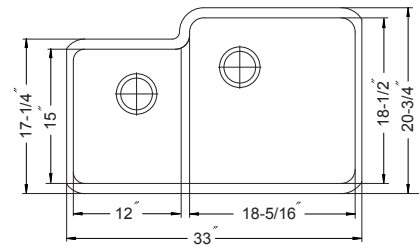

SCHOCK ◀ HOUZER. Undermount 70/30 Double Bowl Model Solido N-175

Solido N-175

FEATURES

- CRISTALITE+®
- 7-1/4" and 9" depth
- Inherently hygienic Non-porous surface
- Antibacterial protection with silver ion Antibac®
- Silky to the touch, 3 times harder than natural granite
- Food-safe, UV-stable-will not fade
- Heat resistance to +500°F
- Highest resistance to thermal shock, scratches and chips
- Color-fast throughout
- Fits 36" sink base • cUPC listed
- Supplied with cutout template, fasteners and instructions
- Lifetime Limited Warranty

OVERALL DIMENSIONS	EACH BOWL	CUTOUT SIZE	PACKAGING*	WEIGHT*
33" x 20-3/4"	12" x 15" 18-5/16" x 18-1/2"	See Template	1/10 pcs.	49/530lbs.

*Standard packaging: Single boxed /Pallet of single boxed.
All dimensions are in inches. Specifications subject to change without notice.