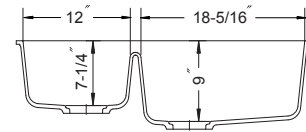

SCHOCK ◀ HOUZER. Undermount 70/30 Double Bowl Model Solido N-175

Solido N-175

FEATURES

- CRISTALITE+®
- 7-1/4" and 9" depth
- Inherently hygienic Non-porous surface
- Antibacterial protection with silver ion Antibac®
- Silky to the touch, 3 times harder than natural granite
- Food-safe, UV-stable-will not fade
- Heat resistance to +500°F
- Highest resistance to thermal shock, scratches and chips
- Color-fast throughout
- Fits 36" sink base • cUPC listed
- Supplied with cutout template, fasteners and instructions
- Lifetime Limited Warranty

OVERALL DIMENSIONS	EACH BOWL	CUTOUT SIZE	PACKAGING*	WEIGHT*
33" x 20-3/4"	12" x 15" 18-5/16" x 18-1/2"	See Template	1/10 pcs.	49/530lbs.

*Standard packaging: Single boxed /Pallet of single boxed.
All dimensions are in inches. Specifications subject to change without notice.