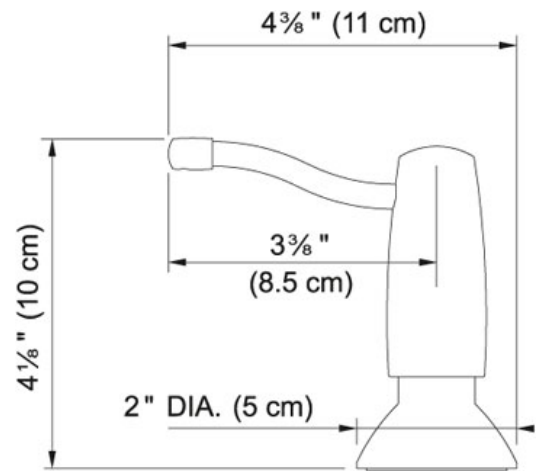

SPECIFICATION SHEET

PRODUCT FAMILY: Kitchen solutions FINISH: Satin Nickel SERIES: SOAP DISPENSER MODEL: SD2480

Product Information

FUN#	119.0278.891
US Part Number	SD2480

Suggested Products

115.0258.430

115.0258.433