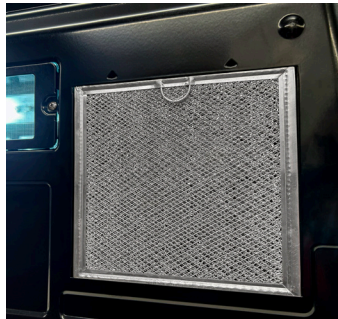

The SMO1969JS Works with Alexa using helpful commands to make the most of this oven's features¹. What can be easier than just asking, "Alexa, microwave frozen veggies," to your Amazon Echo device²?

The Sharp® SMO1969JS features a powerful 4-speed ventilation system and easy-to-reach, easy-to-replace filters. With decades of experience designing innovative cooking appliances, it's easy to see why cooks around the world trust Sharp.

Included Grill Rack for convenient 2-Level Cooking

Works with Alexa allows for effortless verbal control over your microwave

Easy-to-access, slide-out Grease Filters allow for effortless, hassle-free replacement