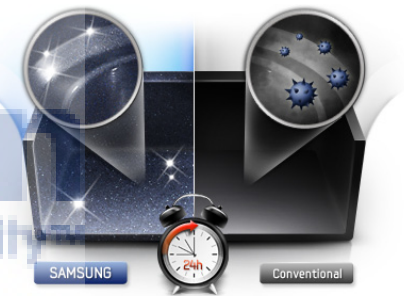

800-570-3355