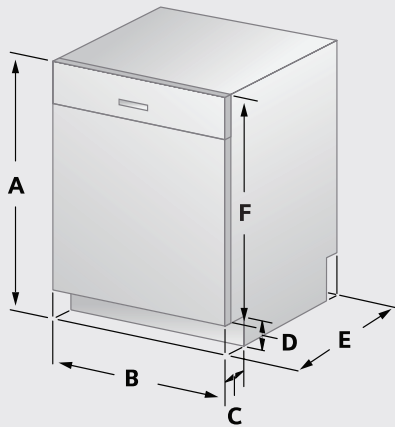

hiDefinition™ Dishwasher
Concealed Controls

Features & Benefits

- 99.9% Bacteria Free
- Advanced Leak Protection
- Ultra Quiet
- German Engineering

Dimensions

A	33 7/8" min. to 35" max.
B	23 9/16"
C	4" *
D	3 1/2" to 4 5/8" *
E	22 7/16" *
F	27 1/4" min. to 30 5/16" max.

* SL65A705UC custom panel
Panel thickness 3/4".
Panel weight: min. 9 lbs. – max. 21 lbs.
Toe-kick height can range from 4" to 7"

IMPORTANT: Handles are not supplied with dishwasher.

SKU SL85A705UC

Type	hiDefinition™ Dishwasher with Concealed Controls
Color	SL85A705UC – Stainless Steel SL65A703UC – Custom Panel