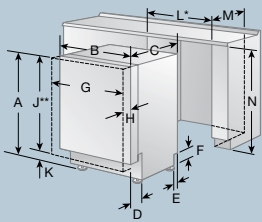

hiDefinition™ Dishwasher
SL85A705UC

Dishwasher Dimensions

A	33-15/16" Min. to 35" Max.
B	23-9/16"
C	21-5/8"
D	3-9/16"
E	2-3/8"
F	3-9/16"
G	23-1/8" Min. to 23-3/8" Max.
H	5/8" Min. to 7/8" Max.
J	27-1/4" Min. to 30-7/16" Max.**
K	3-9/16" Min. to 8-11/16" Max.
L	24" to 24-1/4"
M	22-7/16" Min.
N	33-15/16" Min. to 35" Max

* 23-5/8" without Decor Strip.

** Measured from bottom edge of the countertop.
Panel thickness recommended 3/4"
Panel weight 9-16 lbs.

The Siemens dishwashers
are Energy Star certified.

	hiDefinition™ Dishwasher Concealed Controls Stainless Steel SL84A605UC	hiDefinition™ Dishwasher Concealed Controls* Stainless Steel SL85A705UC Custom Panel SL65A703UC
Washing Performance		
99.9% Bacteria Free Dishes (NSF Certified Wash Cycles)	■	■
Flow-Through Water Heater	■	■
triStep™ Self-Cleaning Filtration System	■	■
Five-Level Wash	■	■
hydroDry™ Sanitized Drying	■	■
Wash Cycles		
Power	■	■
Basic	■	■
Auto	■	■
Speed	■	■
Gentle	■	■
Options		
xPress™ (Time and Energy Savings)	■	■
delayStart	1-19 Hours	1-19 Hours
Efficiency		
Sound Level	50 dBA	48 dBA
Quiet Two-Pump Suspension Motor	■	■
Energy Usage	315 kWh	290 kWh
Wash Water Soil Sensor	■	■
Auto Rinse Aid Optimization	■	■
Upper Rack		
Adjustability	■	■
Half Flip-Down Rows	4	2
Fine Cutlery and Silver Tray	■	■
Cup Shelves	2	2
Lower Rack		
Half Flip-Down Rows	8	4
Configurable Silverware Basket	■	■
Silverware Basket Cover	■	■
Mezzanine Rack	■	■
Convenience		
activeLight™ Wash Status Indicator	■	■
Tall Stainless Steel Tub	■	■
Nylon Coated Racks	■	■

1-888-4-SIEMENS • In the US: siemens-home.com

©2007 BSH Home Appliances Corporation. All rights reserved. Specifications subject to change without notice.