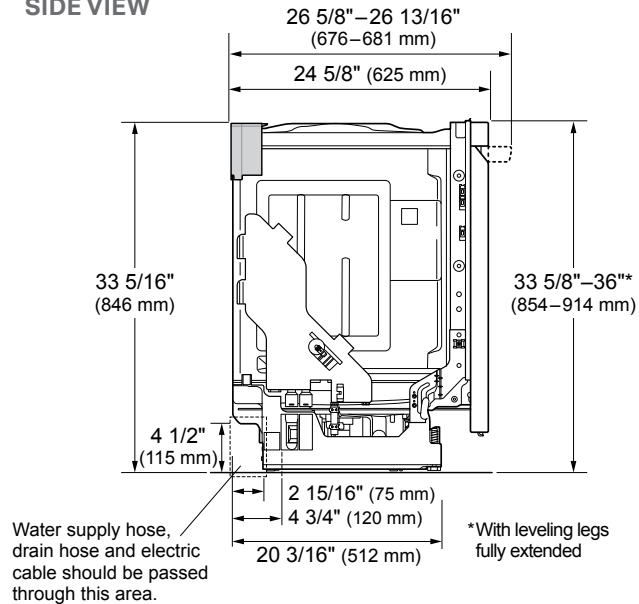

Dimensions and Weight

Overall Width (Inches)	23 3/4"
Overall Height (Inches)	33 5/8" - 36"
Overall Depth (Inches)	24 5/8"
Depth with Door Closed with Handle	26 13/16"
Depth with Door Open	49 1/4"
Net Weight (approx.)	97 lbs.
Shipping Weight (approx.)	110 lbs.

OVERALL PRODUCT DIMENSIONS

BACK VIEW

SIDE VIEW

INSTALLATION CLEARANCES

Notes

This dishwasher is designed to fit a standard dishwasher opening. An opening may be needed on both sides to route plumbing and electrical connections. See marked areas above for water and electrical clearances in base of dishwasher.