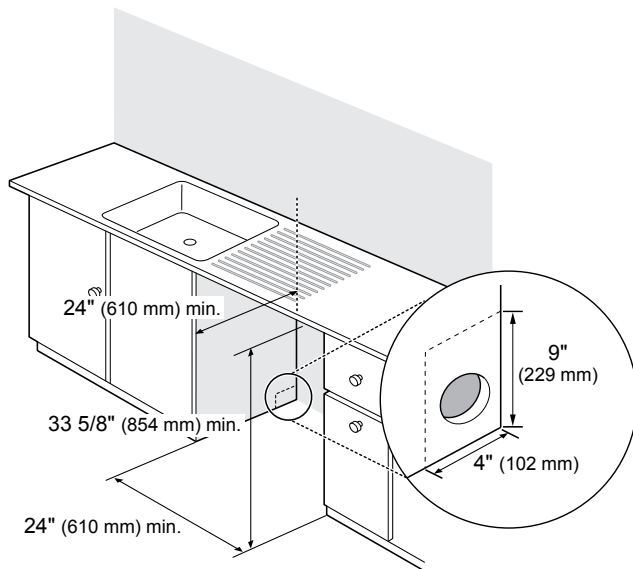

Dimensions and Weight

Overall Width (Inches)	23 3/4"
Overall Height (Inches)	33 5/8" - 36"
Overall Depth (Inches)	24 5/8"
Depth with Door Closed with Handle	26 13/16"
Depth with Door Open	49 1/4"
Net Weight (approx.)	97 lbs.
Shipping Weight (approx.)	110 lbs.

OVERALL PRODUCT DIMENSIONS

BACK VIEW

SIDE VIEW

INSTALLATION CLEARANCES

Notes

This dishwasher is designed to fit a standard dishwasher opening. An opening may be needed on both sides to route plumbing and electrical connections. See marked areas above for water and electrical clearances in base of dishwasher.