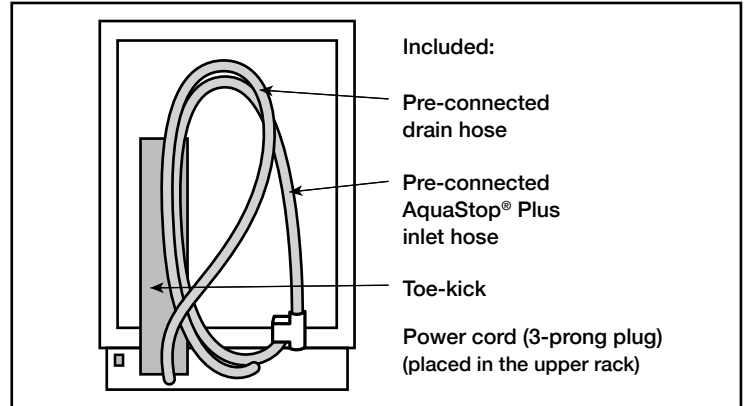

24" Bar Handle Dishwasher

800 Series – Stainless Steel SHX78B75UC

BOSCH

Invented for life

Installation Details

Accessories: To purchase Bosch accessories, cleaners & parts please visit www.bosch-home.com/us/store or call 1-800-944-2904 (Mon to Fri 5 am to 6 pm PST, Sat 6 am to 3 pm PST).

Notes: All height, width and depth dimensions are shown in inches. BSH reserves the absolute and unrestricted right to change product materials and specifications, at any time, without notice. Consult the product's installation instructions for final dimensional data and other details prior to making cutout.

Warranties: Please see Use & Care manual or Bosch website for statement of limited warranty.

For more information on our entire line of products, go to www.bosch-home.com/us or call 1-800-944-2904

© BSH Home Appliances Corporation. All rights reserved. Bosch is a registered trademark of Robert Bosch GmbH.