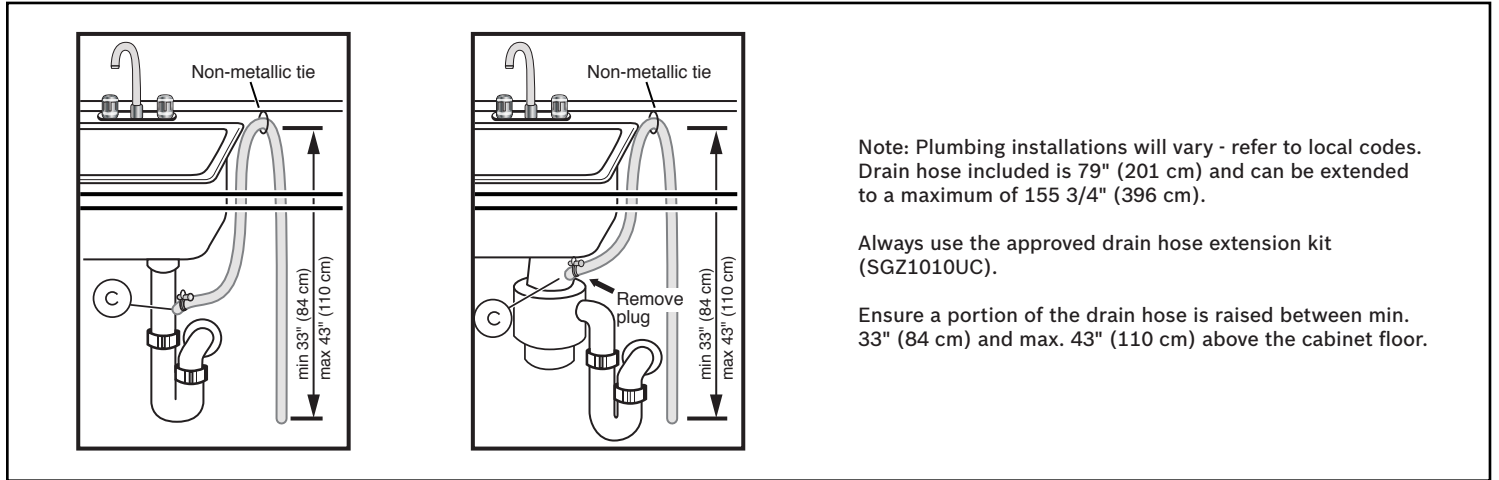

24" Bar Handle Dishwasher

800 Series – Stainless Steel SHX78B75UC

BOSCH

Invented for life

Installation Details

Accessories: To purchase Bosch accessories, cleaners & parts please visit www.bosch-home.com/us/store or call 1-800-944-2904 (Mon to Fri 5 am to 6 pm PST, Sat 6 am to 3 pm PST).

Notes: All height, width and depth dimensions are shown in inches. BSH reserves the absolute and unrestricted right to change product materials and specifications, at any time, without notice. Consult the product's installation instructions for final dimensional data and other details prior to making cutout.

Warranties: Please see Use & Care manual or Bosch website for statement of limited warranty.

For more information on our entire line of products, go to www.bosch-home.com/us or call 1-800-944-2904

© BSH Home Appliances Corporation. All rights reserved. Bosch is a registered trademark of Robert Bosch GmbH.