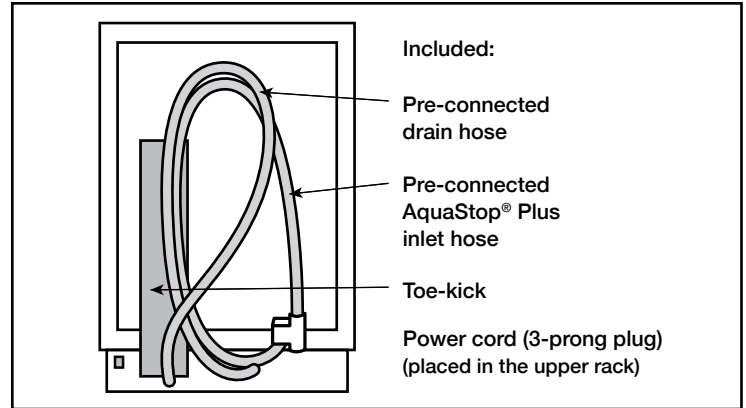

Notes: All height, width and depth dimensions are shown in inches. BSH reserves the absolute and unrestricted right to change product materials and specifications, at any time, without notice. Consult the product's installation instructions for final dimensional data and other details prior to making cutout.

24" Custom Panel Dishwasher

800 Series – Custom Panel SHV78B73UC

BOSCH

Invented for life

Installation Details

Accessories: To purchase Bosch accessories, cleaners & parts please visit www.bosch-home.com/us/store or call 1-800-944-2904 (Mon to Fri 5 am to 6 pm PST, Sat 6 am to 3 pm PST).