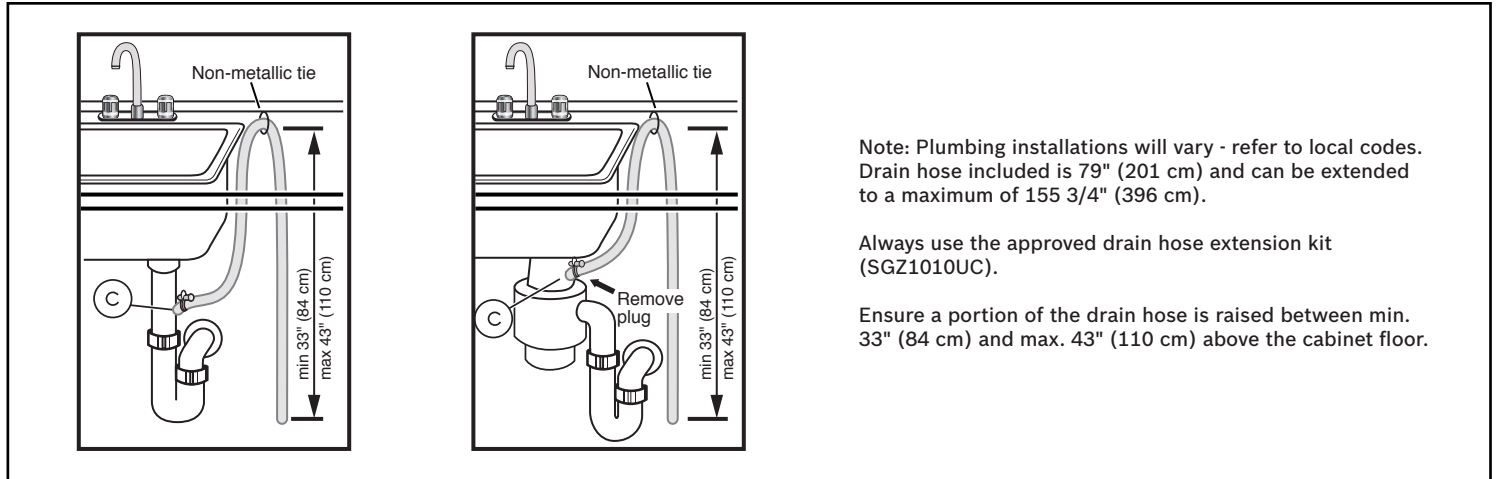

Notes: All height, width and depth dimensions are shown in inches. BSH reserves the absolute and unrestricted right to change product materials and specifications, at any time, without notice. Consult the product's installation instructions for final dimensional data and other details prior to making cutout.

24" Custom Panel Dishwasher

800 Series – Custom Panel SHV78B73UC

BOSCH

Invented for life

Installation Details

Accessories: To purchase Bosch accessories, cleaners & parts please visit www.bosch-home.com/us/store or call 1-800-944-2904 (Mon to Fri 5 am to 6 pm PST, Sat 6 am to 3 pm PST).