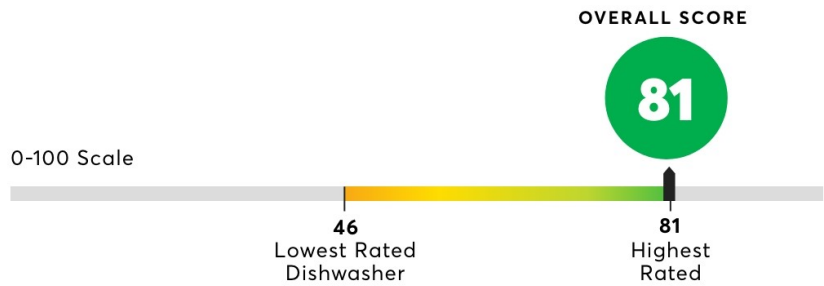

CR Consumer Reports
RECOMMENDED

After extensive testing and research, Consumer Reports determined this product to be:

- ✓ TOP PERFORMING
- ✓ RELIABLE
- ✓ ENERGY EFFICIENCY

About CR Dishwashers Testing

- 📅 **129** RATED
- ✓ **16** RECOMMENDED
- 🕒 **2463** HOURS OF TESTING

Bosch Benchmark SHP9PCM5N

(As of October 2023)

↑ Highs

- Wash performance is very good
- Energy efficiency is very good
- It was judged excellent for noise
- Is very good for drying plastic items

↓ Lows

- A manually cleaned filter