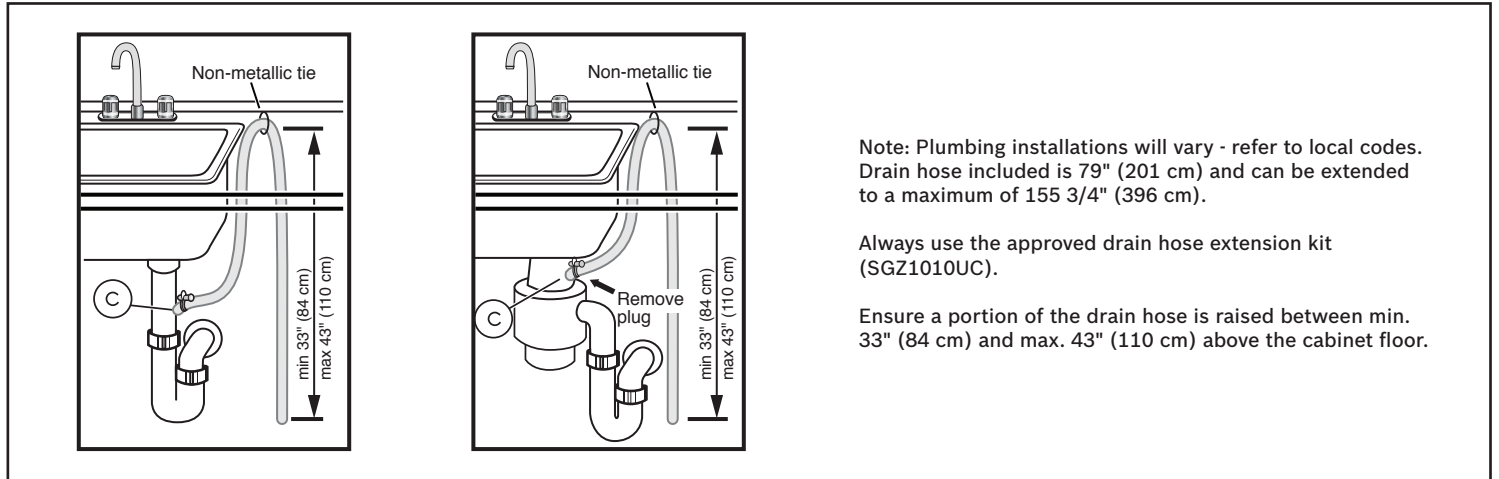

Notes: All height, width and depth dimensions are shown in inches. BSH reserves the absolute and unrestricted right to change product materials and specifications, at any time, without notice. Consult the product's installation instructions for final dimensional data and other details prior to making cutout.

24" Pocket Handle Dishwasher

800 Premium – Stainless Steel SHP88C75N

BOSCH

Invented for life

Installation Details

Accessories: To purchase Bosch accessories, cleaners & parts please visit www.bosch-home.com/us/store or call 1-800-944-2904 (Mon to Fri 5 am to 6 pm PST, Sat 6 am to 3 pm PST).