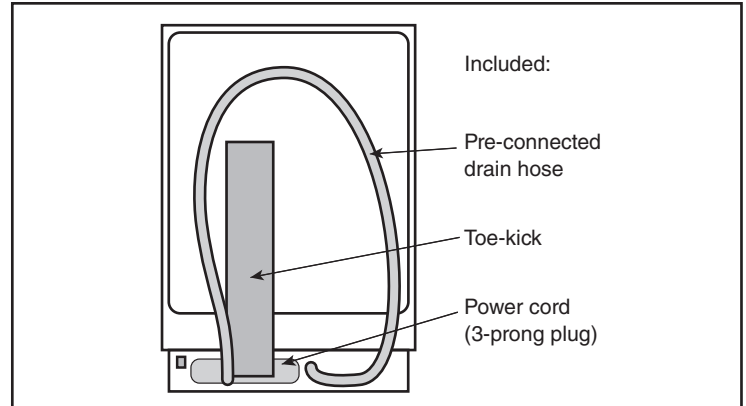

Notes: All height, width and depth dimensions are shown in inches. BSH reserves the absolute and unrestricted right to change product materials and specifications, at any time, without notice. Consult the product's installation instructions for final dimensional data and other details prior to making cutout.

24" Pocket Handle Dishwasher

800 Series – Black SHP78CM6N

BOSCH

Invented for life

Installation Details

Accessories: To purchase Bosch accessories, cleaners & parts please visit www.bosch-home.com/us/store or call 1-800-944-2904 (Mon to Fri 5 am to 6 pm PST, Sat 6 am to 3 pm PST).