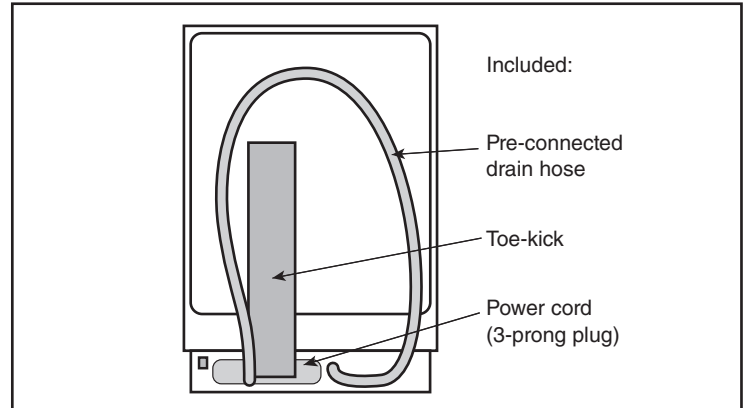

Notes: All height, width and depth dimensions are shown in inches. BSH reserves the absolute and unrestricted right to change product materials and specifications, at any time, without notice. Consult the product's installation instructions for final dimensional data and other details prior to making cutout.

24" Recessed Handle Dishwasher

300 Series – Stainless Steel SHE53CM5N

BOSCH

Invented for life

Installation Details

Accessories: To purchase Bosch accessories, cleaners & parts please visit www.bosch-home.com/us/store or call 1-800-944-2904 (Mon to Fri 5 am to 6 pm PST, Sat 6 am to 3 pm PST).