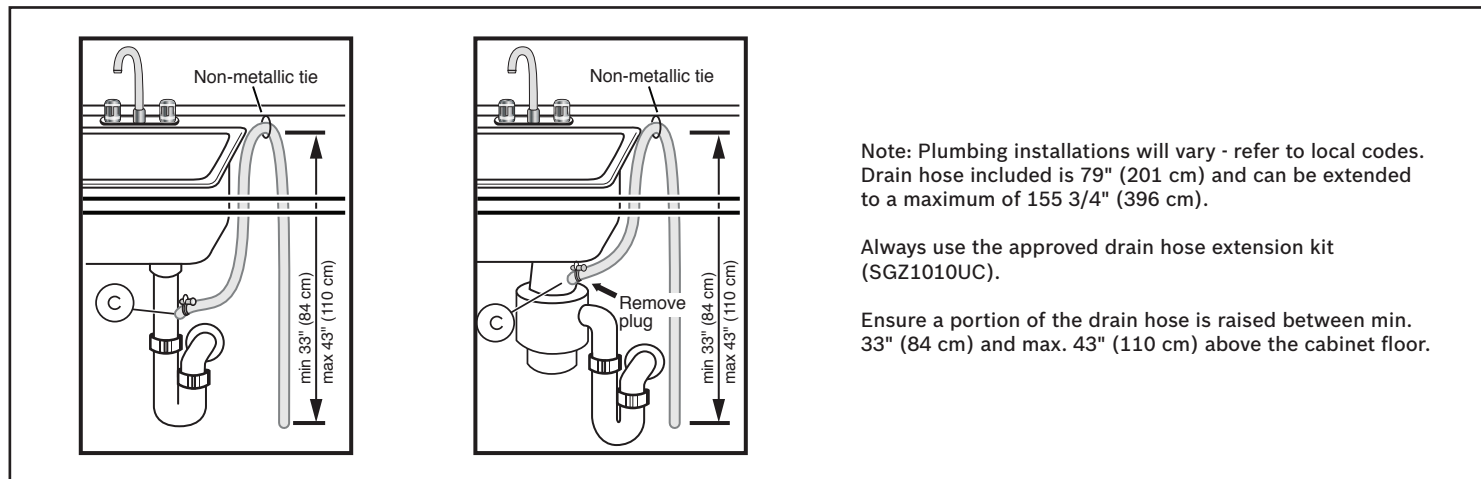

Notes: All height, width and depth dimensions are shown in inches. BSH reserves the absolute and unrestricted right to change product materials and specifications, at any time, without notice. Consult the product's installation instructions for final dimensional data and other details prior to making cutout.

24" Recessed Handle Dishwasher

300 Series – Stainless Steel SHE53CM5N

BOSCH
Invented for life

Installation Details

Accessories: To purchase Bosch accessories, cleaners & parts please visit www.bosch-home.com/us/store or call 1-800-944-2904 (Mon to Fri 5 am to 6 pm PST, Sat 6 am to 3 pm PST).