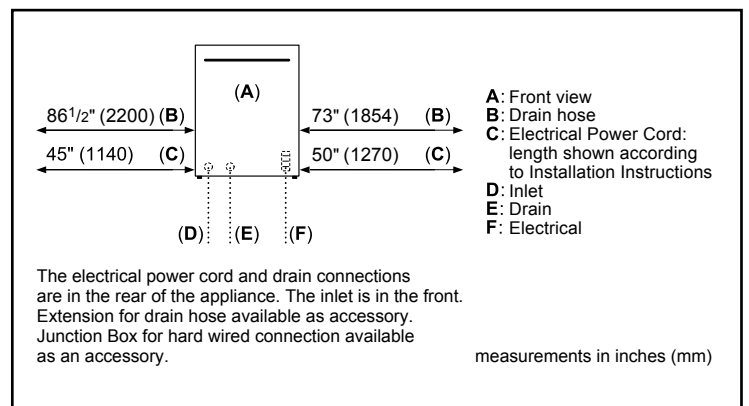

24" Recessed Handle Dishwasher

100 Series Plus – Black SHE4AEM6N

Installation Details

Accessories: To purchase Bosch accessories, cleaners & parts please visit www.bosch-home.com/us/store or call 1-800-944-2904 (Mon to Fri 5 am to 6 pm PST, Sat 6 am to 3 pm PST).

Notes: All height, width and depth dimensions are shown in inches. BSH reserves the absolute and unrestricted right to change product materials and specifications, at any time, without notice. Consult the product's installation instructions for final dimensional data and other details prior to making cutout.

Warranties: Please see Use & Care manual or Bosch website for statement of limited warranty.

For more information on our entire line of products, go to www.bosch-home.com/us or call 1-800-944-2904

© BSH Home Appliances Corporation. All rights reserved. Bosch is a registered trademark of Robert Bosch GmbH.