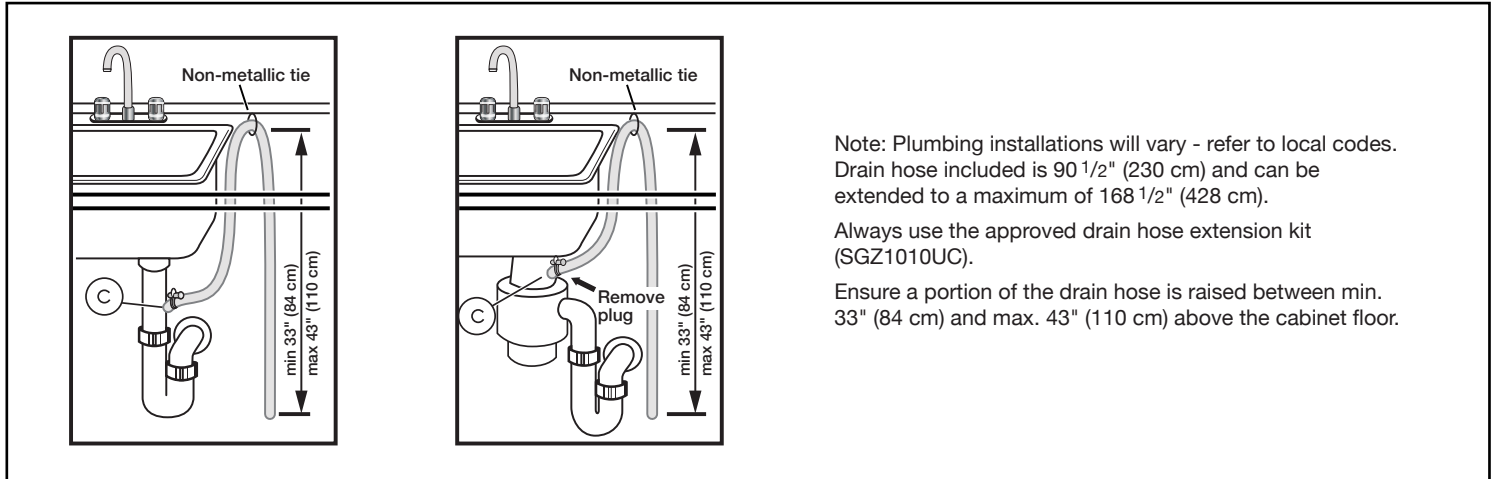

Notes: All height, width and depth dimensions are shown in inches. BSH reserves the absolute and unrestricted right to change product materials and specifications, at any time, without notice. Consult the product's installation instructions for final dimensional data and other details prior to making cutout.

24" Recessed Handle Dishwasher

100 Series Plus – Black SHE4AEM6N

BOSCH

Invented for life

Installation Details

Note: Plumbing installations will vary - refer to local codes. Drain hose included is 90 1/2" (230 cm) and can be extended to a maximum of 168 1/2" (428 cm).