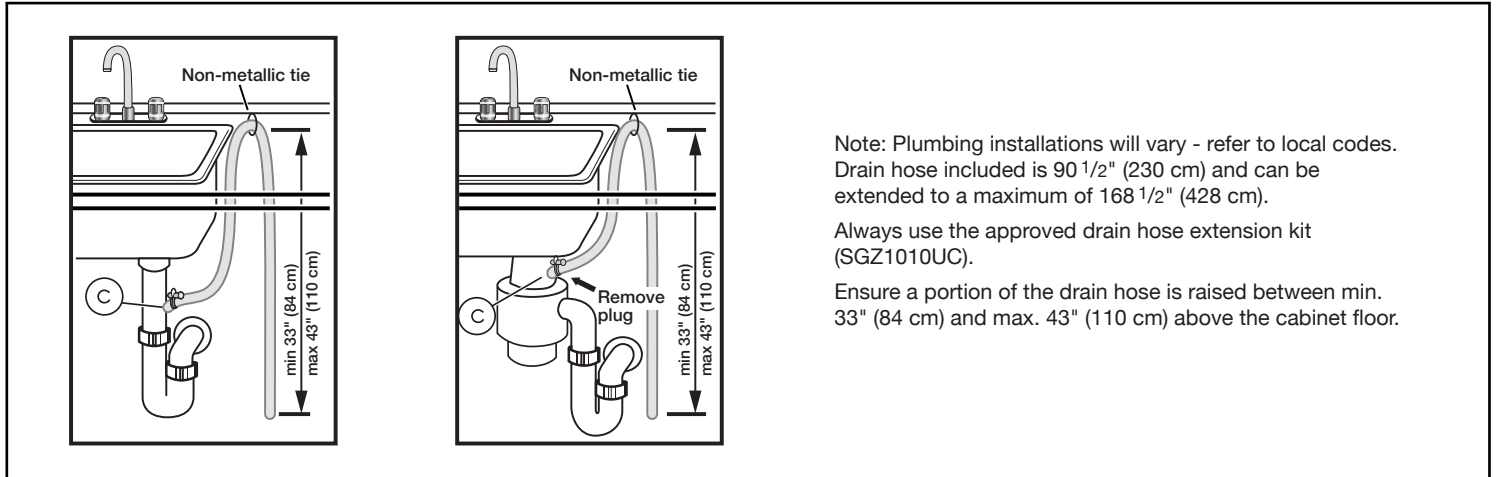

Notes: All height, width and depth dimensions are shown in inches. BSH reserves the absolute and unrestricted right to change product materials and specifications, at any time, without notice. Consult the product's installation instructions for final dimensional data and other details prior to making cutout.

24" Recessed Handle Dishwasher

100 Series Plus – Stainless Steel SHE4AEM5N

BOSCH

Invented for life

Installation Details

Note: Plumbing installations will vary - refer to local codes. Drain hose included is 90 1/2" (230 cm) and can be extended to a maximum of 168 1/2" (428 cm).