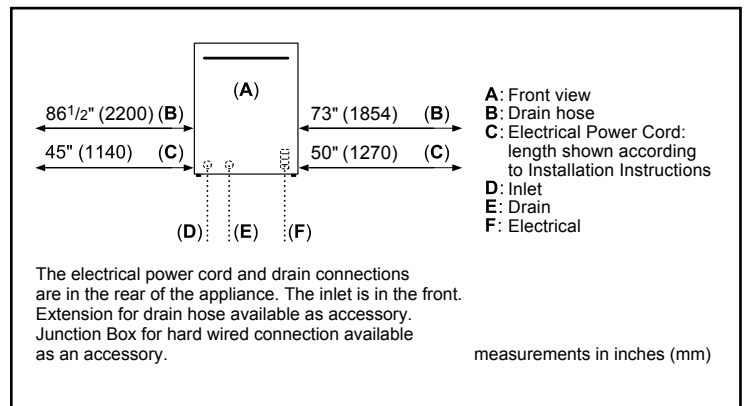

24" Recessed Handle Dishwasher

100 Series Plus – White SHE4AEM2N

Installation Details

Accessories: To purchase Bosch accessories, cleaners & parts please visit www.bosch-home.com/us/store or call 1-800-944-2904 (Mon to Fri 5 am to 6 pm PST, Sat 6 am to 3 pm PST).

Notes: All height, width and depth dimensions are shown in inches. BSH reserves the absolute and unrestricted right to change product materials and specifications, at any time, without notice. Consult the product's installation instructions for final dimensional data and other details prior to making cutout.

Warranties: Please see Use & Care manual or Bosch website for statement of limited warranty.

For more information on our entire line of products, go to www.bosch-home.com/us or call 1-800-944-2904

© BSH Home Appliances Corporation. All rights reserved. Bosch is a registered trademark of Robert Bosch GmbH.