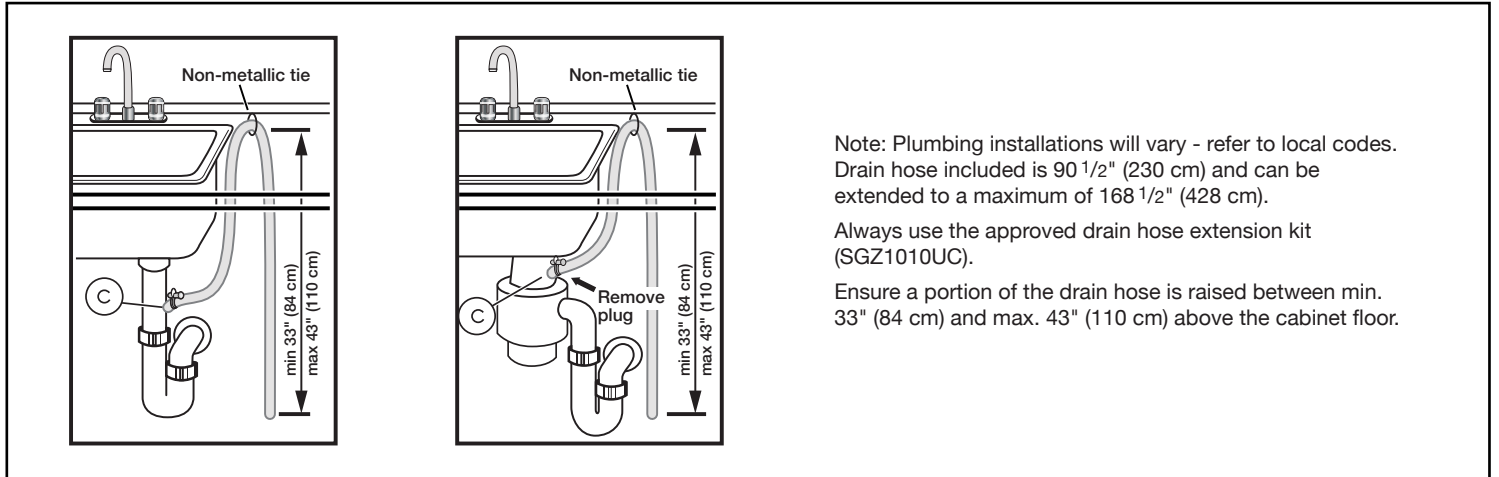

Notes: All height, width and depth dimensions are shown in inches. BSH reserves the absolute and unrestricted right to change product materials and specifications, at any time, without notice. Consult the product's installation instructions for final dimensional data and other details prior to making cutout.

24" Recessed Handle Dishwasher

100 Series Plus – White SHE4AEM2N

BOSCH

Invented for life

Installation Details

Accessories: To purchase Bosch accessories, cleaners & parts please visit www.bosch-home.com/us/store or call 1-800-944-2904 (Mon to Fri 5 am to 6 pm PST, Sat 6 am to 3 pm PST).