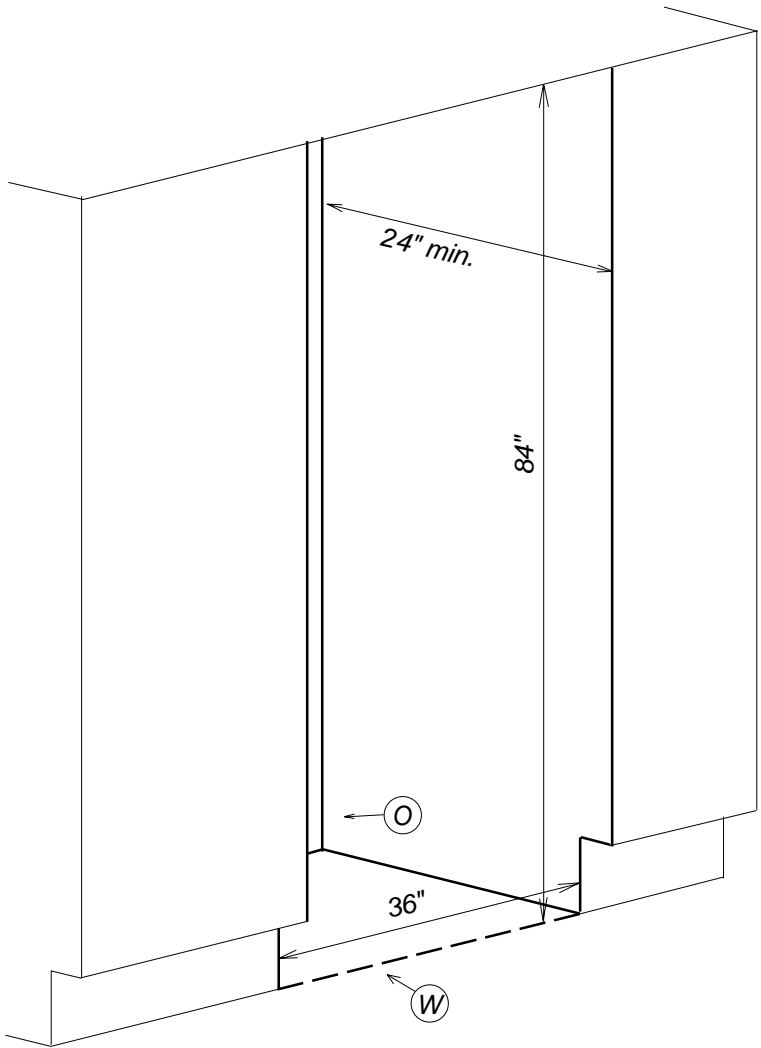

Product and Cut-out Dimensions K1911SF / K1901SF

Location Codes
<i>E</i> - 5 foot - 120 Volt - 15 Amp 3-wire molded plug power supply connects lower left rear.
<i>O</i> - Standard NEMA 5-15 Outlet - locate less than 9" above finished floor
<i>W</i> - 1/4" flexible water line - tape to floor
Notes
• All Installations must be done in accordance with local codes

NOTE: Drawing is not to scale.
SPECIFICATION SHEETS 011108

Top View K1911SF / K1901SF

Hinging Details

90° Door

Door Swing

115° Door

Door Swing