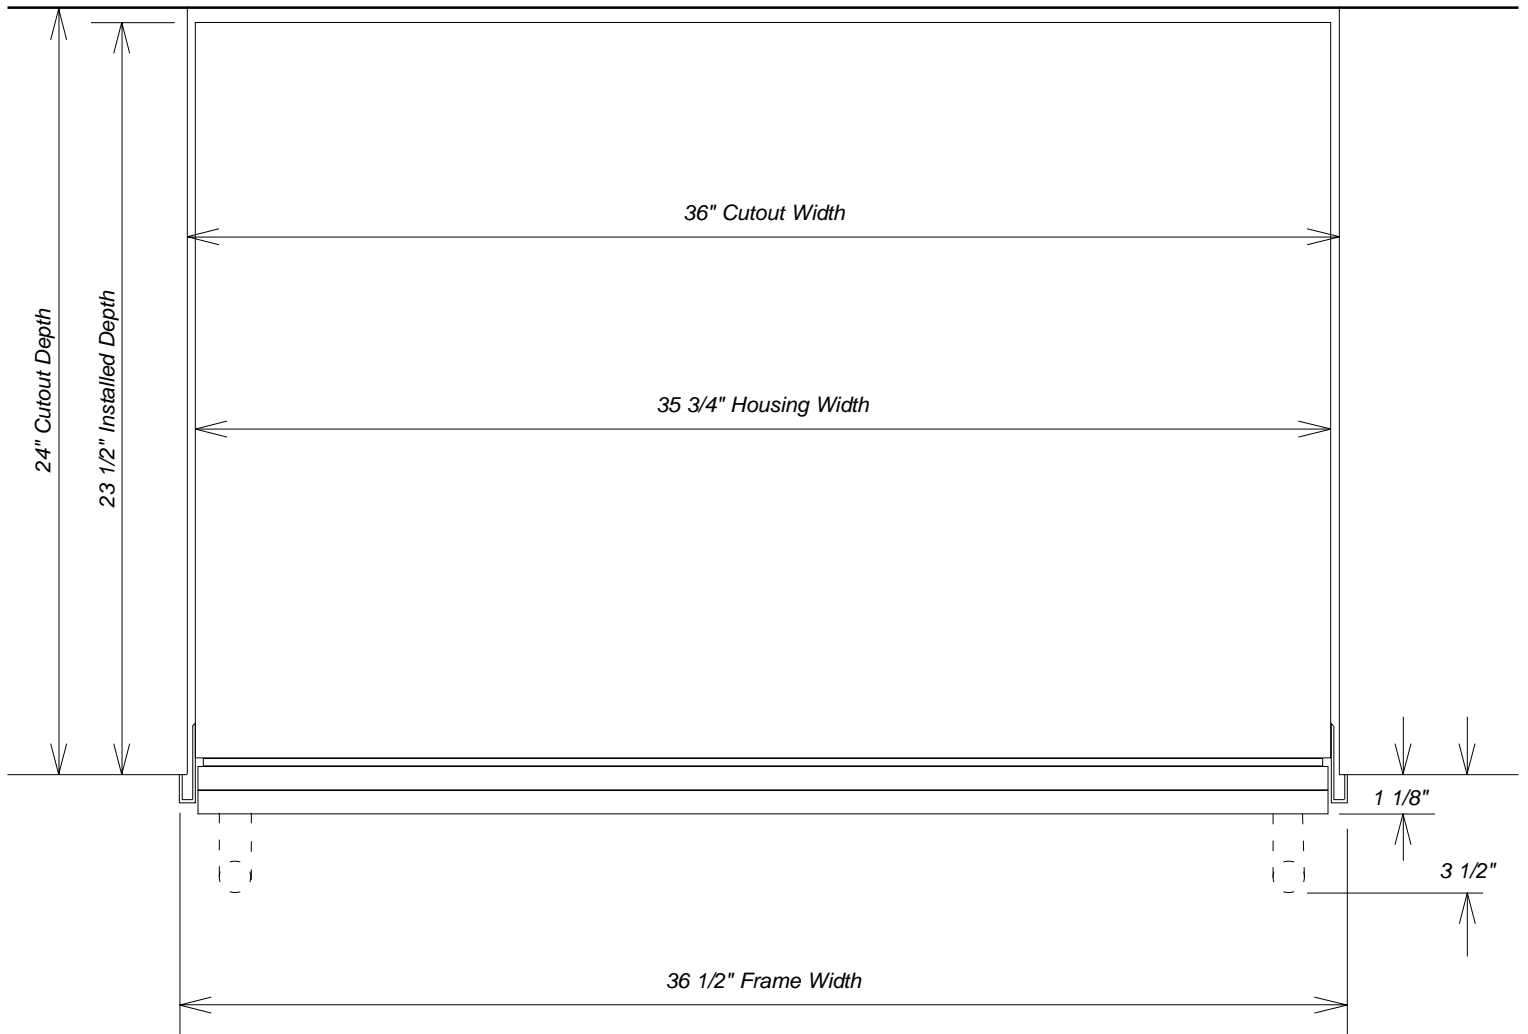

Product and Cut-out Dimensions K1911SF / K1901SF

Location Codes
<i>E</i> - 5 foot - 120 Volt - 15 Amp 3-wire molded plug power supply connects lower left rear.
<i>O</i> - Standard NEMA 5-15 Outlet - locate less than 9" above finished floor
<i>W</i> - 1/4" flexible water line - tape to floor
Notes
• All Installations must be done in accordance with local codes

NOTE: Drawing is not to scale.
SPECIFICATION SHEETS 011108

Top View K1911SF / K1901SF

Hinging Details

90° Door

Door Swing

115° Door

Door Swing