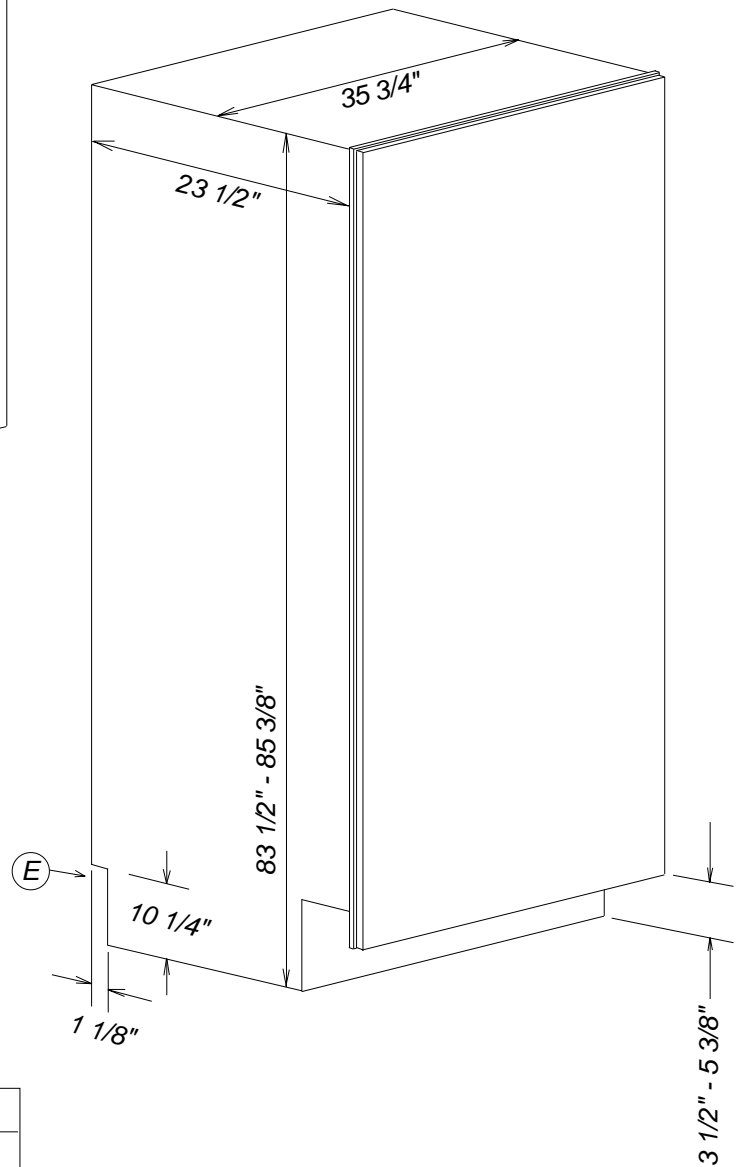

Product and Cut-out Dimensions K1911SF / K1901SF

Location Codes
<i>E</i> - 5 foot - 120 Volt - 15 Amp 3-wire molded plug power supply connects lower left rear.
<i>O</i> - Standard NEMA 5-15 Outlet - locate less than 9" above finished floor
<i>W</i> - 1/4" flexible water line - tape to floor
Notes
• All Installations must be done in accordance with local codes

NOTE: Drawing is not to scale.
SPECIFICATION SHEETS 011108

Top View K1911SF / K1901SF

Hinging Details

90° Door

Door Swing

115° Door

Door Swing