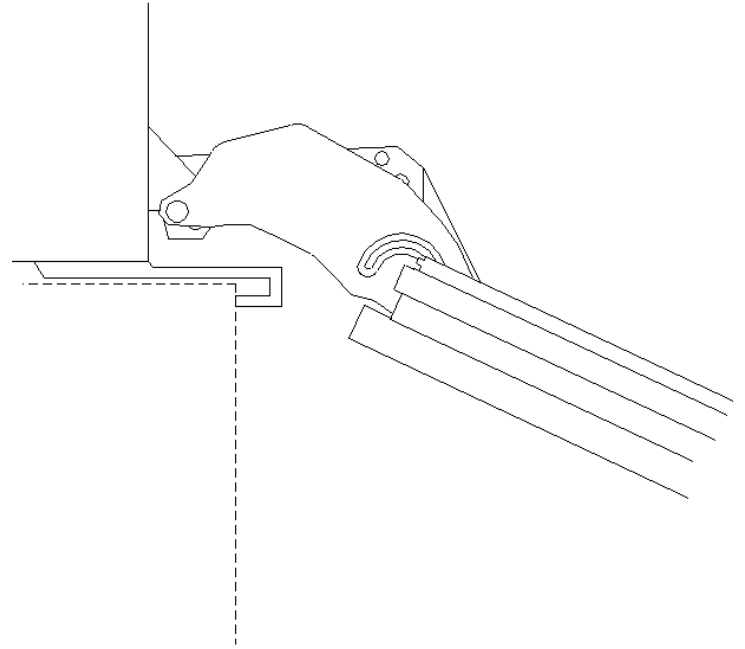

Product and Cut-out Dimensions K1911SF / K1901SF

Location Codes
<i>E</i> - 5 foot - 120 Volt - 15 Amp 3-wire molded plug power supply connects lower left rear.
<i>O</i> - Standard NEMA 5-15 Outlet - locate less than 9" above finished floor
<i>W</i> - 1/4" flexible water line - tape to floor
Notes
• All Installations must be done in accordance with local codes

NOTE: Drawing is not to scale.
SPECIFICATION SHEETS 011108

Top View K1911SF / K1901SF

Hinging Details

90° Door

Door Swing

115° Door

Door Swing