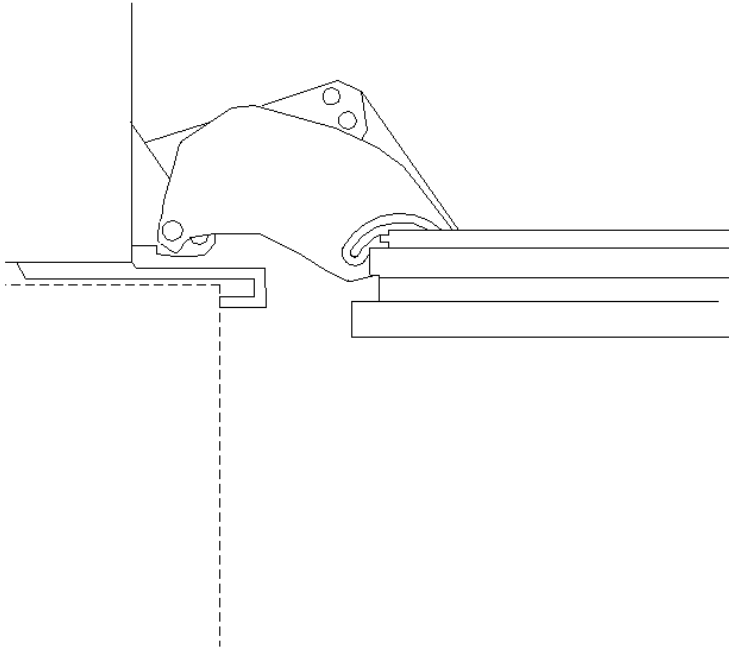

Product and Cut-out Dimensions K1911SF / K1901SF

Location Codes
<i>E</i> - 5 foot - 120 Volt - 15 Amp 3-wire molded plug power supply connects lower left rear.
<i>O</i> - Standard NEMA 5-15 Outlet - locate less than 9" above finished floor
<i>W</i> - 1/4" flexible water line - tape to floor
Notes
• All Installations must be done in accordance with local codes

NOTE: Drawing is not to scale.
SPECIFICATION SHEETS 011108

Top View K1911SF / K1901SF

Hinging Details

90° Door

Door Swing

115° Door

Door Swing