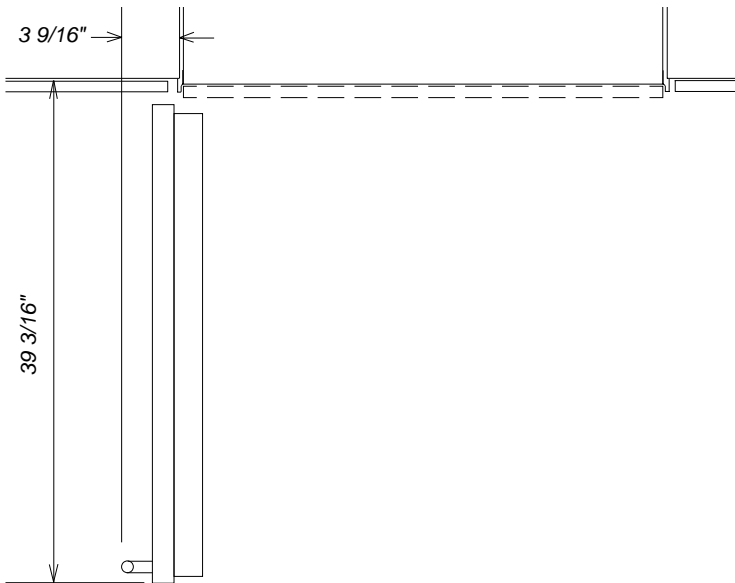

Product and Cut-out Dimensions K1911SF / K1901SF

Location Codes
<i>E</i> - 5 foot - 120 Volt - 15 Amp 3-wire molded plug power supply connects lower left rear.
<i>O</i> - Standard NEMA 5-15 Outlet - locate less than 9" above finished floor
<i>W</i> - 1/4" flexible water line - tape to floor
Notes
• All Installations must be done in accordance with local codes

NOTE: Drawing is not to scale.
SPECIFICATION SHEETS 011108

Top View K1911SF / K1901SF

Hinging Details

90° Door

Door Swing

115° Door

Door Swing