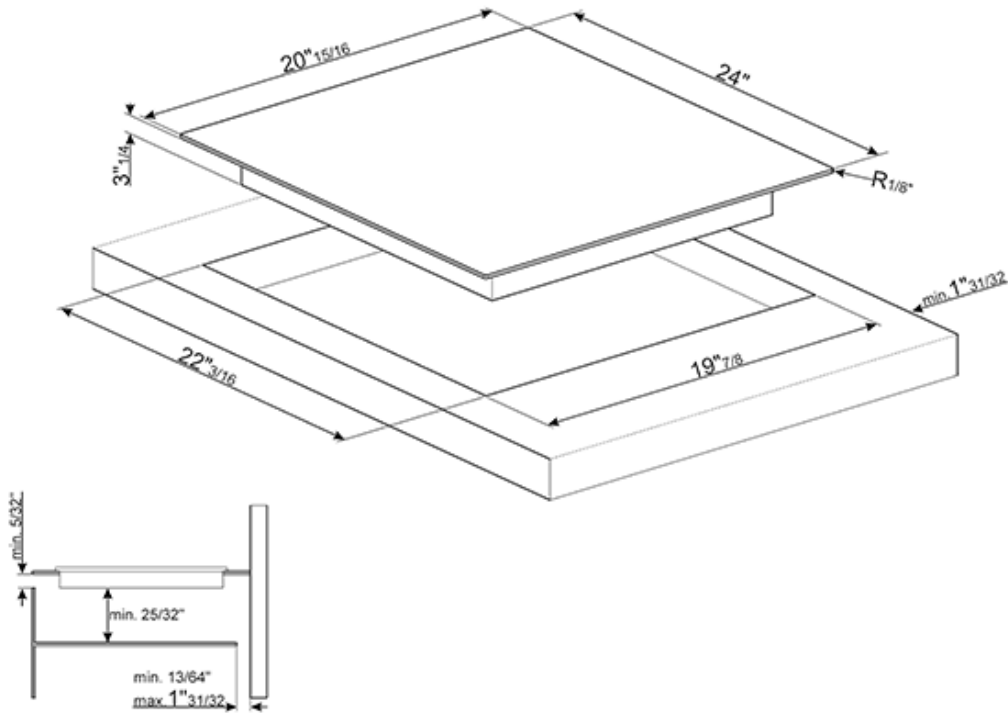

SEU244ETB

ceramic cooktop
24"
black
touch control

SMEG U.S.A. INC.
A&D BUILDING
150 EAST 58th STREET, 7th FLOOR
NEW YORK, NY, 10155
Tel. +1 212 265 5378
Fax +1 212 265 5945