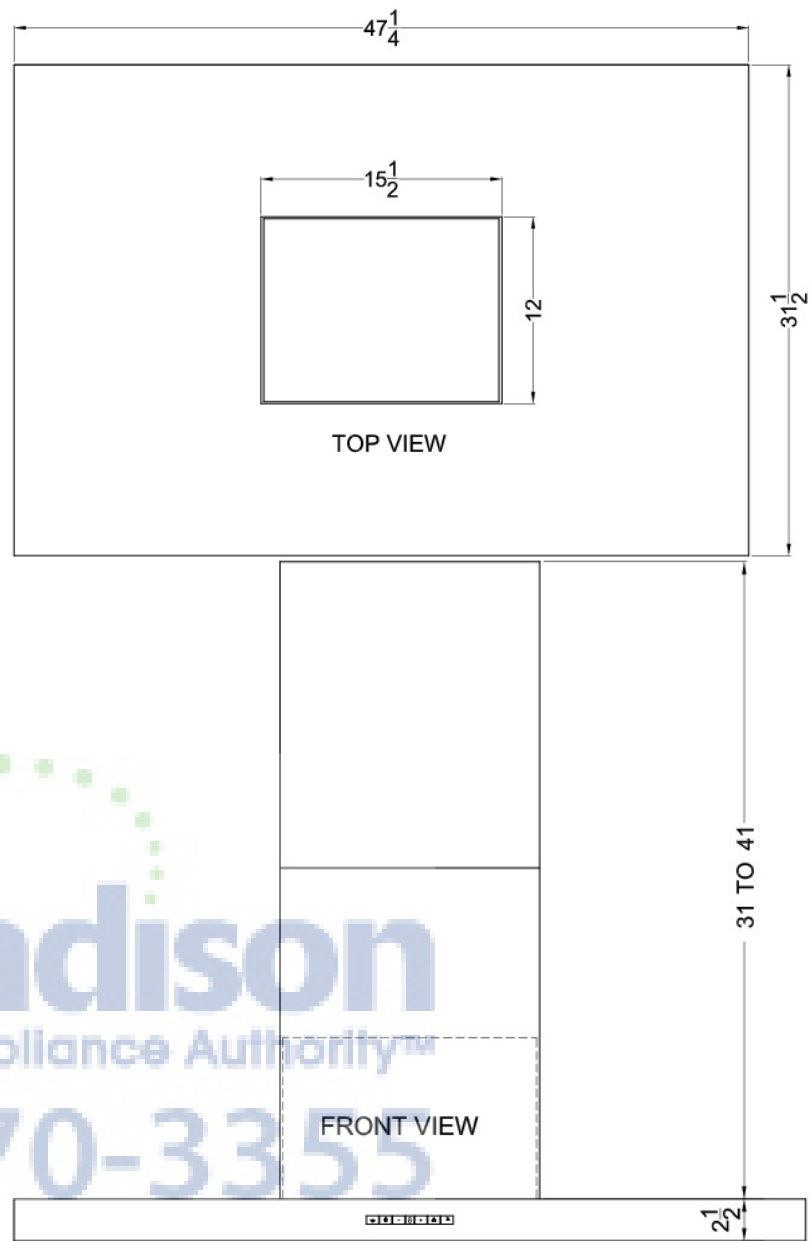

**SEIH4648CV4**

41.0" x 47.25" x 31.5" (H x W x D)

48" wide island range hood in stainless steel, made in Spain with a rectangular canopy design

**Highlights:**

Designed and manufactured in Spain for SUMMIT PROFESSIONAL

## Specifications:

Height	41.0"
Width	47.25"
Depth	31.5"
Shipping Weight	100.0 lbs.
Weight	77.0 lbs.
Amps	5.9
Voltage/Frequency	115 V AC/60 Hz
US Electrical Safety	UL
Canadian Electrical Safety	ULC
Controls	Digital
Under Hood Light	true
Max Air Movement	600.0
Number of Fan Speed	4
Parts/Labor Warranty	1 Year